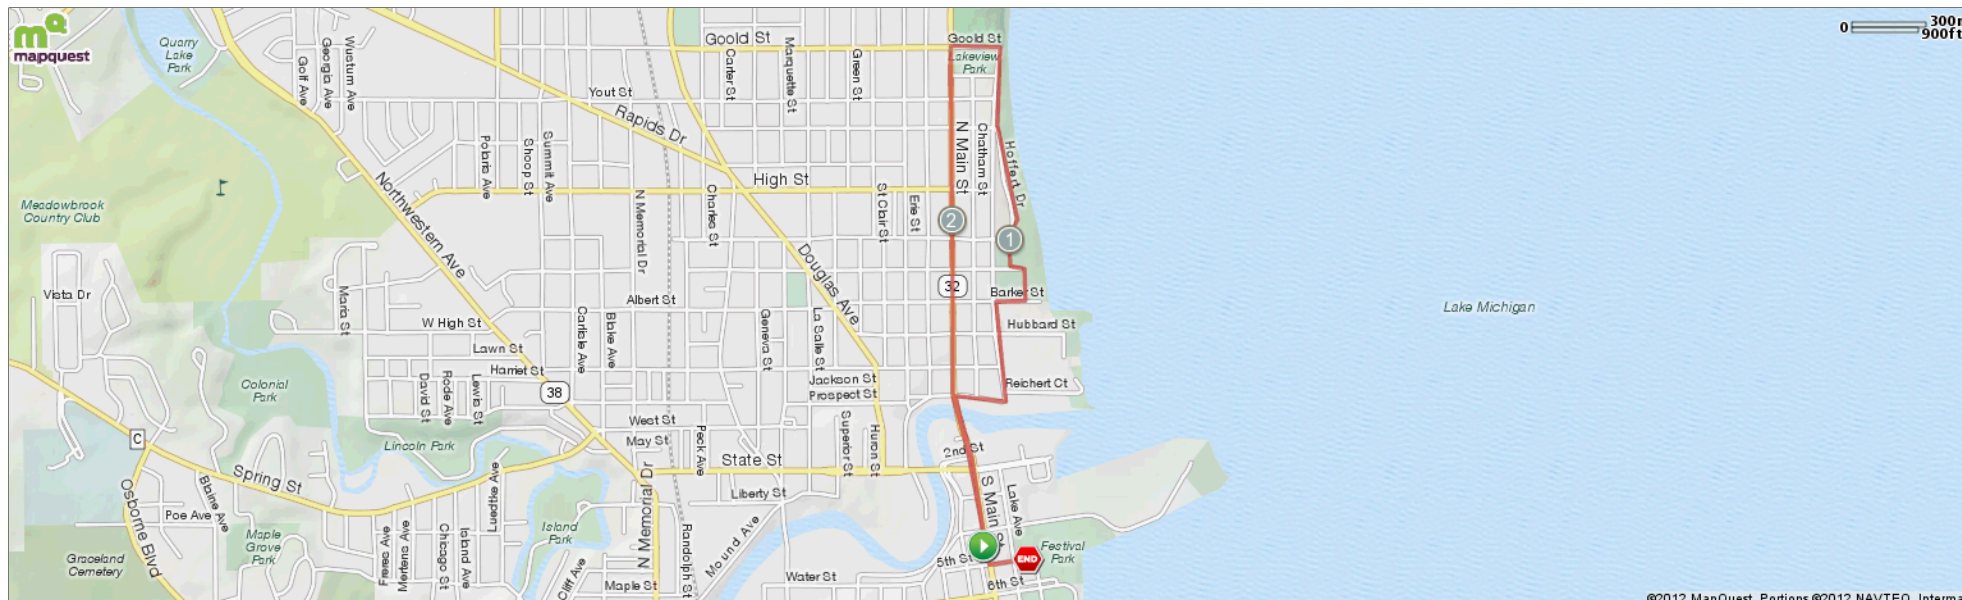

A run mapped on 03/23/2012

Starts In Racine, Wisconsin

3.17 miles

Elevation
630ft Max **581ft** Min **+92ft** Ascent **-95ft** Descent **< 3 %** Max Climb

Description
The Color Ru