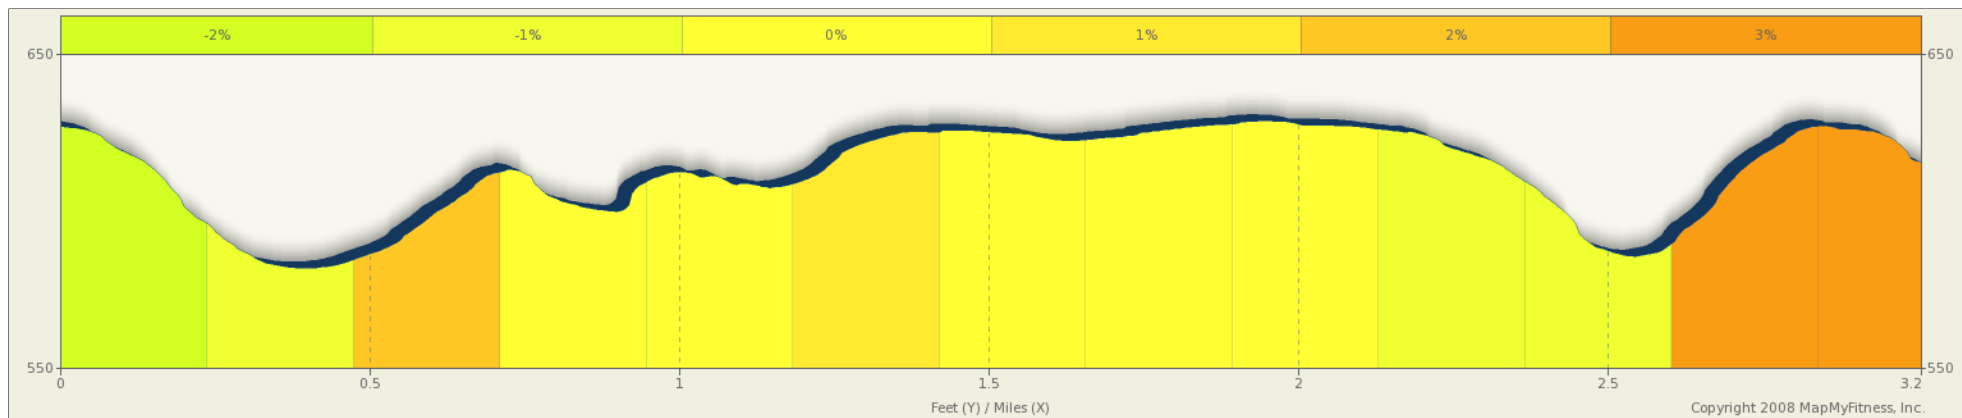

## 3.17 miles

Elevation  
**630ft** Max **581ft** Min **+92ft** Ascent **-95ft** Descent **< 3 %** Max Climb

**Description**  
 The Color Ru

Notes		
AT	FOR	NOTES
		No notes available, please create your routes with automatic notes enabled, or manually create notes when editing your route to see notes here!
		This segment shows 1.07 mi. (5,644 ft.) of your route.

Notes		
AT	FOR	NOTES
		No notes available, please create your routes with automatic notes enabled, or manually create notes when editing your route to see notes here!
		This segment shows 1.24 mi. (6,555 ft.) of your route.