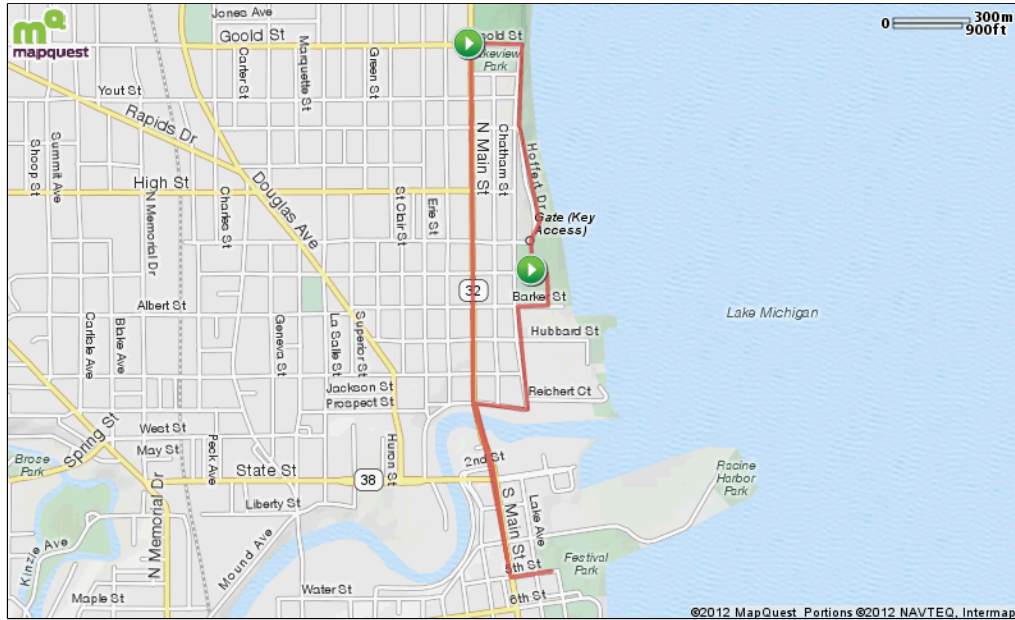

# A run mapped on 03/23/2012

Starts In Racine, Wisconsin

## 3.17 miles

Elevation  
**630ft** Max **581ft** Min **+92ft** Ascent **-95ft** Descent **< 3 %** Max Climb

**Description**  
 The Color Ru

# A run mapped on 03/23/2012

Starts In Racine, Wisconsin

Notes		
AT	FOR	NOTES
3.19 mi.	<input type="checkbox"/>	

Notes		
AT	FOR	NOTES

Notes		
AT	FOR	NOTES

© MapMyFitness, LLC. All Rights Reserved, 2005-2008 | View more maps online at:  
 Find this route online at [mapmyrun.com/routes/view/77421486](http://mapmyrun.com/routes/view/77421486)  
 Distance values on this map may differ slightly from values reported on the route engine.

Notes		
AT	FOR	NOTES
		No notes available, please create your routes with automatic notes enabled, or manually create notes when editing your route to see notes here!
		This segment shows 1.07 mi. (5,644 ft.) of your route.