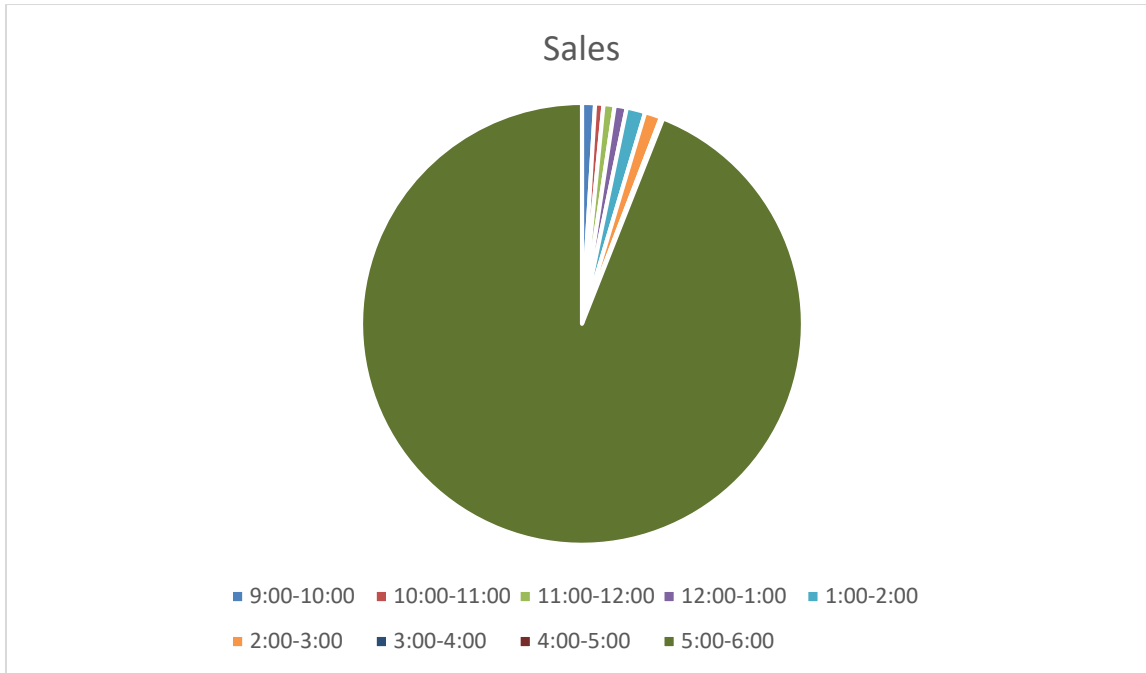

December 2019 Attendance By Hour