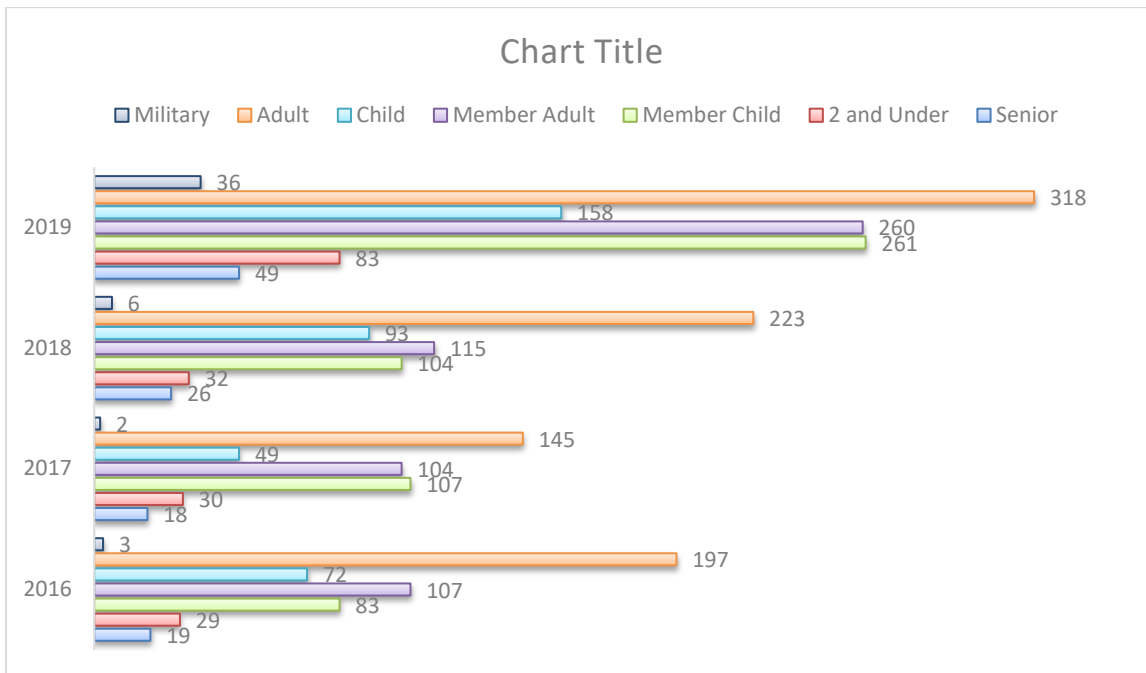

Membership

- Total memberships households = 2,260—reached another all time high!

Attendance for December 2019

| | December 2018 | December 2019 | Variance | Percent change |
|--------------------------|----------------------|----------------------|-----------------|-----------------------|
| Adults | 223 | 318 | 95 | 43% |
| Children | 93 | 158 | 65 | 70% |
| Member Adults | 115 | 260 | 145 | 126% |
| Member Children | 104 | 261 | 157 | 151% |
| Child 2 and under | 32 | 83 | 51 | 159% |
| Seniors | 26 | 49 | 23 | 88% |
| Military | 6 | 36 | 30 | 500% |
| Education | 256 | 129 | -127 | -50% |
| Events | 0 | 20335 | - | - |
| Total | 855 | 21631 | 20766 | 2430% |

December 2019 Attendance By Hour

December Monthly Attendance 2016-2019

December Member Municipality

53402 – 240

53408 – 16

53182- 8

53405 – 196

53404 – 19