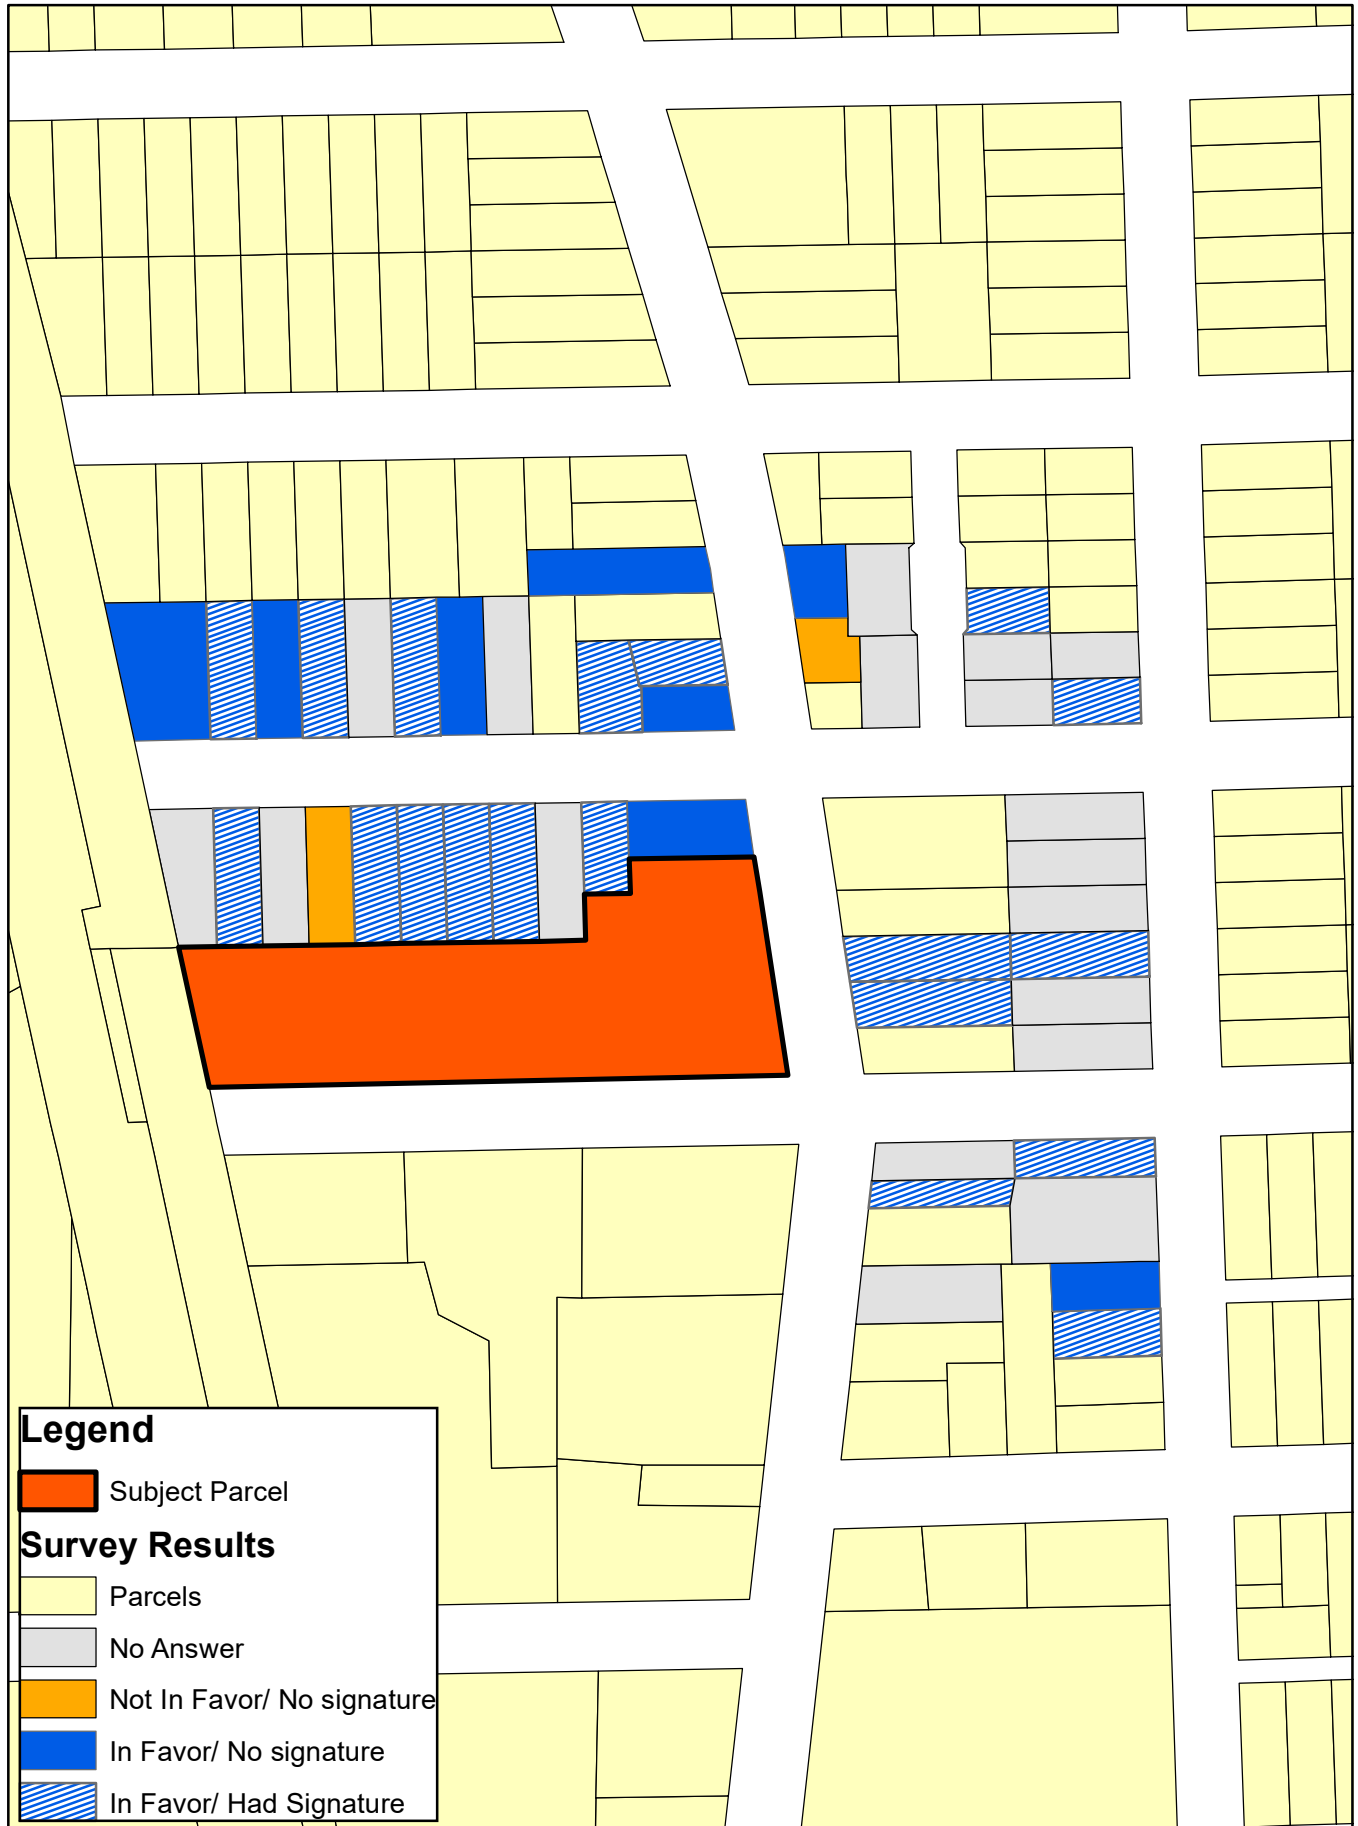

# Results of Neighborhood Survey about Possible Pawn Shop

0 50 100 200 300 400 Feet