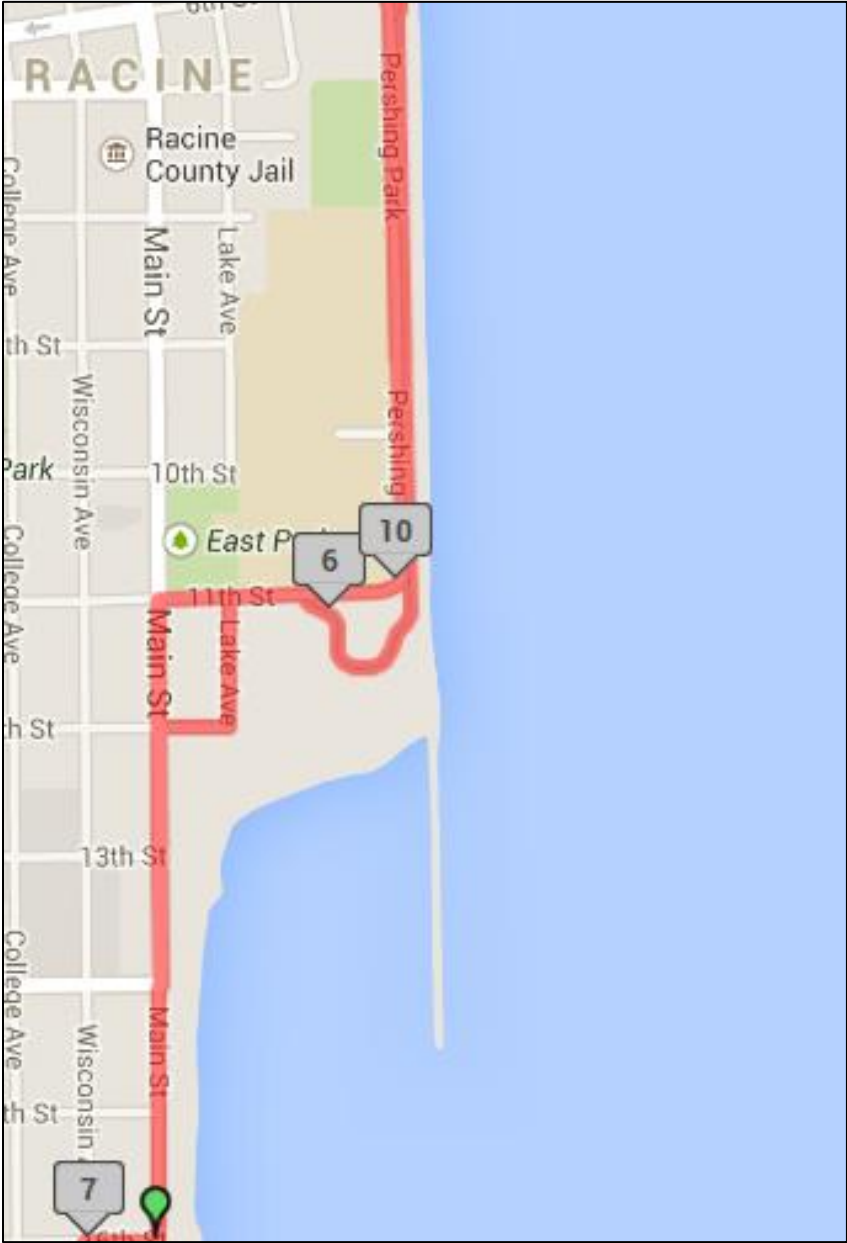

6.8 mi **U-Turn - Head north on Main St toward 16th St**

6.94 mi **Turn left onto 16th St**

7 mi **Turn left onto Wisconsin Ave**

- 7.34 mi **Head west on De Koven Ave toward College Ave**
- 7.57 mi **Head south on Grand Ave toward 20th St**
- 7.79 mi **Head west on 21st St toward Center St**
- 7.85 mi **Head south on Center St toward Sandra Ct**
- 8.15 mi **Turn on 24th St**
- 8.23 mi **Continue onto Roosevelt Park Dr**
- 8.25 mi **Head north on Roosevelt Park Dr toward 21st St**

- 8.53mi Head east on 21st St toward Wisconsin Ave
- 9.05mi Head north on Wisconsin Ave toward 16th St
- 9.19mi Turn right onto 16th St
- 9.25mi Turn left onto Main St

9.26 mi **Head north on Main St toward 11th St**

- 11.31 mi **Head east on Water St toward Marquette St**
- 11.64 mi **U- Turn on Water St at Marquette St**
- 11.8 mi **Head north on Wisconsin Ave toward 2nd St**
- 12.01 mi **Wisconsin Ave turns slightly right and becomes 2nd St**
- 12.07 mi **Turn left onto Main St**
- 12.13 mi **Head north on Main St toward Dodge St**
- 12.25 mi **Turn right onto Dodge St**

12.85 mi Turn left toward Barker St

12.95 mi Turn right onto Hoffert Dr

12.96 mi Head north on Hoffert Dr

13.12 mi Finish