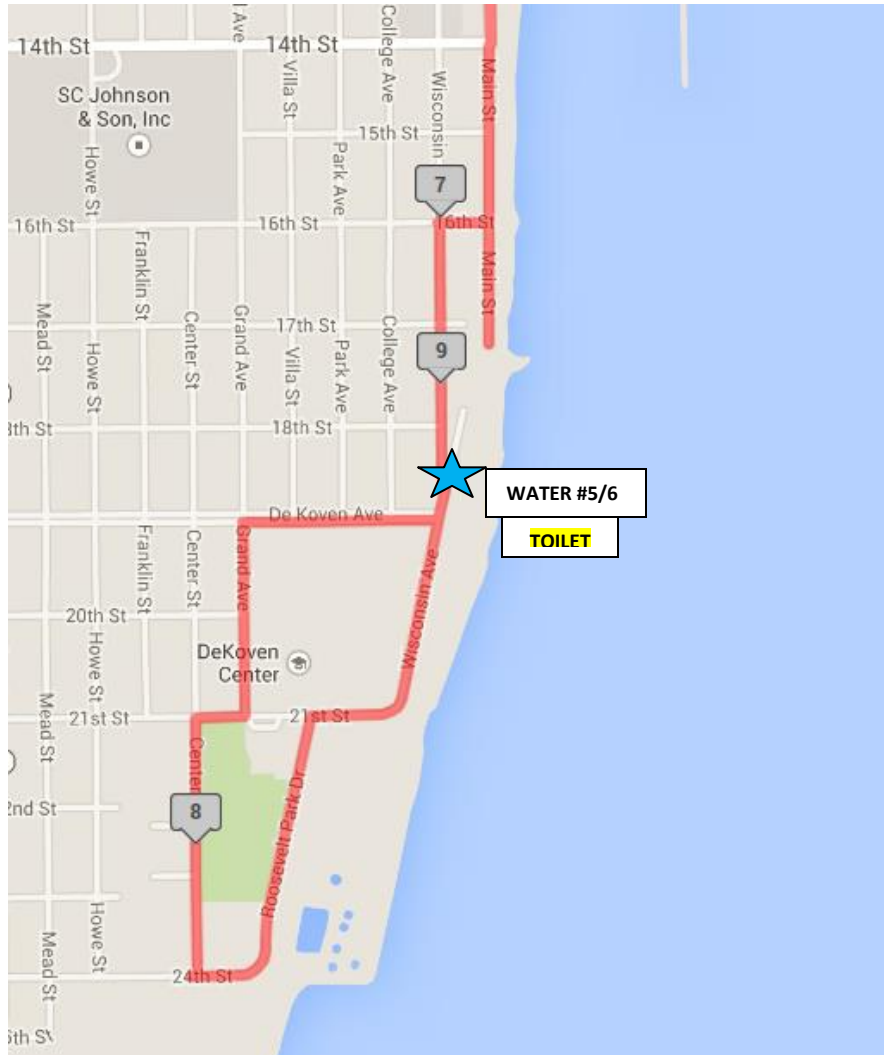

- 4.23 mi **Turn left onto Christopher Columbus Causeway**
- 4.71 mi **U- Turn - Head south on Christopher Columbus Causeway toward Lake Michigan Pathway**
- 5.15 mi **Turn left onto Lake Michigan Pathway**

5.16 mi **Head south on Lake Michigan Pathway (note this is Pathway, not Pershing Park Drive, which will be under construction.)**

- 5.88 mi **Head southwest on Lake Michigan Pathway toward 11th St**
- 6.03 mi **Head northwest on Lake Michigan Pathway toward 11th St**
- 6.03 mi **Turn left onto 11th St**
- 6.09 mi **Head west on 11th St toward Lake Ave**
- 6.09 mi **Turn left onto Lake Ave Destination will be on the right**
- 6.19 mi **Head south on Lake Ave toward 12th St**
- 6.19 mi **Lake Ave turns right and becomes 12th St**
- 6.25 mi **Head south on Main St toward 16th St**

6.8 mi **U-Turn - Head north on Main St toward 16th St**

6.94 mi **Turn left onto 16th St**

7 mi **Turn left onto Wisconsin Ave**

- 7.34 mi **Head west on De Koven Ave toward College Ave**
- 7.57 mi **Head south on Grand Ave toward 20th St**
- 7.79 mi **Head west on 21st St toward Center St**
- 7.85 mi **Head south on Center St toward Sandra Ct**
- 8.15 mi **Turn on 24th St**
- 8.23 mi **Continue onto Roosevelt Park Dr**
- 8.25 mi **Head north on Roosevelt Park Dr toward 21st St**

- 8.53mi Head east on 21st St toward Wisconsin Ave
- 9.05mi Head north on Wisconsin Ave toward 16th St
- 9.19mi Turn right onto 16th St
- 9.25mi Turn left onto Main St

9.26 mi **Head north on Main St toward 11th St**