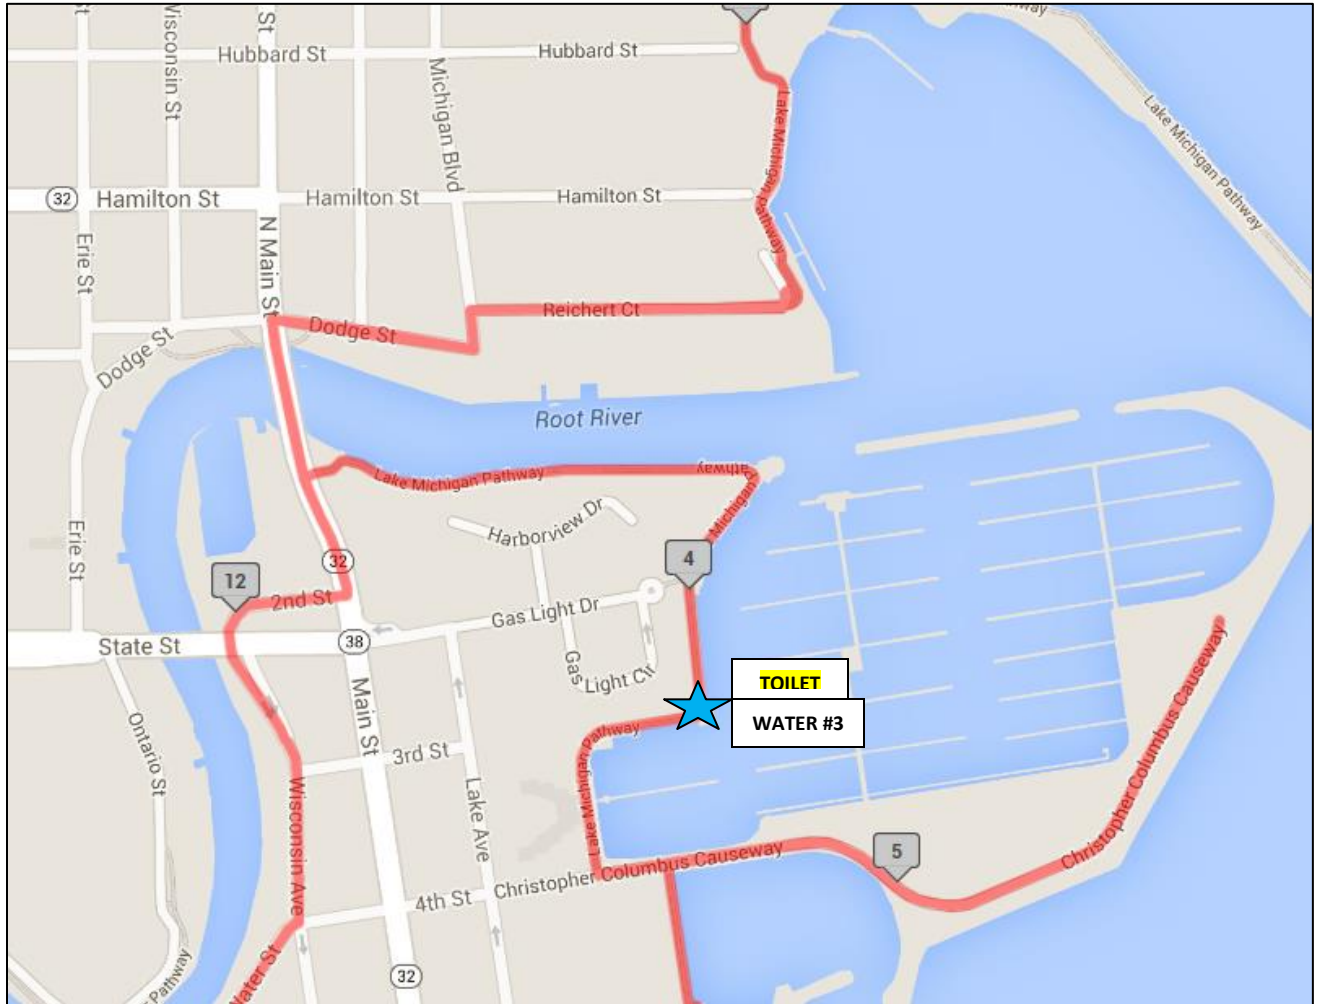

HALF MARATHON START TIME: 7:30 a.m.

Anticipated Runners: 500

- 0.3 mi Head north on Hoffert Drive
- 0.34 mi Turn right onto Michigan Blvd
- 0.55 mi Turn left on Goold St.
- 0.67 mi Turn right onto N Main St

- 67 mi **Continue north on N Main St toward Lombard Ave**
- 1.36 mi **Turn right onto Lombard Ave**
- 1.47 mi **Head south on Michigan Blvd toward Melvin Ave**
- 1.69 mi **Slight left onto Lake Michigan Pathway**
- 1.73 mi **Continue onto Michigan Blvd**
- 1.85 mi **Continue onto Lake Michigan Pathway**
- 1.89 mi **Head south on Lake Michigan Pathway**
- 2.11 mi **Slight right to stay on Lake Michigan Pathway**

- 2.17 mi **Head south on Lake Michigan Pathway**
- 2.32 mi **Slight left to stay on Lake Michigan Pathway**
- 2.42 mi **Head south on Lake Michigan Pathway**
- 2.73 mi **Head southeast on Lake Michigan Pathway**
- 2.86 mi **Head east on Lake Michigan Pathway**
- 2.95 mi **Head east on Lake Michigan Pathway**

12.85 mi Turn left toward Barker St

12.95 mi Turn right onto Hoffert Dr

12.96 mi Head north on Hoffert Dr

13.12 mi Finish