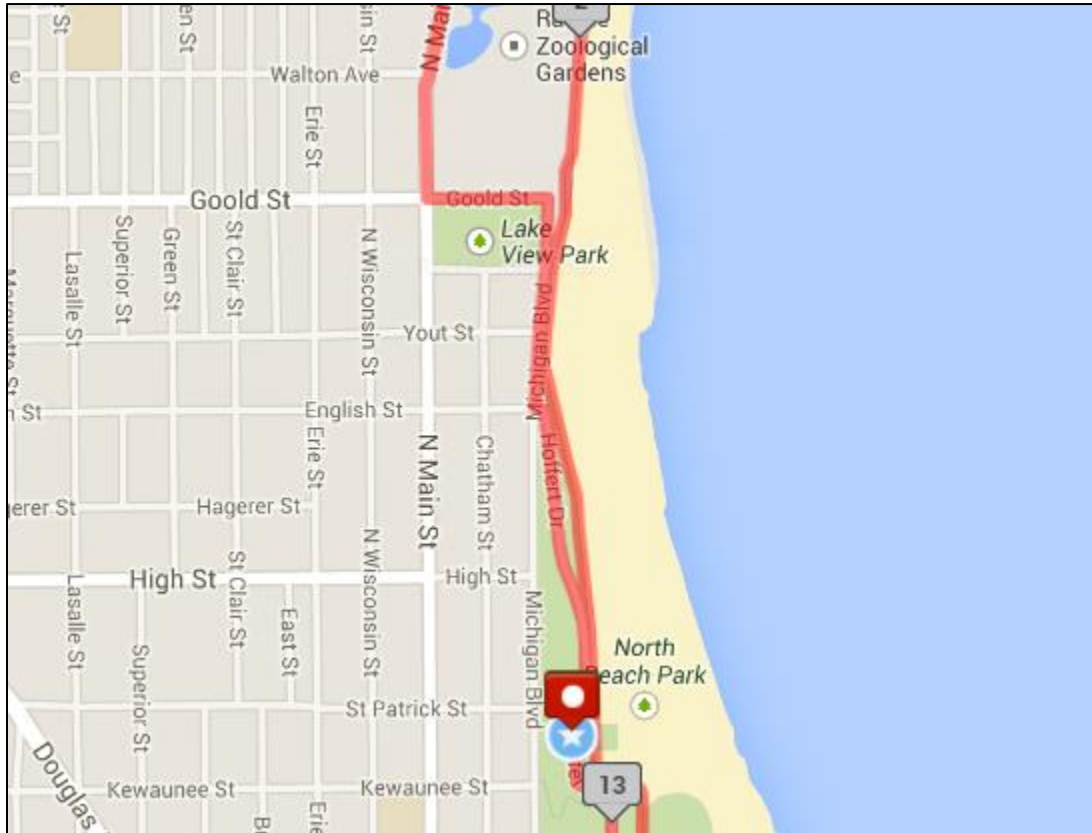

2015 Biggest Loser RunWalk Racine: HALF MARATHON COURSE
Sunday, September 13

Page 1

Start – North Beach Park (Start and Finish is Hoffert Drive even with Beachside Oasis. Same location as the Ironman finish line.)

HALF MARATHON START TIME: 7:30 a.m.

Anticipated Runners: 500

- 0.3 mi Head north on Hoffert Drive
- 0.34 mi Turn right onto Michigan Blvd
- 0.55 mi Turn left on Goold St.
- 0.67 mi Turn right onto N Main St

- 67 mi **Continue north on N Main St toward Lombard Ave**
- 1.36 mi **Turn right onto Lombard Ave**
- 1.47 mi **Head south on Michigan Blvd toward Melvin Ave**
- 1.69 mi **Slight left onto Lake Michigan Pathway**
- 1.73 mi **Continue onto Michigan Blvd**
- 1.85 mi **Continue onto Lake Michigan Pathway**
- 1.89 mi **Head south on Lake Michigan Pathway**
- 2.11 mi **Slight right to stay on Lake Michigan Pathway**

12.85 mi Turn left toward Barker St

12.95 mi Turn right onto Hoffert Dr

12.96 mi Head north on Hoffert Dr

13.12 mi Finish