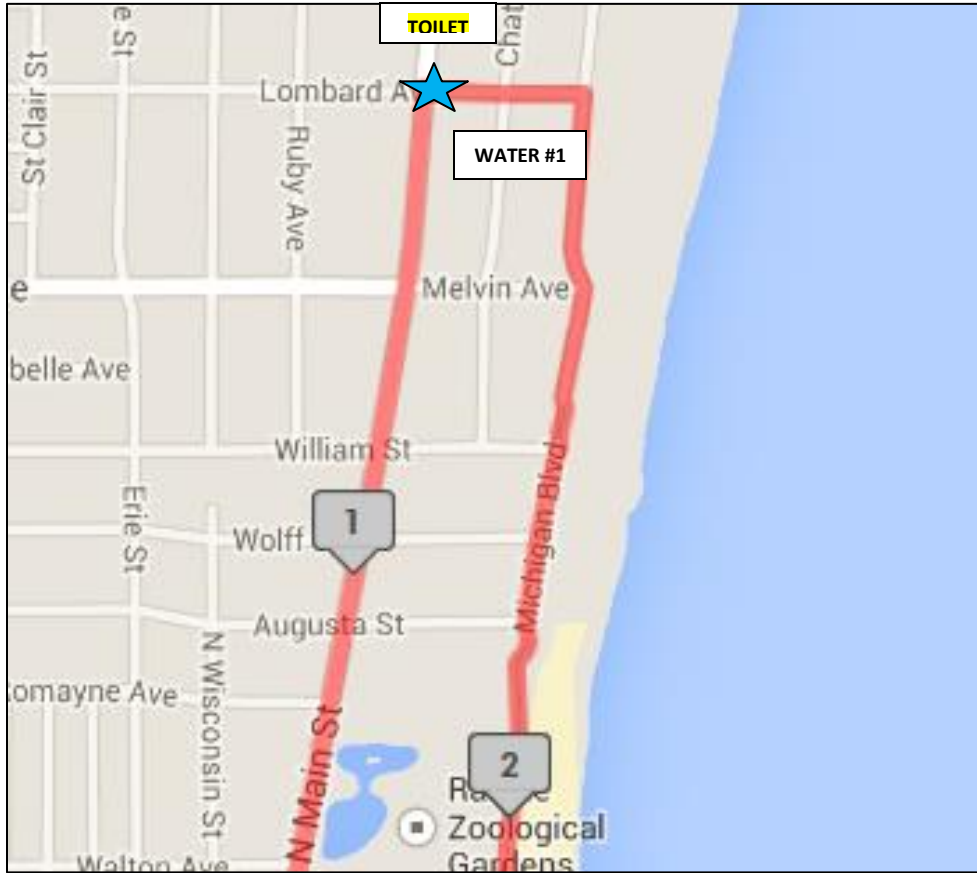

2015 Biggest Loser RunWalk Racine: HALF MARATHON COURSE
Sunday, September 13

Page 1

Start – North Beach Park (Start and Finish is Hoffert Drive even with Beachside Oasis. Same location as the Ironman finish line.)

HALF MARATHON START TIME: 7:30 a.m.

Anticipated Runners: 500

- 0.3 mi Head north on Hoffert Drive
- 0.34 mi Turn right onto Michigan Blvd
- 0.55 mi Turn left on Goold St.
- 0.67 mi Turn right onto N Main St

- 67 mi **Continue north on N Main St toward Lombard Ave**
- 1.36 mi **Turn right onto Lombard Ave**
- 1.47 mi **Head south on Michigan Blvd toward Melvin Ave**
- 1.69 mi **Slight left onto Lake Michigan Pathway**
- 1.73 mi **Continue onto Michigan Blvd**
- 1.85 mi **Continue onto Lake Michigan Pathway**
- 1.89 mi **Head south on Lake Michigan Pathway**
- 2.11 mi **Slight right to stay on Lake Michigan Pathway**

12.85 mi Turn left toward Barker St

12.95 mi Turn right onto Hoffert Dr

12.96 mi Head north on Hoffert Dr

13.12 mi Finish