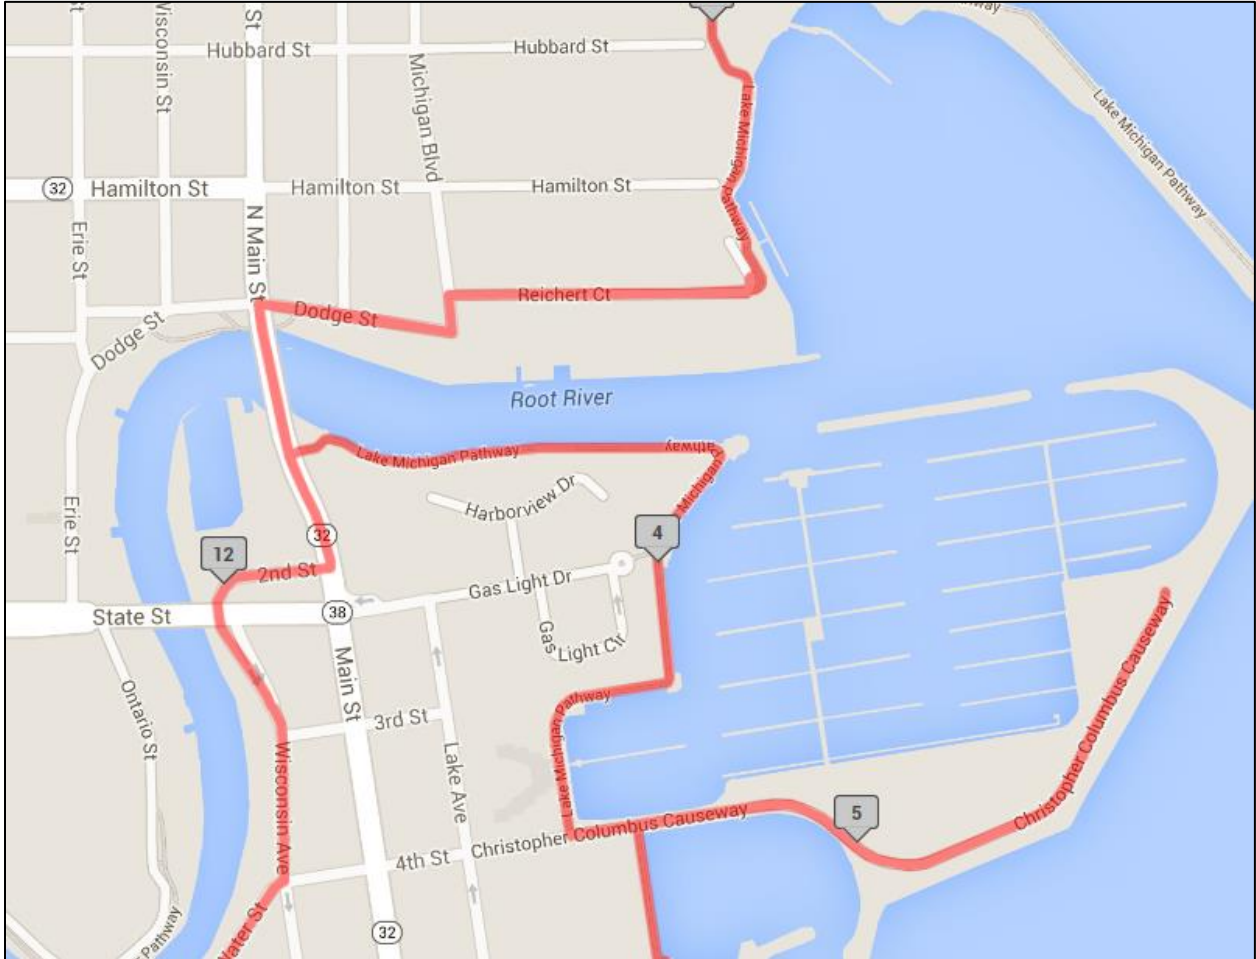

- 4.23 mi   **Turn left onto Christopher Columbus Causeway**
- 4.71 mi   **U- Turn - Head south on Christopher Columbus Causeway toward Lake Michigan Pathway**
- 5.15 mi   **Turn left onto Lake Michigan Pathway**