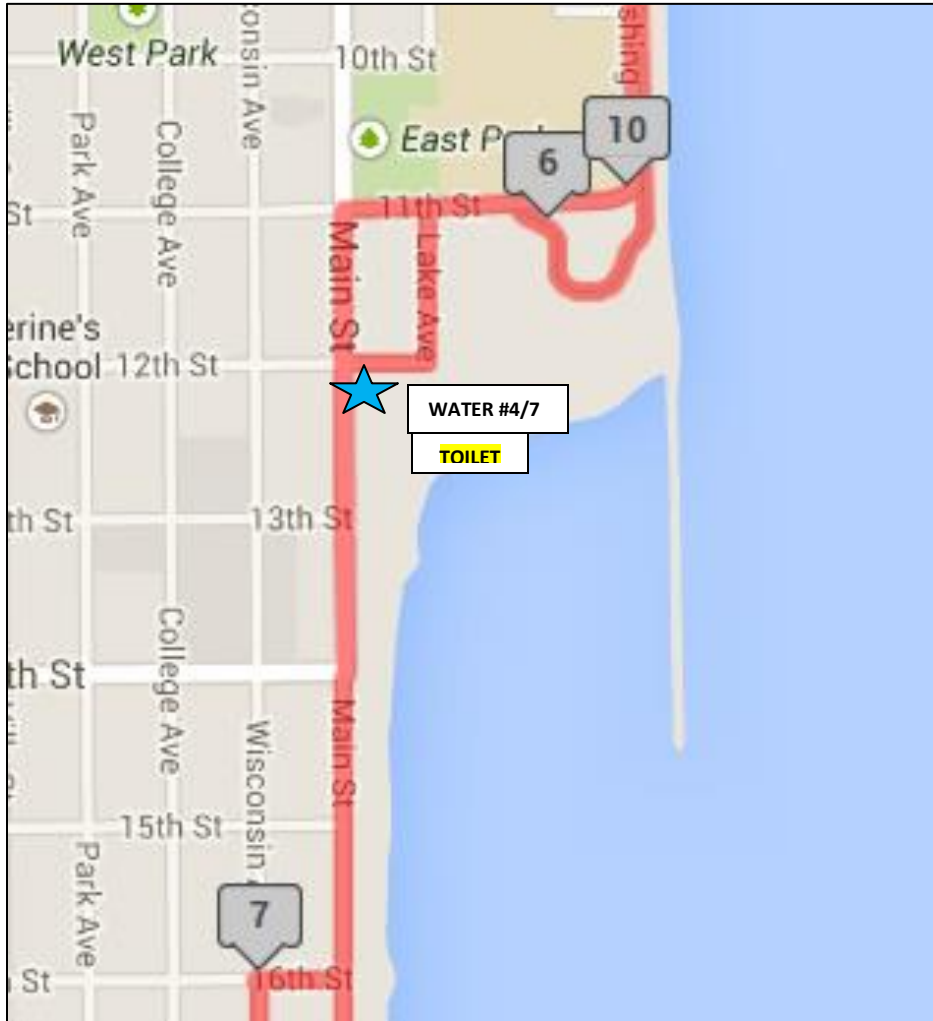

- 5.88 mi   **Head southwest on Lake Michigan Pathway toward 11th St**
- 6.03 mi   **Head northwest on Lake Michigan Pathway toward 11th St**
- 6.03 mi   **Turn left onto 11th St**
- 6.09 mi   **Head west on 11th St toward Lake Ave**
- 6.09 mi   **Turn left onto Lake Ave Destination will be on the right**
- 6.19 mi   **Head south on Lake Ave toward 12th St**
- 6.19 mi   **Lake Ave turns right and becomes 12th St**
- 6.25 mi   **Head south on Main St toward 16th St**