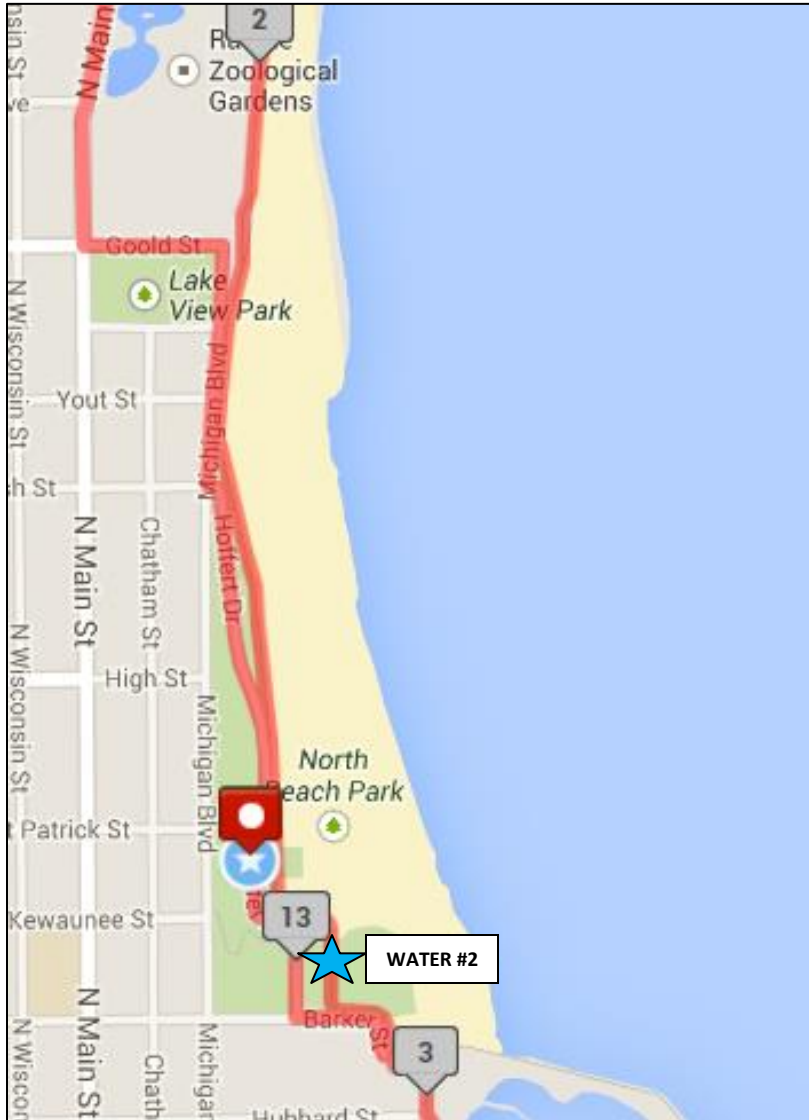

2015 Biggest Loser RunWalk Racine: HALF MARATHON COURSE
Sunday, September 13

Page 1

Start – North Beach Park (Start and Finish is Hoffert Drive even with Beachside Oasis. Same location as the Ironman finish line.)

HALF MARATHON START TIME: 7:30 a.m.

Anticipated Runners: 500

- 0.3 mi Head north on Hoffert Drive
- 0.34 mi Turn right onto Michigan Blvd
- 0.55 mi Turn left on Goold St.
- 0.67 mi Turn right onto N Main St

- 67 mi **Continue north on N Main St toward Lombard Ave**
- 1.36 mi **Turn right onto Lombard Ave**
- 1.47 mi **Head south on Michigan Blvd toward Melvin Ave**
- 1.69 mi **Slight left onto Lake Michigan Pathway**
- 1.73 mi **Continue onto Michigan Blvd**
- 1.85 mi **Continue onto Lake Michigan Pathway**
- 1.89 mi **Head south on Lake Michigan Pathway**
- 2.11 mi **Slight right to stay on Lake Michigan Pathway**

12.85 mi Turn left toward Barker St

12.95 mi Turn right onto Hoffert Dr

12.96 mi Head north on Hoffert Dr

13.12 mi Finish