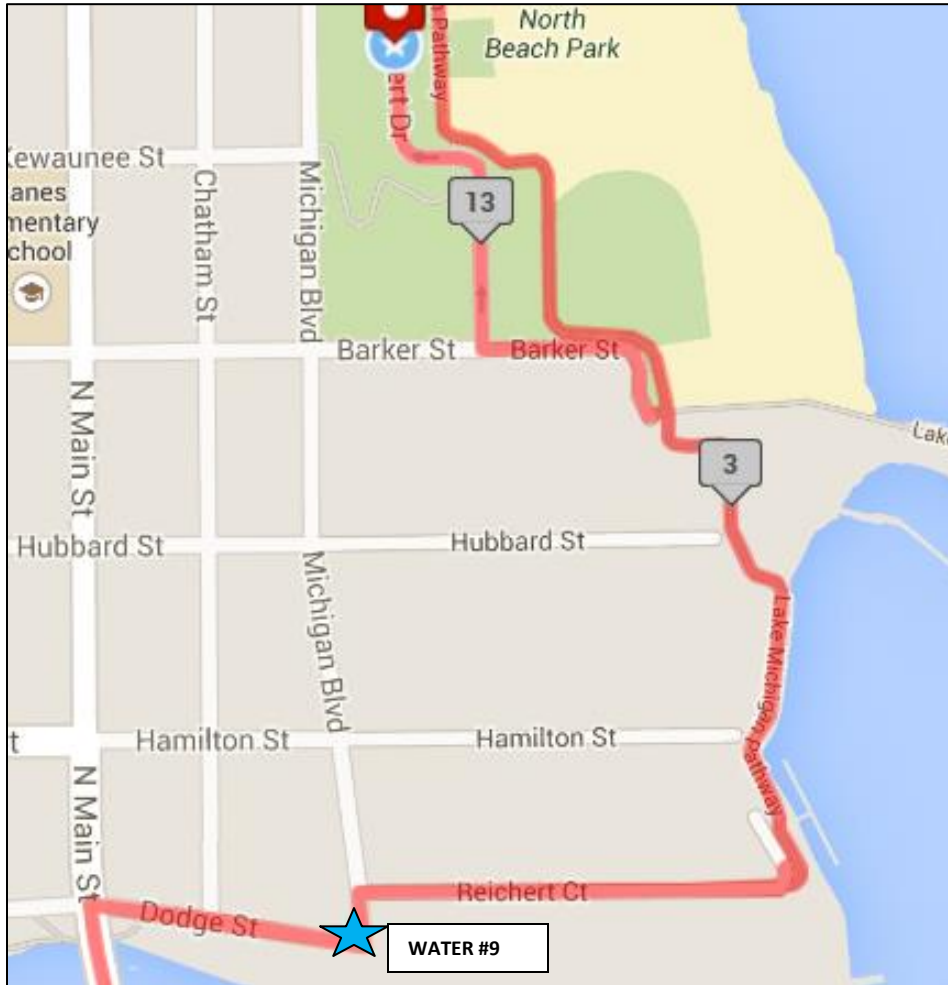

- 8.53mi Head east on 21st St toward Wisconsin Ave
- 9.05mi Head north on Wisconsin Ave toward 16th St
- 9.19mi Turn right onto 16th St
- 9.25mi Turn left onto Main St

9.26 mi **Head north on Main St toward 11th St**

9.76 mi **Turn right onto 11th St**

10 mi **Continue onto Pershing Park**

- 10.49 mi **Continue onto 6th St**
- 10.52 mi **Head north**
- 10.54 mi **Turn left toward Park Dr**
- 10.59 mi **Turn right onto Park Dr**
- 10.64 mi **Head north on Park Dr toward 5th St**
- 10.65 mi **Park Dr turns left and becomes 5th St**
- 10.82 mi **Head west on 5th St toward College Ave**
- 10.87 mi **Turn right onto College Ave**
- 10.91 mi **Sharp left onto Water St**

- 11.31 mi **Head east on Water St toward Marquette St**
- 11.64 mi **U- Turn on Water St at Marquette St**
- 11.8 mi **Head north on Wisconsin Ave toward 2nd St**
- 12.01 mi **Wisconsin Ave turns slightly right and becomes 2nd St**
- 12.07 mi **Turn left onto Main St**
- 12.13 mi **Head north on Main St toward Dodge St**
- 12.25 mi **Turn right onto Dodge St**

12.85 mi Turn left toward Barker St

12.95 mi Turn right onto Hoffert Dr

12.96 mi Head north on Hoffert Dr

13.12 mi Finish