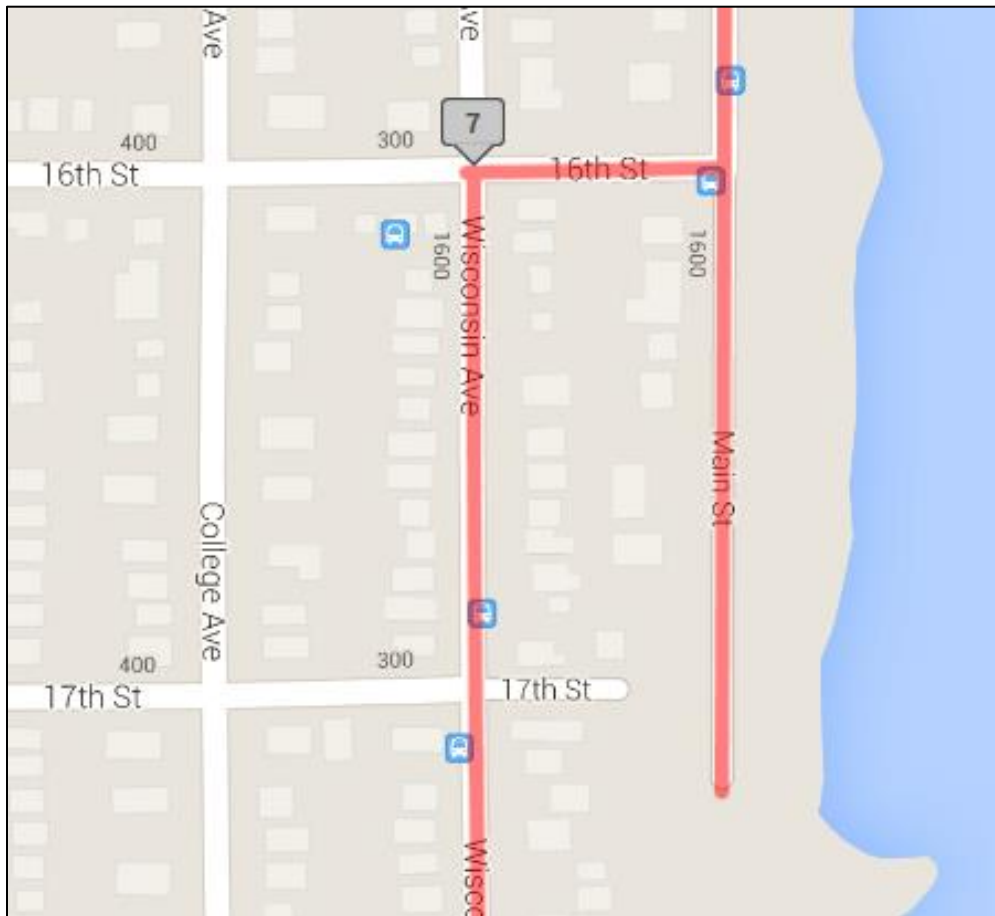

6.8 mi   **U-Turn - Head north on Main St toward 16th St**

6.94 mi   **Turn left onto 16th St**

7 mi   **Turn left onto Wisconsin Ave**