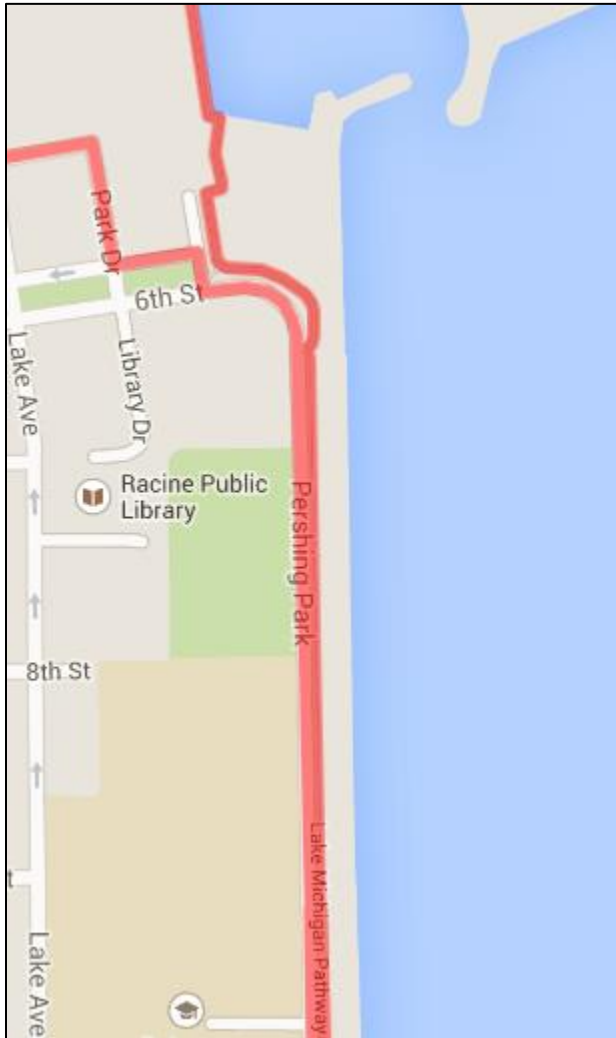

5.16 mi   **Head south on Lake Michigan Pathway (note this is Pathway, not Pershing Park Drive, which will be under construction.)**