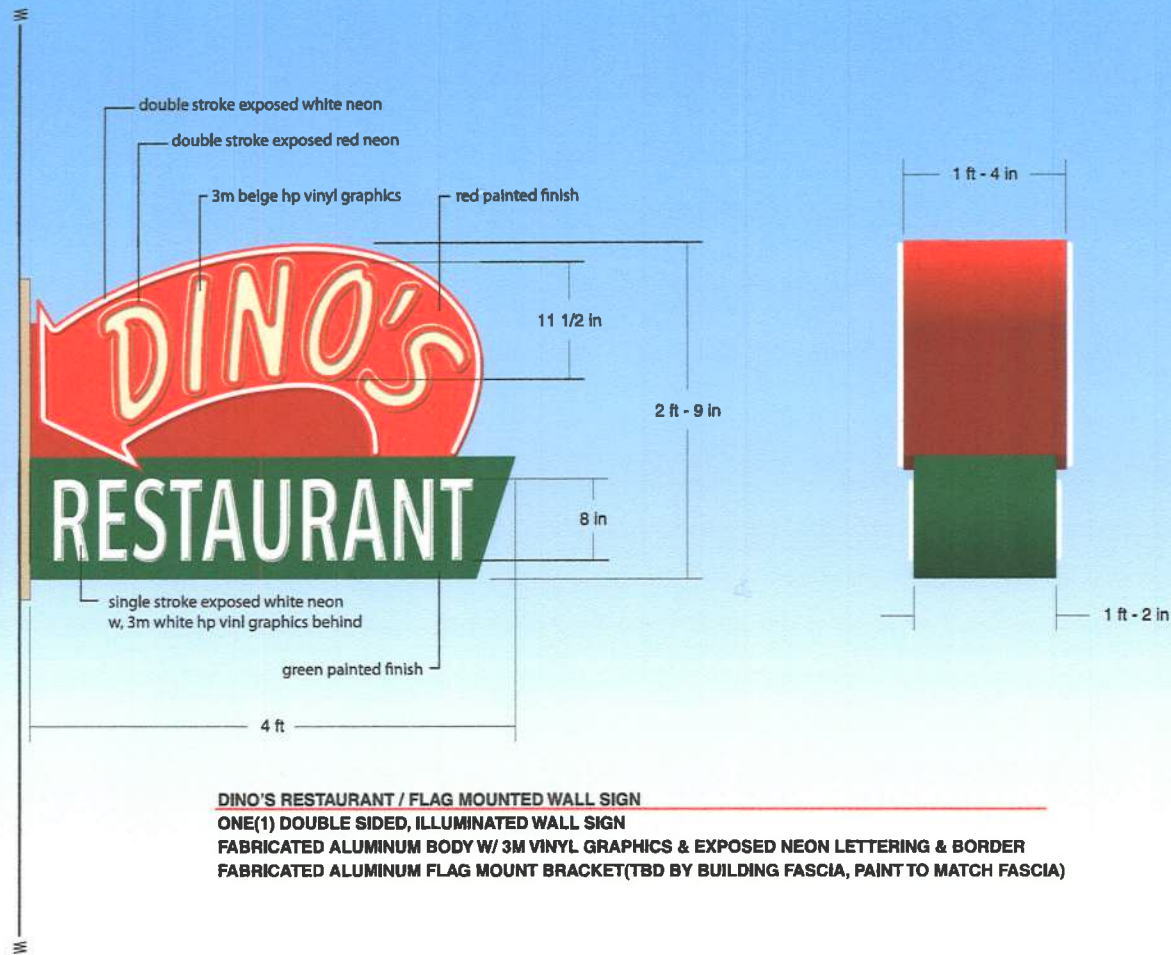

The Awnings Would be installed above each entrance of Dino's, one above the dinning room entrance and one above the carry out entrance.

The dinning room awning dimensions are 14 feet wide 30" tall and extends 48" over the public right of way. The carry out awning dimensions are 6 feet wide 30" tall and extends 48" over the public right of way

Both are Hunter green in color and display Dino's on the awnings valance. Both would be installed by Forman Awnings of Racine.

The mansurd is existing from the original construction of the building. It extends 16" over the public right of way the length of the building. Including to update file.

The box sign is existing from the 90's. It would be reinstalled over the carry out awning. The sign is 1 foot wide, 3 feet tall and 8 " tall. Including to update file.

Thank you

David Ferderer
Dino's Restaurant
1816 16th Strrt
Racine wi 53403
262-902-1468

*This sign may not project above
The roof line. Rick A.
owner stated he will not
install.*

Sunday, April 18, 2010
FORMAN AWNINGS

DINO'S FRONT FACADE

Sunday, April 18, 2010
FORMAN AWNINGS

DINO'S RESTAURANT / FLAG MOUNTED WALL SIGN
ONE(1) DOUBLE SIDED, ILLUMINATED WALL SIGN
FABRICATED ALUMINUM BODY W/ 3M VINYL GRAPHICS & EXPOSED NEON LETTERING & BORDER
FABRICATED ALUMINUM FLAG MOUNT BRACKET(TBD BY BUILDING FASCIA, PAINT TO MATCH FASCIA)