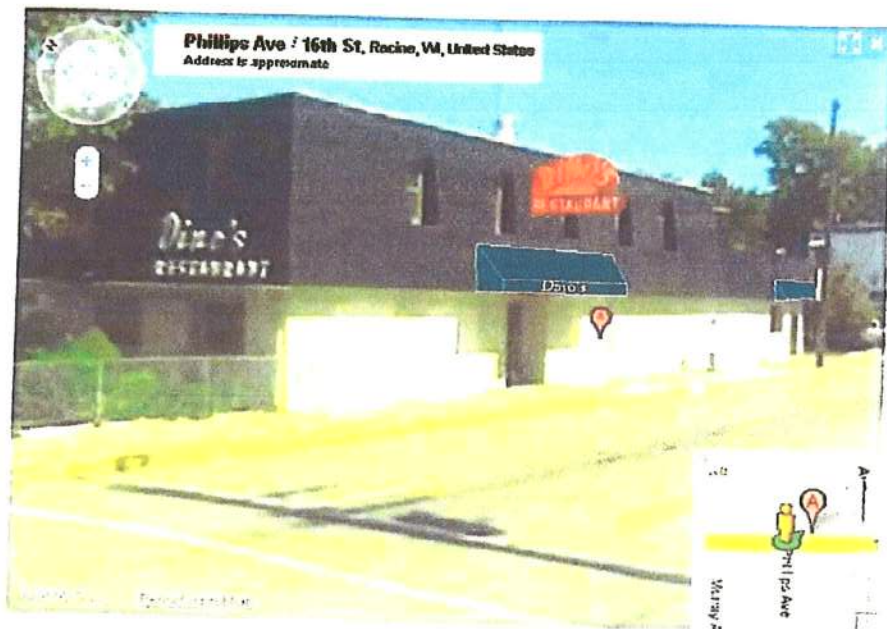

The neon sign is a replica of the original that was hung in the 1950's. The dimensions are 4 feet wide and 2 feet 9 inches tall. and 8 inches wide. 4 feet would be extended of the public right of way.(See attached drawing).Sign would be reproduced by Michael's signs of Racine.

Both are Hunter green in color and display Dino's on the awnings valance. Both would be installed by Forman Awnings of Racine.

The mansurd is existing from the original construction of the building. It extends 16" over the public right of way the length of the building. Including to update file.

The box sign is existing from the 90's. It would be reinstalled over the carry out awning. The sign is 1 foot wide, 3 feet tall and 8 " tall. Including to update file.

Thank you

David Ferderer
Dino's Restaurant
1816 16th Strrt
Racine wi 53403
262-902-1468

*This sign may not project above
The roof line. Rick A.
owner stated he will not
install.*

Sunday, April 18, 2010
FORMAN AWNINGS

DINO'S FRONT FACADE

Sunday, April 18, 2010
FORMAN AWNINGS

DINO'S RESTAURANT / FLAG MOUNTED WALL SIGN
ONE(1) DOUBLE SIDED, ILLUMINATED WALL SIGN
FABRICATED ALUMINUM BODY W/ 3M VINYL GRAPHICS & EXPOSED NEON LETTERING & BORDER
FABRICATED ALUMINUM FLAG MOUNT BRACKET(TBD BY BUILDING FASCIA, PAINT TO MATCH FASCIA)