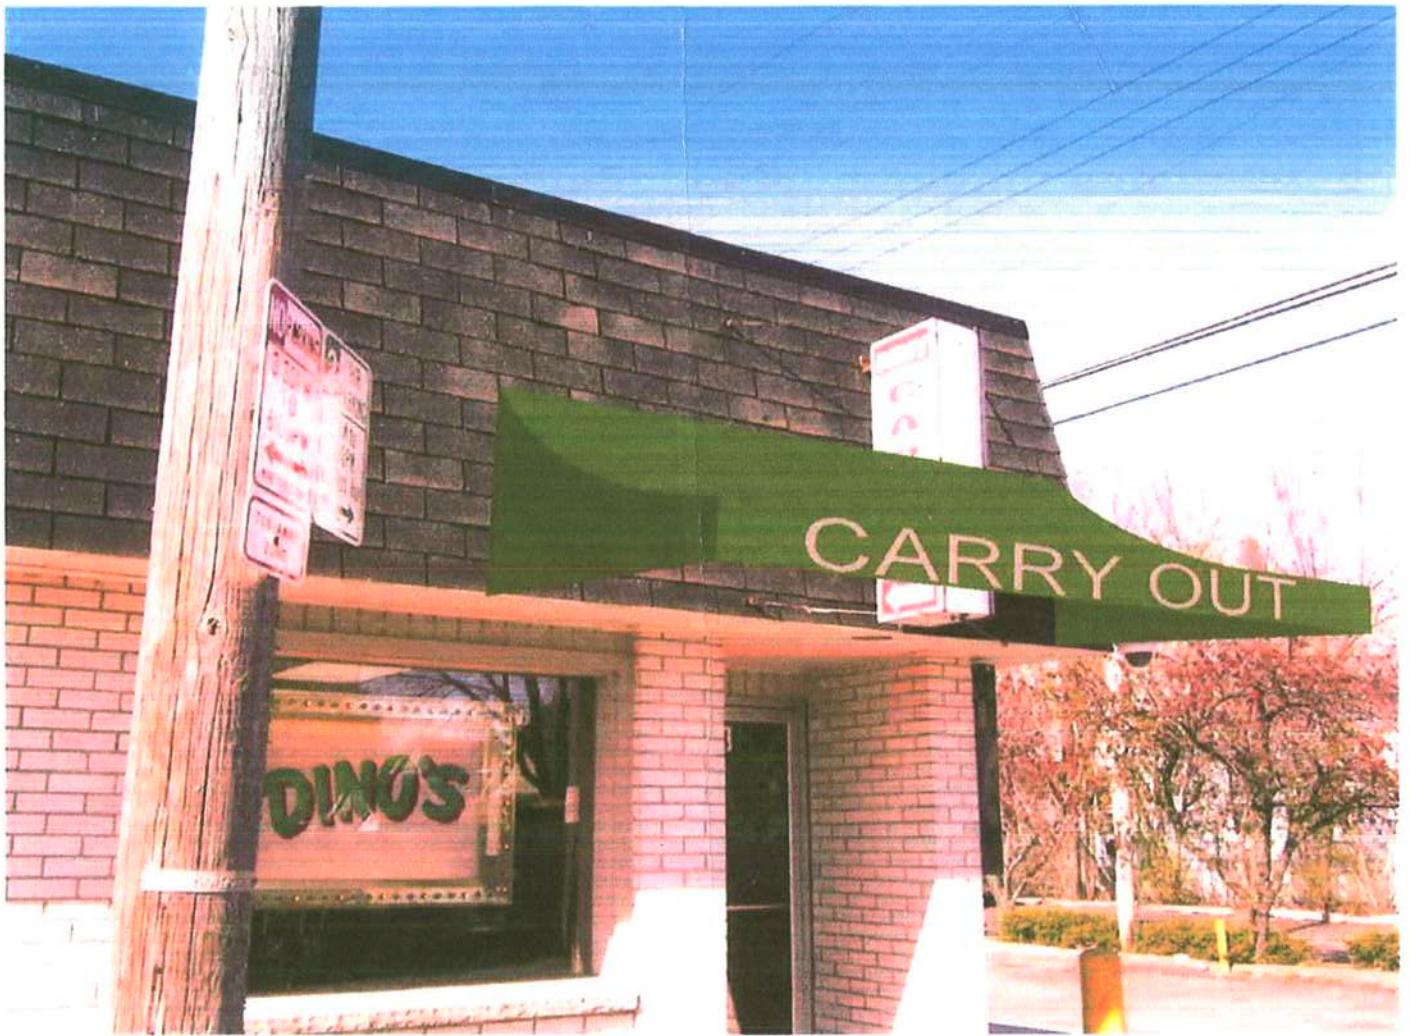

*This sign may not project above
The roof line. Rick A.
owner stated he will not
install.*

Sunday, April 18, 2010
FORMAN AWNINGS

DINO'S FRONT FACADE

Sunday, April 18, 2010
FORMAN AWNINGS

DINO'S RESTAURANT / FLAG MOUNTED WALL SIGN
ONE(1) DOUBLE SIDED, ILLUMINATED WALL SIGN
FABRICATED ALUMINUM BODY W/ 3M VINYL GRAPHICS & EXPOSED NEON LETTERING & BORDER
FABRICATED ALUMINUM FLAG MOUNT BRACKET(TBD BY BUILDING FASCIA, PAINT TO MATCH FASCIA)