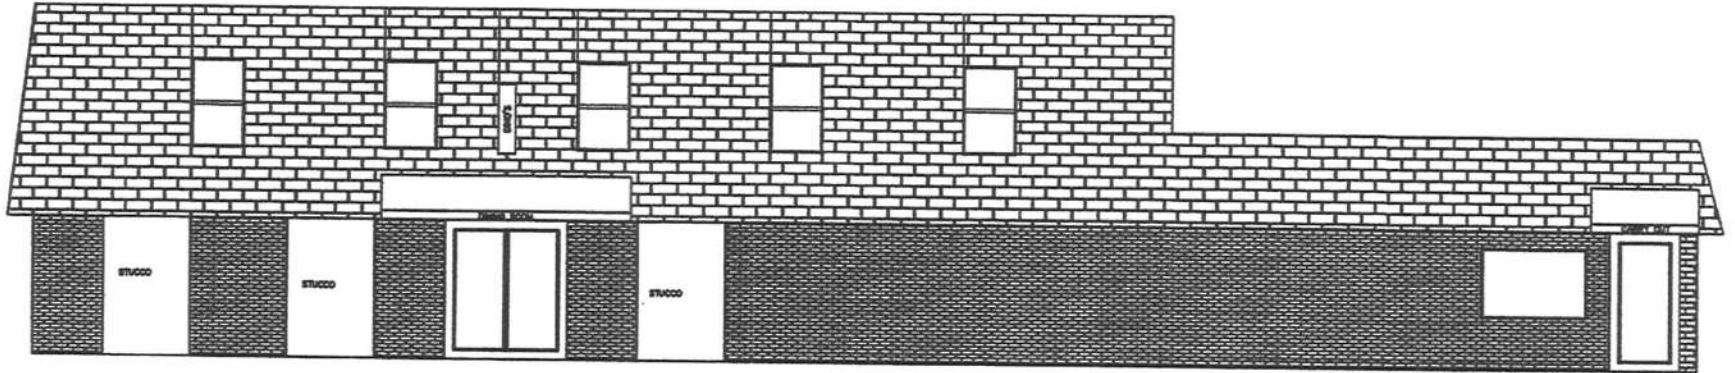

DINO'S FRONT FACADE