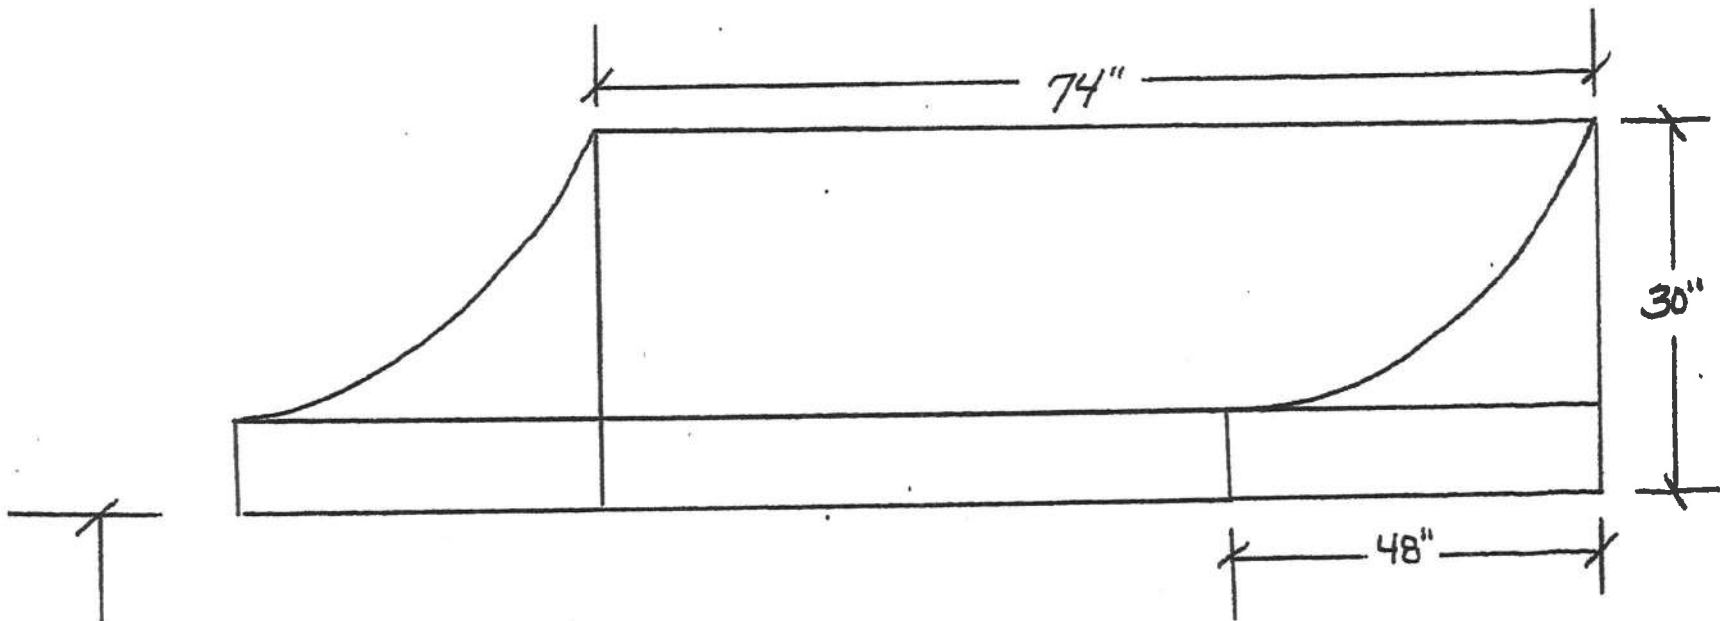

8'-5"

- Can have Awning
- Lettering on Valance to say
  Dino's Carry outs