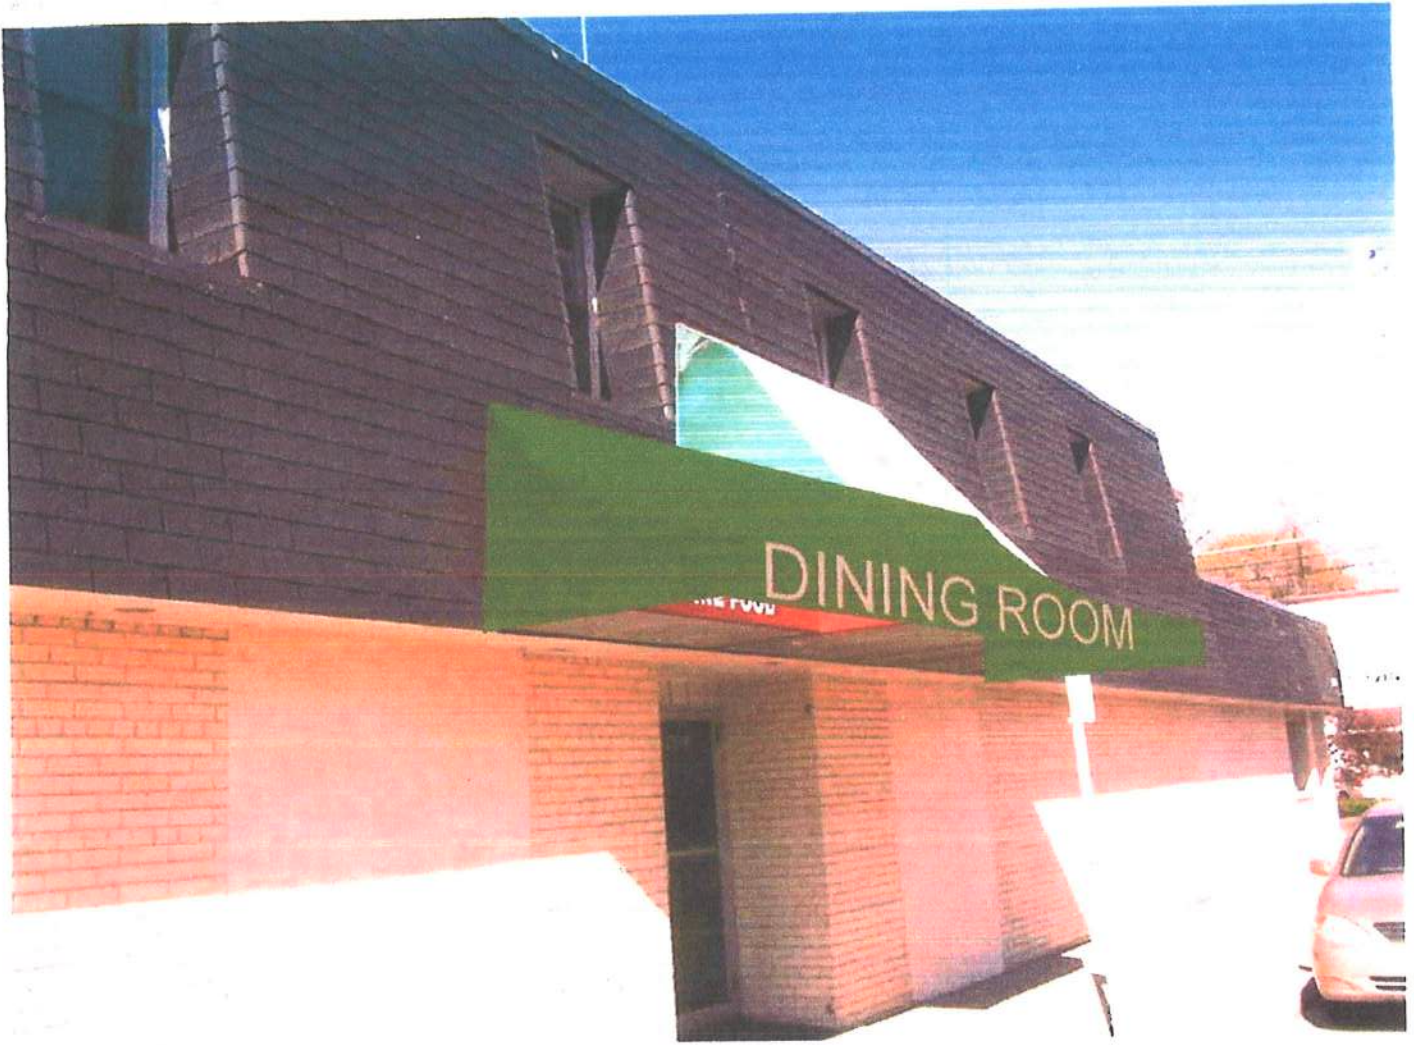

The Awnings Would be installed above each entrance of Dino's, one above the dinning room entrance and one above the carry out entrance.

The dinning room awning dimensions are 14 feet wide 30" tall and extends 48" over the public right of way. The carry out awning dimensions are 6 feet wide 30" tall and extends 48" over the public right of way

Both are Hunter green in color and display Dino's on the awnings valance. Both would be installed by Forman Awnings of Racine.

The mansurd is existing from the original construction of the building. It extends 16" over the public right of way the length of the building. Including to update file.

The box sign is existing from the 90's. It would be reinstalled over the carry out awning. The sign is 1 foot wide, 3 feet tall and 8 " tall. Including to update file.

Thank you

David Ferderer
Dino's Restaurant
1816 16th Strrt
Racine wi 53403
262-902-1468

*This sign may not project above
The roof line. Rick A.
owner stated he will not
install.*

Sunday, April 18, 2010
FORMAN AWNINGS

DINO'S FRONT FACADE

Sunday, April 18, 2010
FORMAN AWNINGS

DINO'S RESTAURANT / FLAG MOUNTED WALL SIGN
ONE(1) DOUBLE SIDED, ILLUMINATED WALL SIGN
FABRICATED ALUMINUM BODY W/ 3M VINYL GRAPHICS & EXPOSED NEON LETTERING & BORDER
FABRICATED ALUMINUM FLAG MOUNT BRACKET(TBD BY BUILDING FASCIA, PAINT TO MATCH FASCIA)