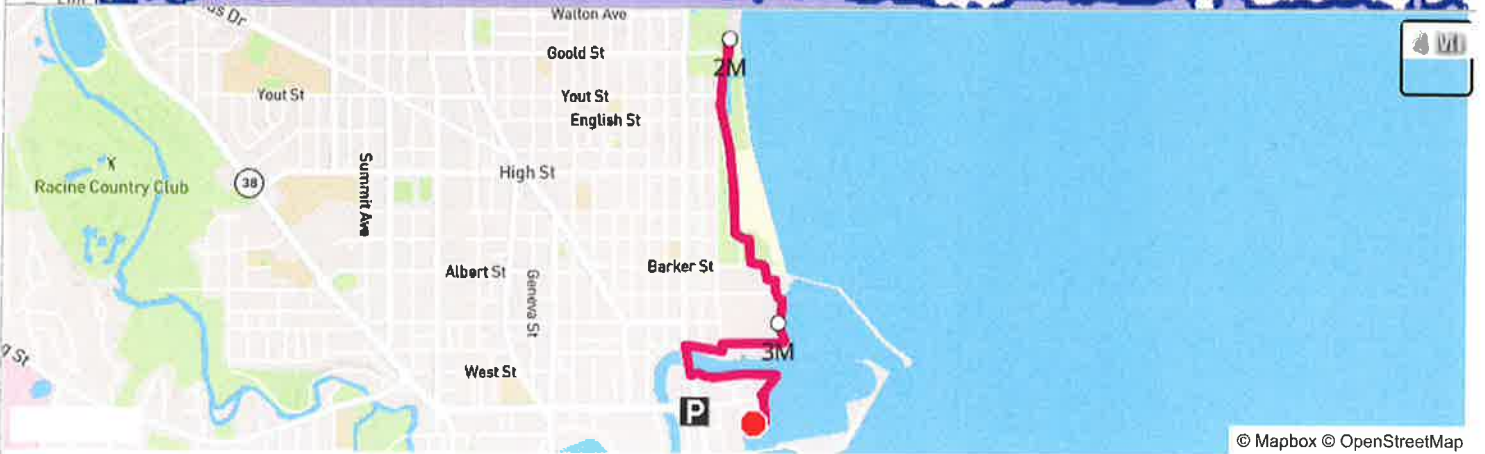

Lighthouse Run - 4 Mile Course Map

Lighthouse Run 2 Mile Course Map