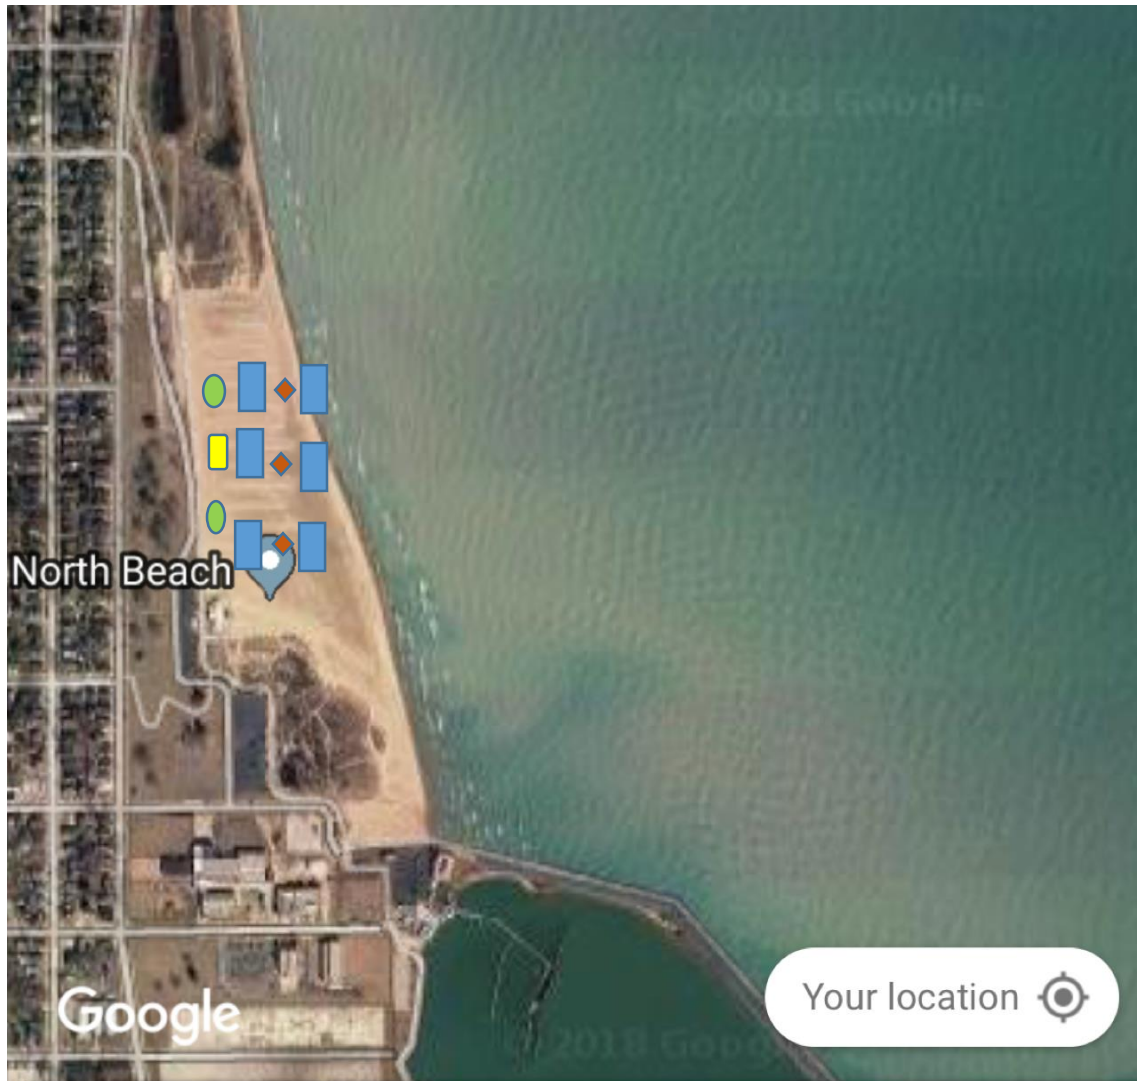

Racine North Beach - Site MAP – Soccer in the Sand - 2019

Soccer in the Sand – Site Map LEGEND

- 2 Headquarters Tent 10x10 feet
- Fields (Numbers 1-6) 30x40 yards
- Trash Cans (2 per field)
- Portable Restrooms