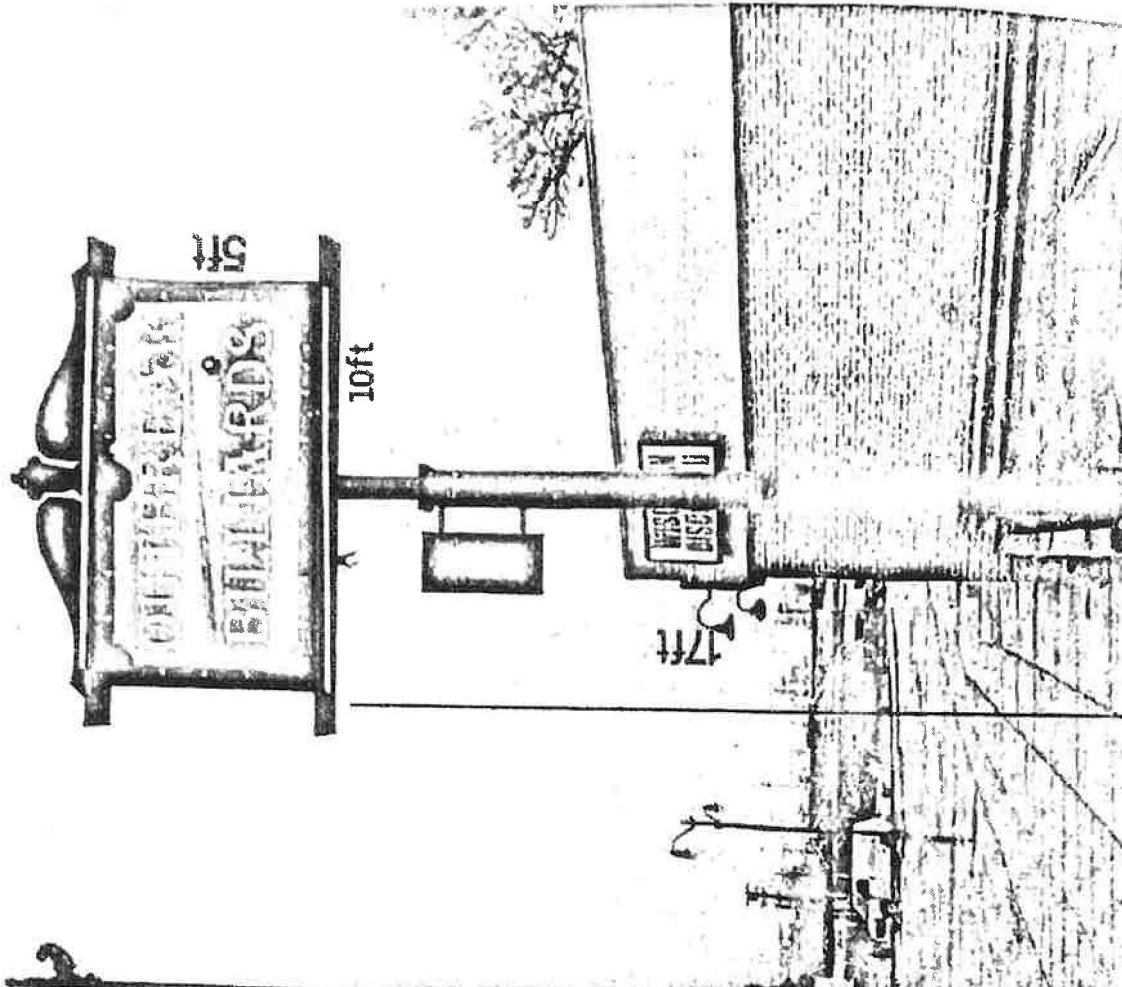

Before

1717 Douglas Ave Racine Wi