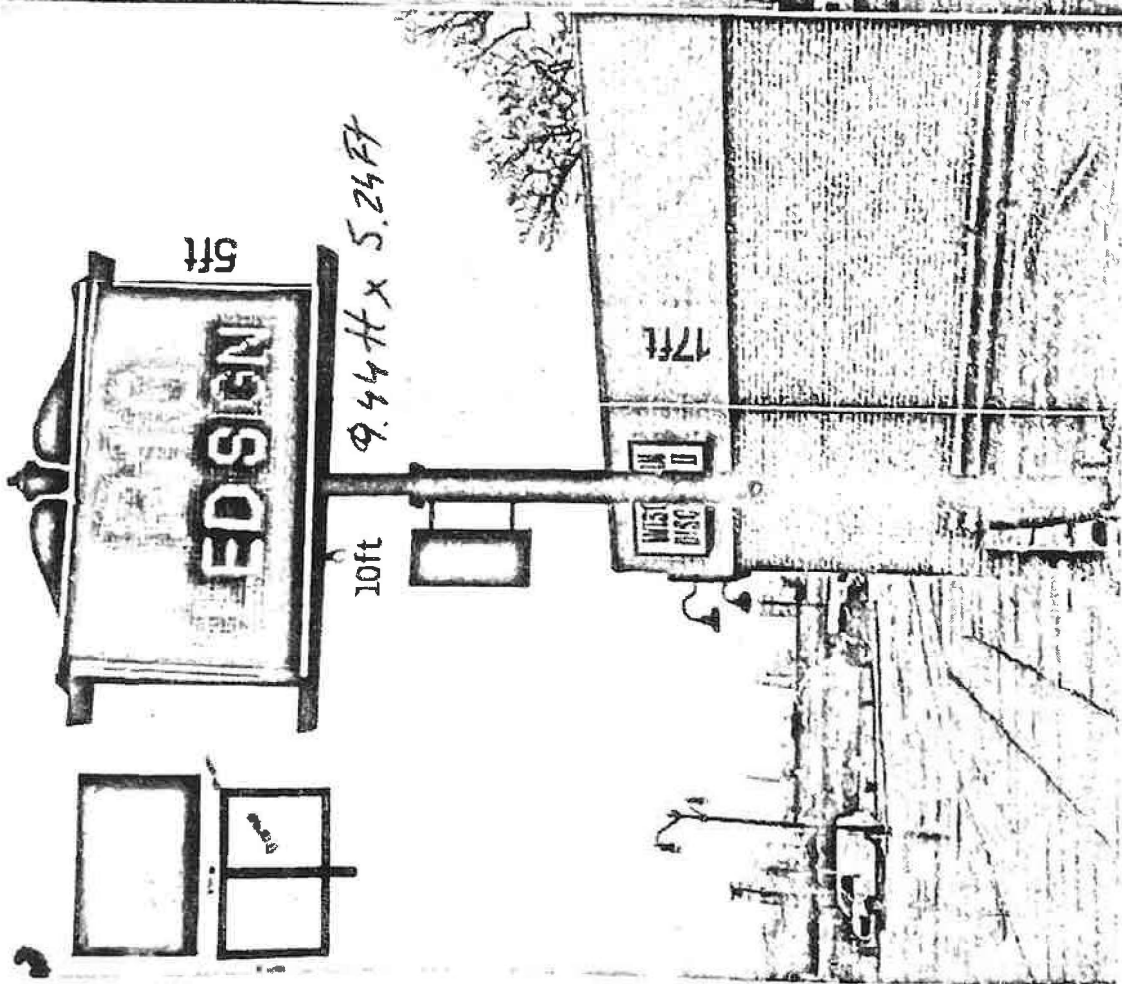

After

Brand VZ MPN EDV1

Created your outdoor message center with a white
with the high resolution from your patch LED Message Center
Sign with the option to enlarge or upgrade by adding more modules.

Before