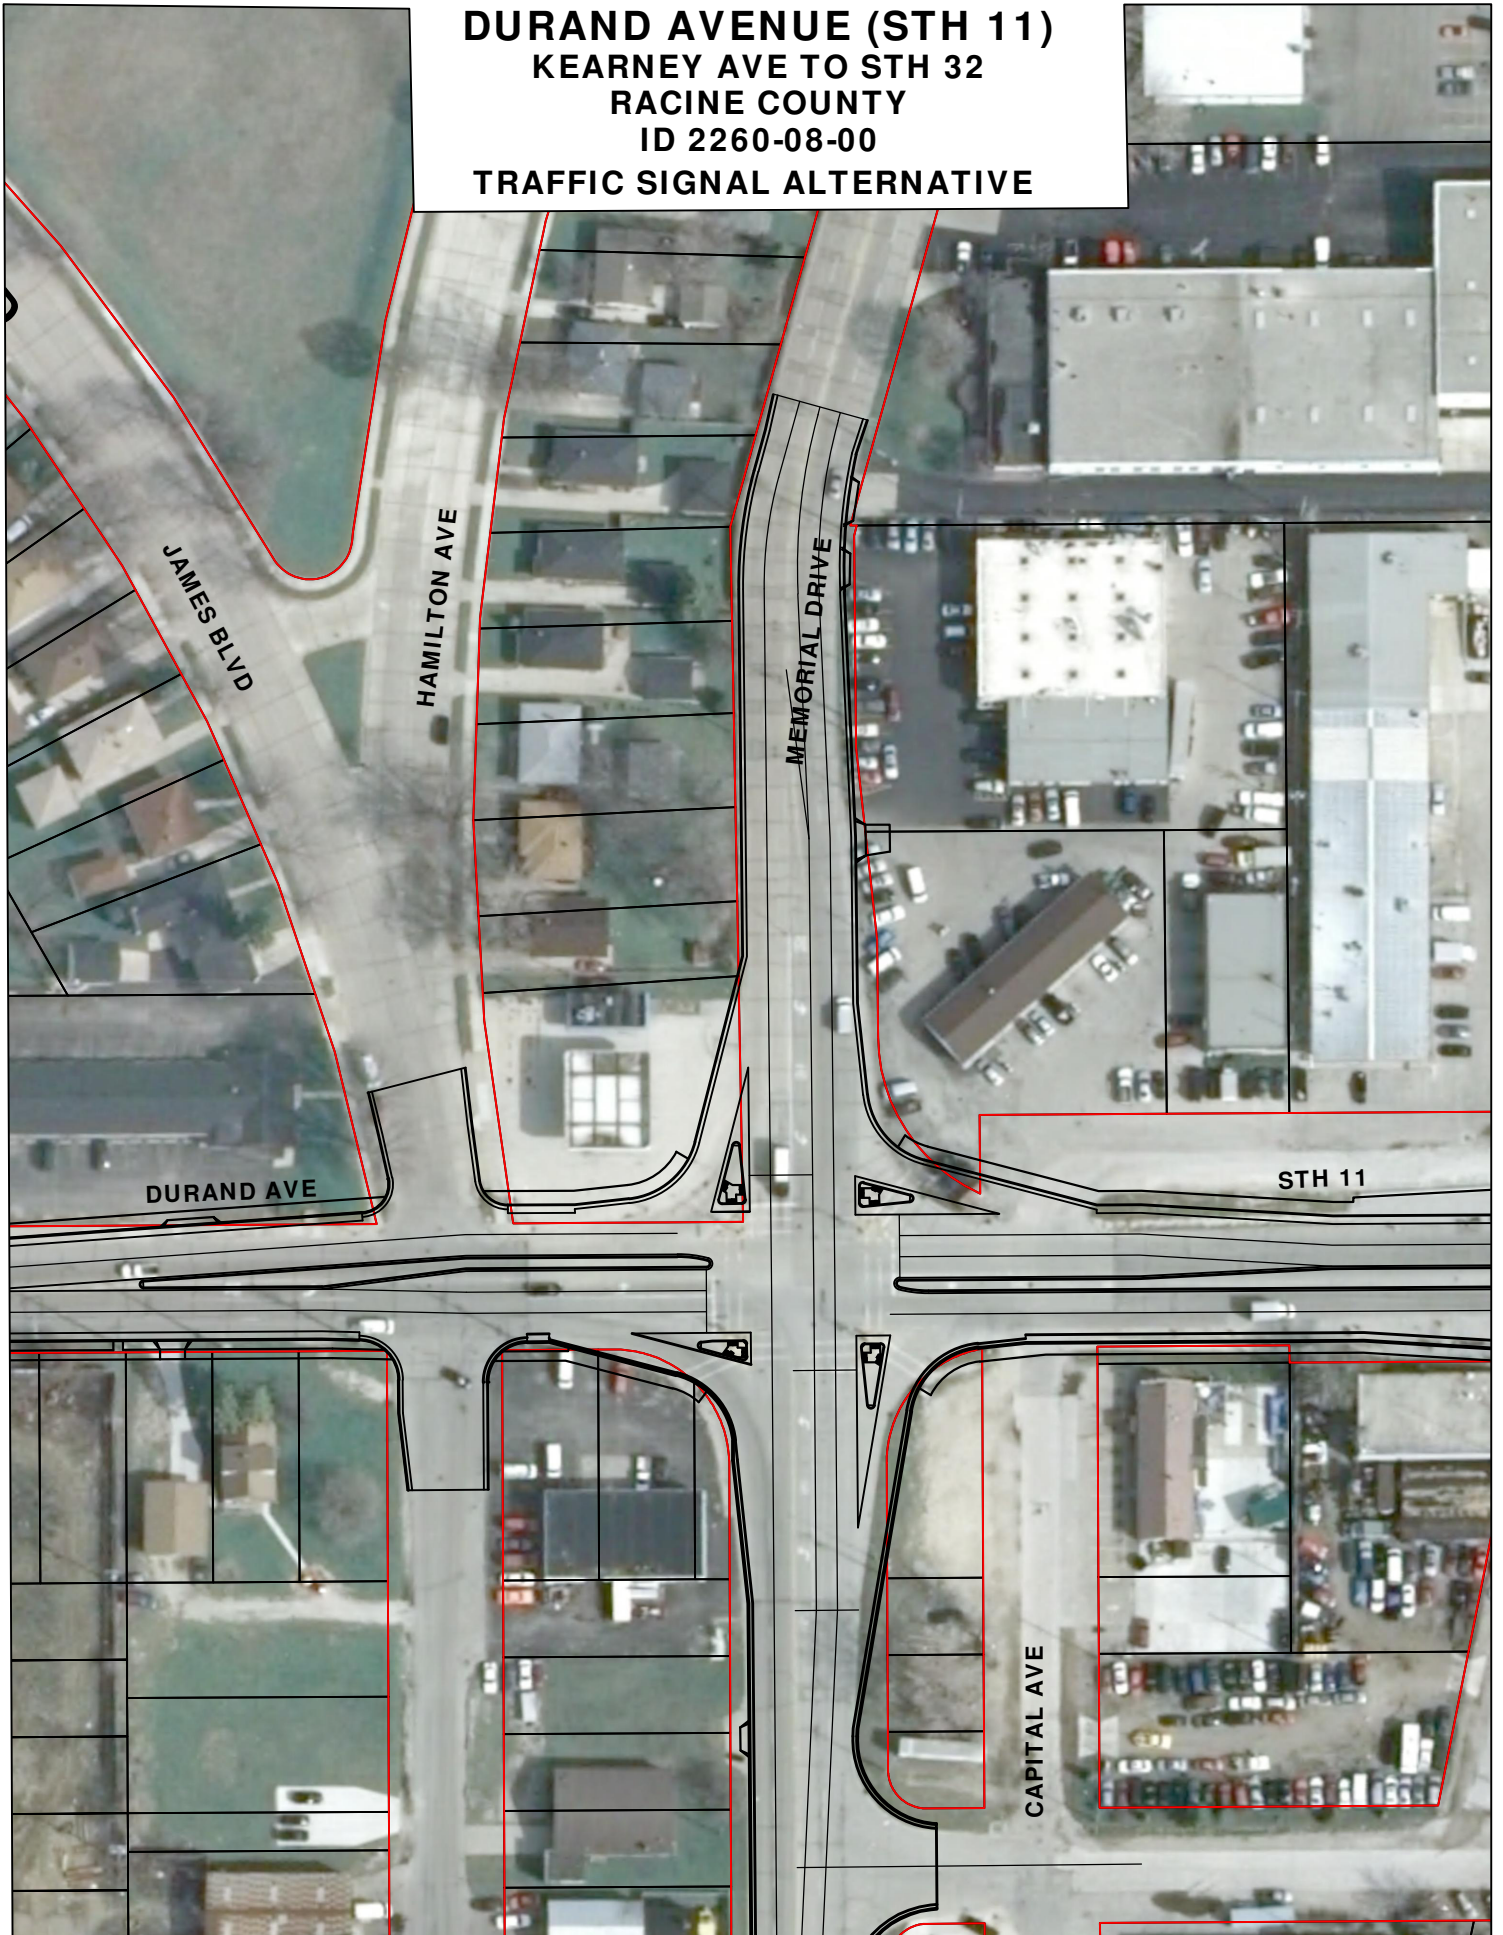

**DURAND AVENUE (STH 11)
KEARNEY AVE TO STH 32
RACINE COUNTY
ID 2260-08-00
TRAFFIC SIGNAL ALTERNATIVE**

**DURAND AVENUE (STH 11)
KEARNEY AVE TO STH 32
RACINE COUNTY
ID 2260-08-00
SINGLE LANE ROUNDABOUT ALTERNATIVE**