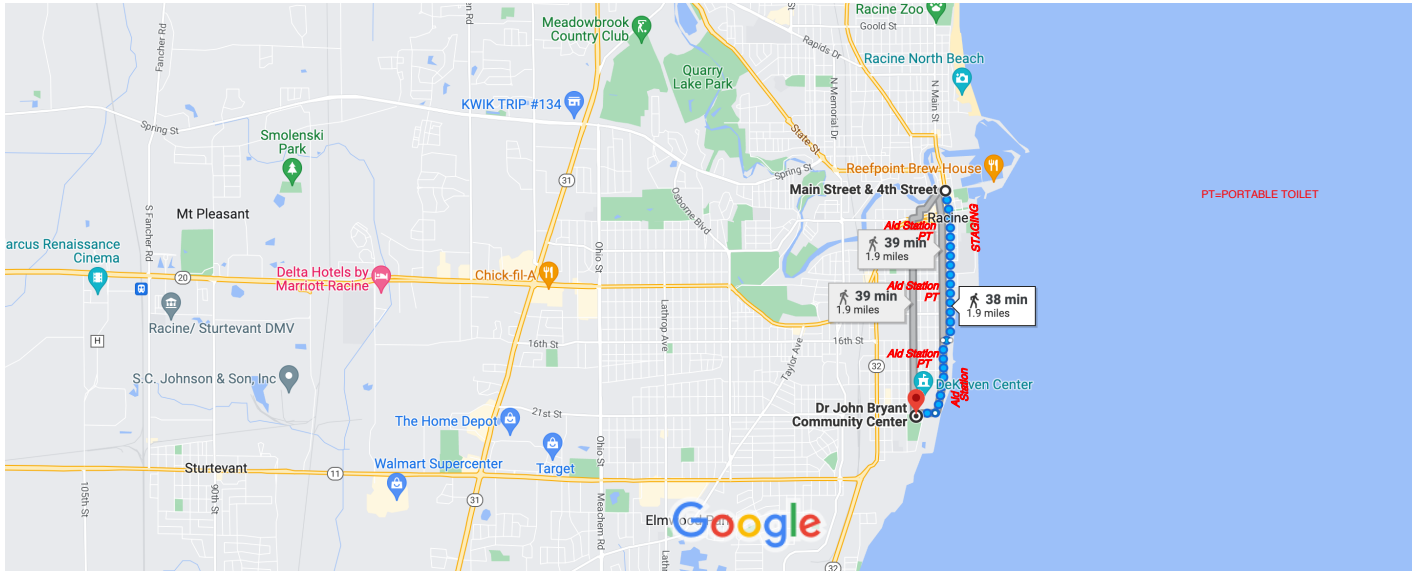

Main St & 4th St, Racine, WI 53403 Walk 1.9 miles, 38 min to Dr John Bryant Community Center, 601 21st St, Racine, WI 53403

Map data ©2023 2000 ft