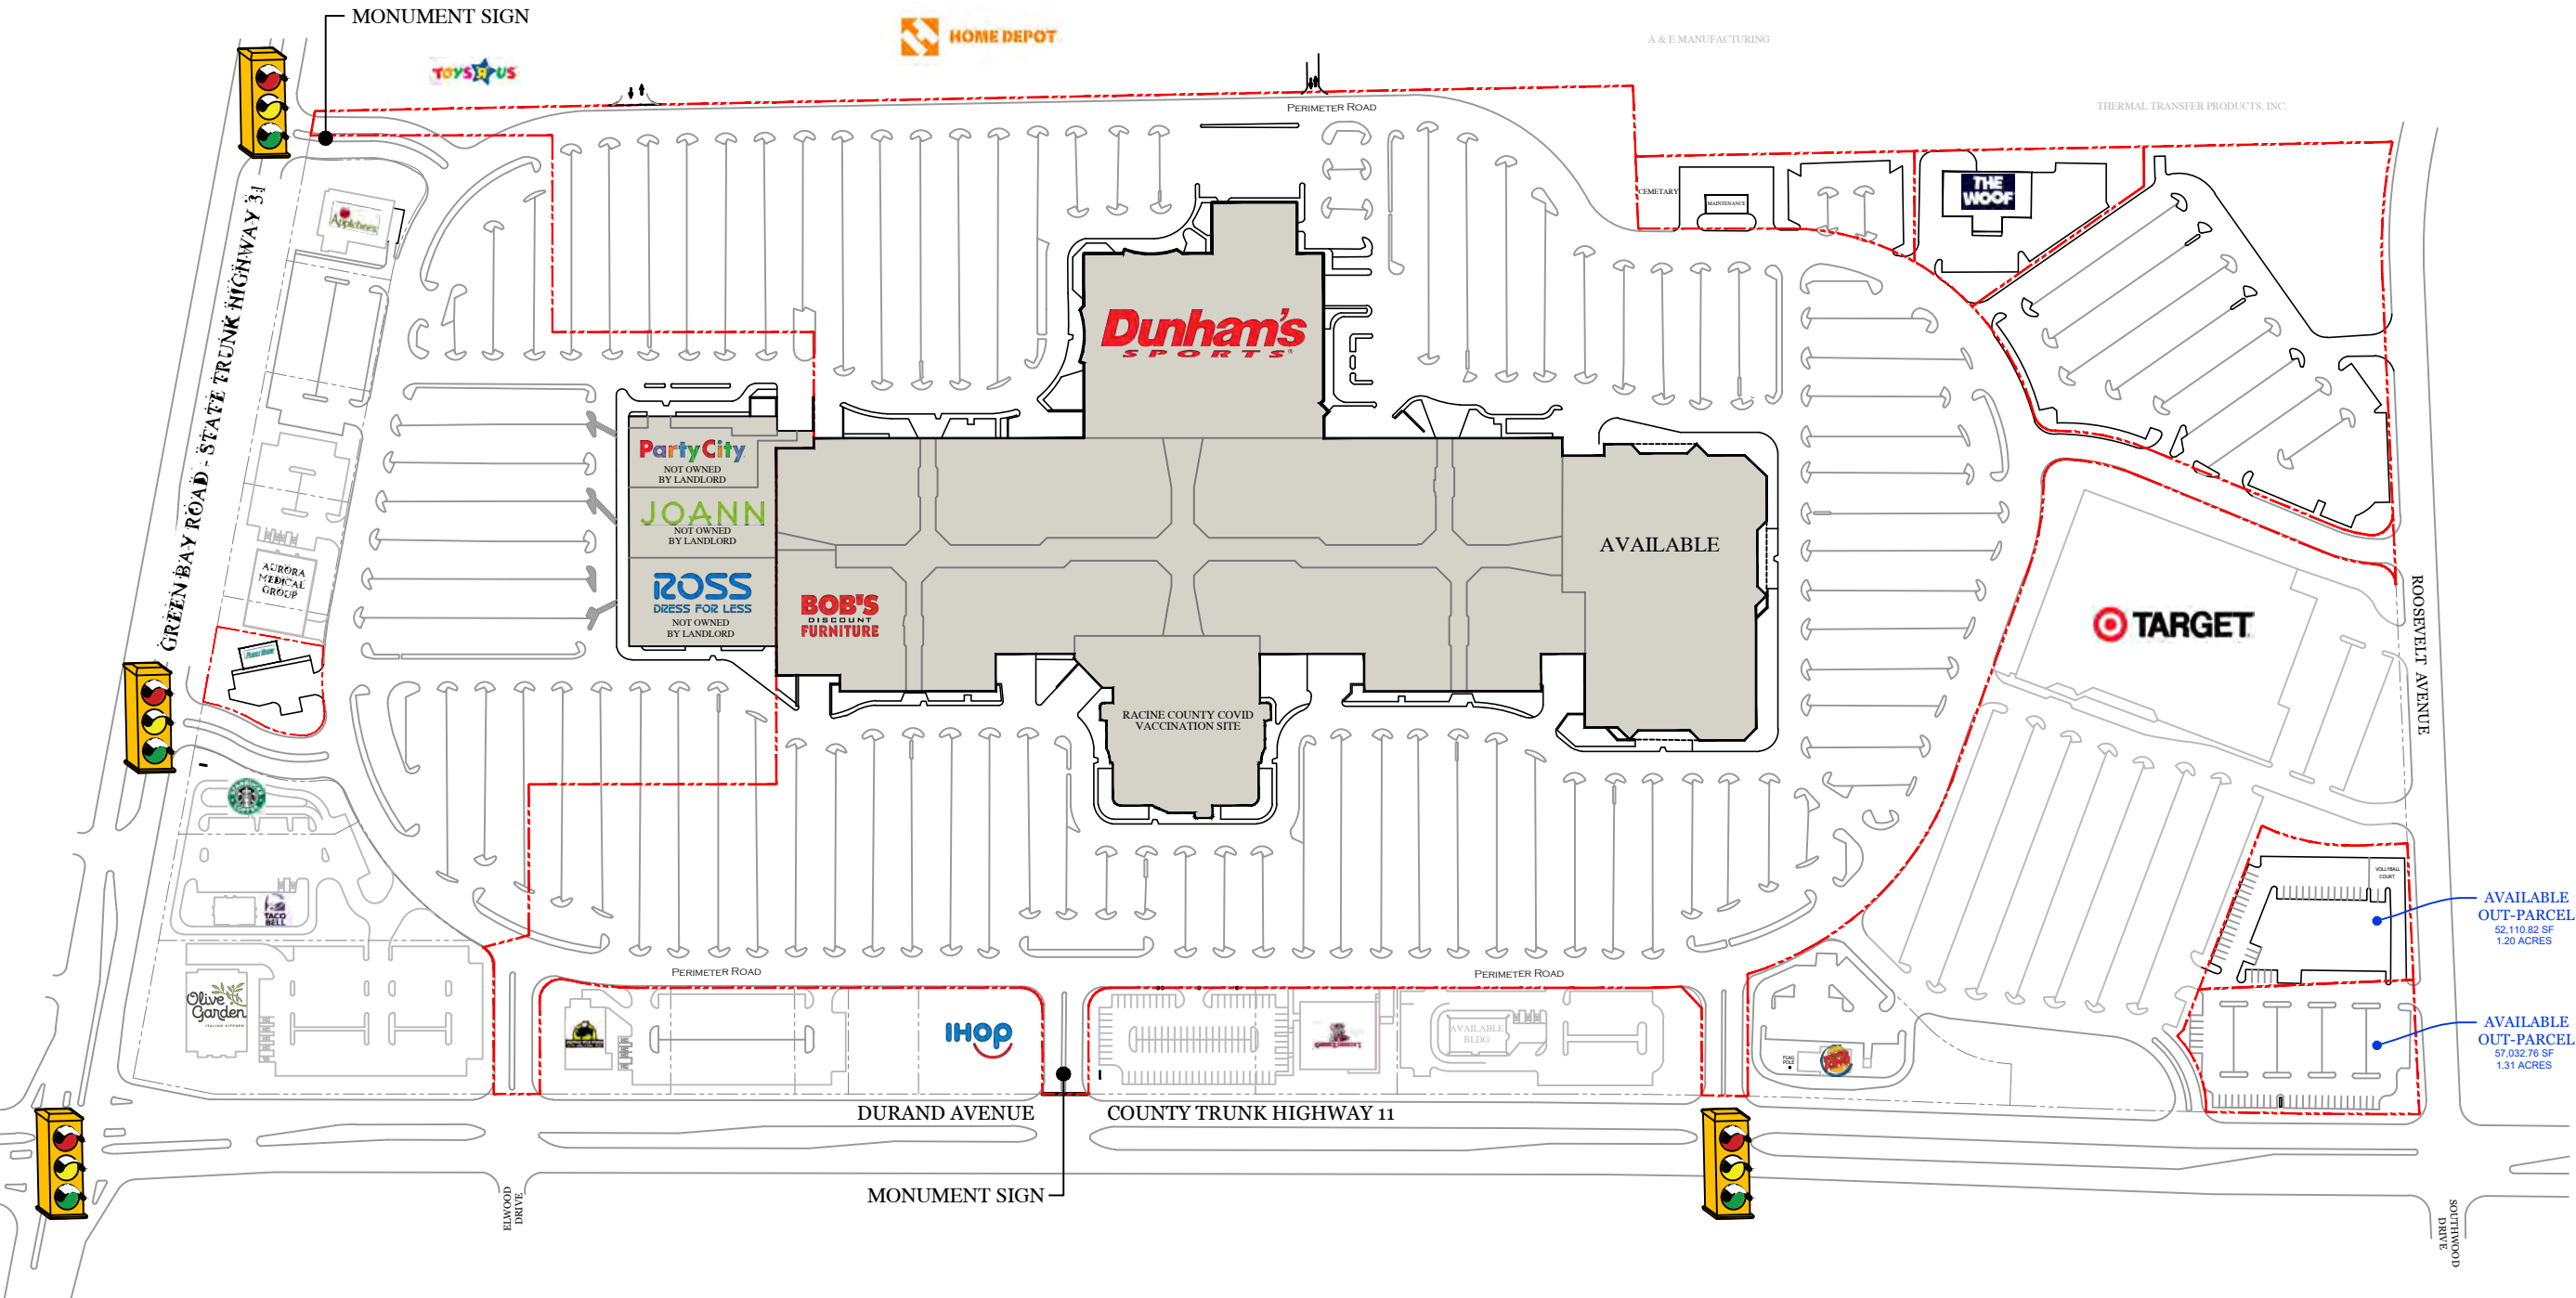

REGENCY MALL

Racine, Wisconsin

AVAILABLE
OUT-PARCEL
52,110.82 SF
1.20 ACRES

AVAILABLE
OUT-PARCEL
57,032.76 SF
1.31 ACRES

EXISTING PARCELS
OWNED BY LANDLORD

FOR LEASING INFORMATION
CALL: 706.434.1700

REGENCY MALL
Racine, Wisconsin

FOR LEASING INFORMATION
CALL: 706.434.1700

PROPOSED SUBDIVISION OF PARCELS OWNED BY LANDLORD

REGENCY MALL

Racine, Wisconsin