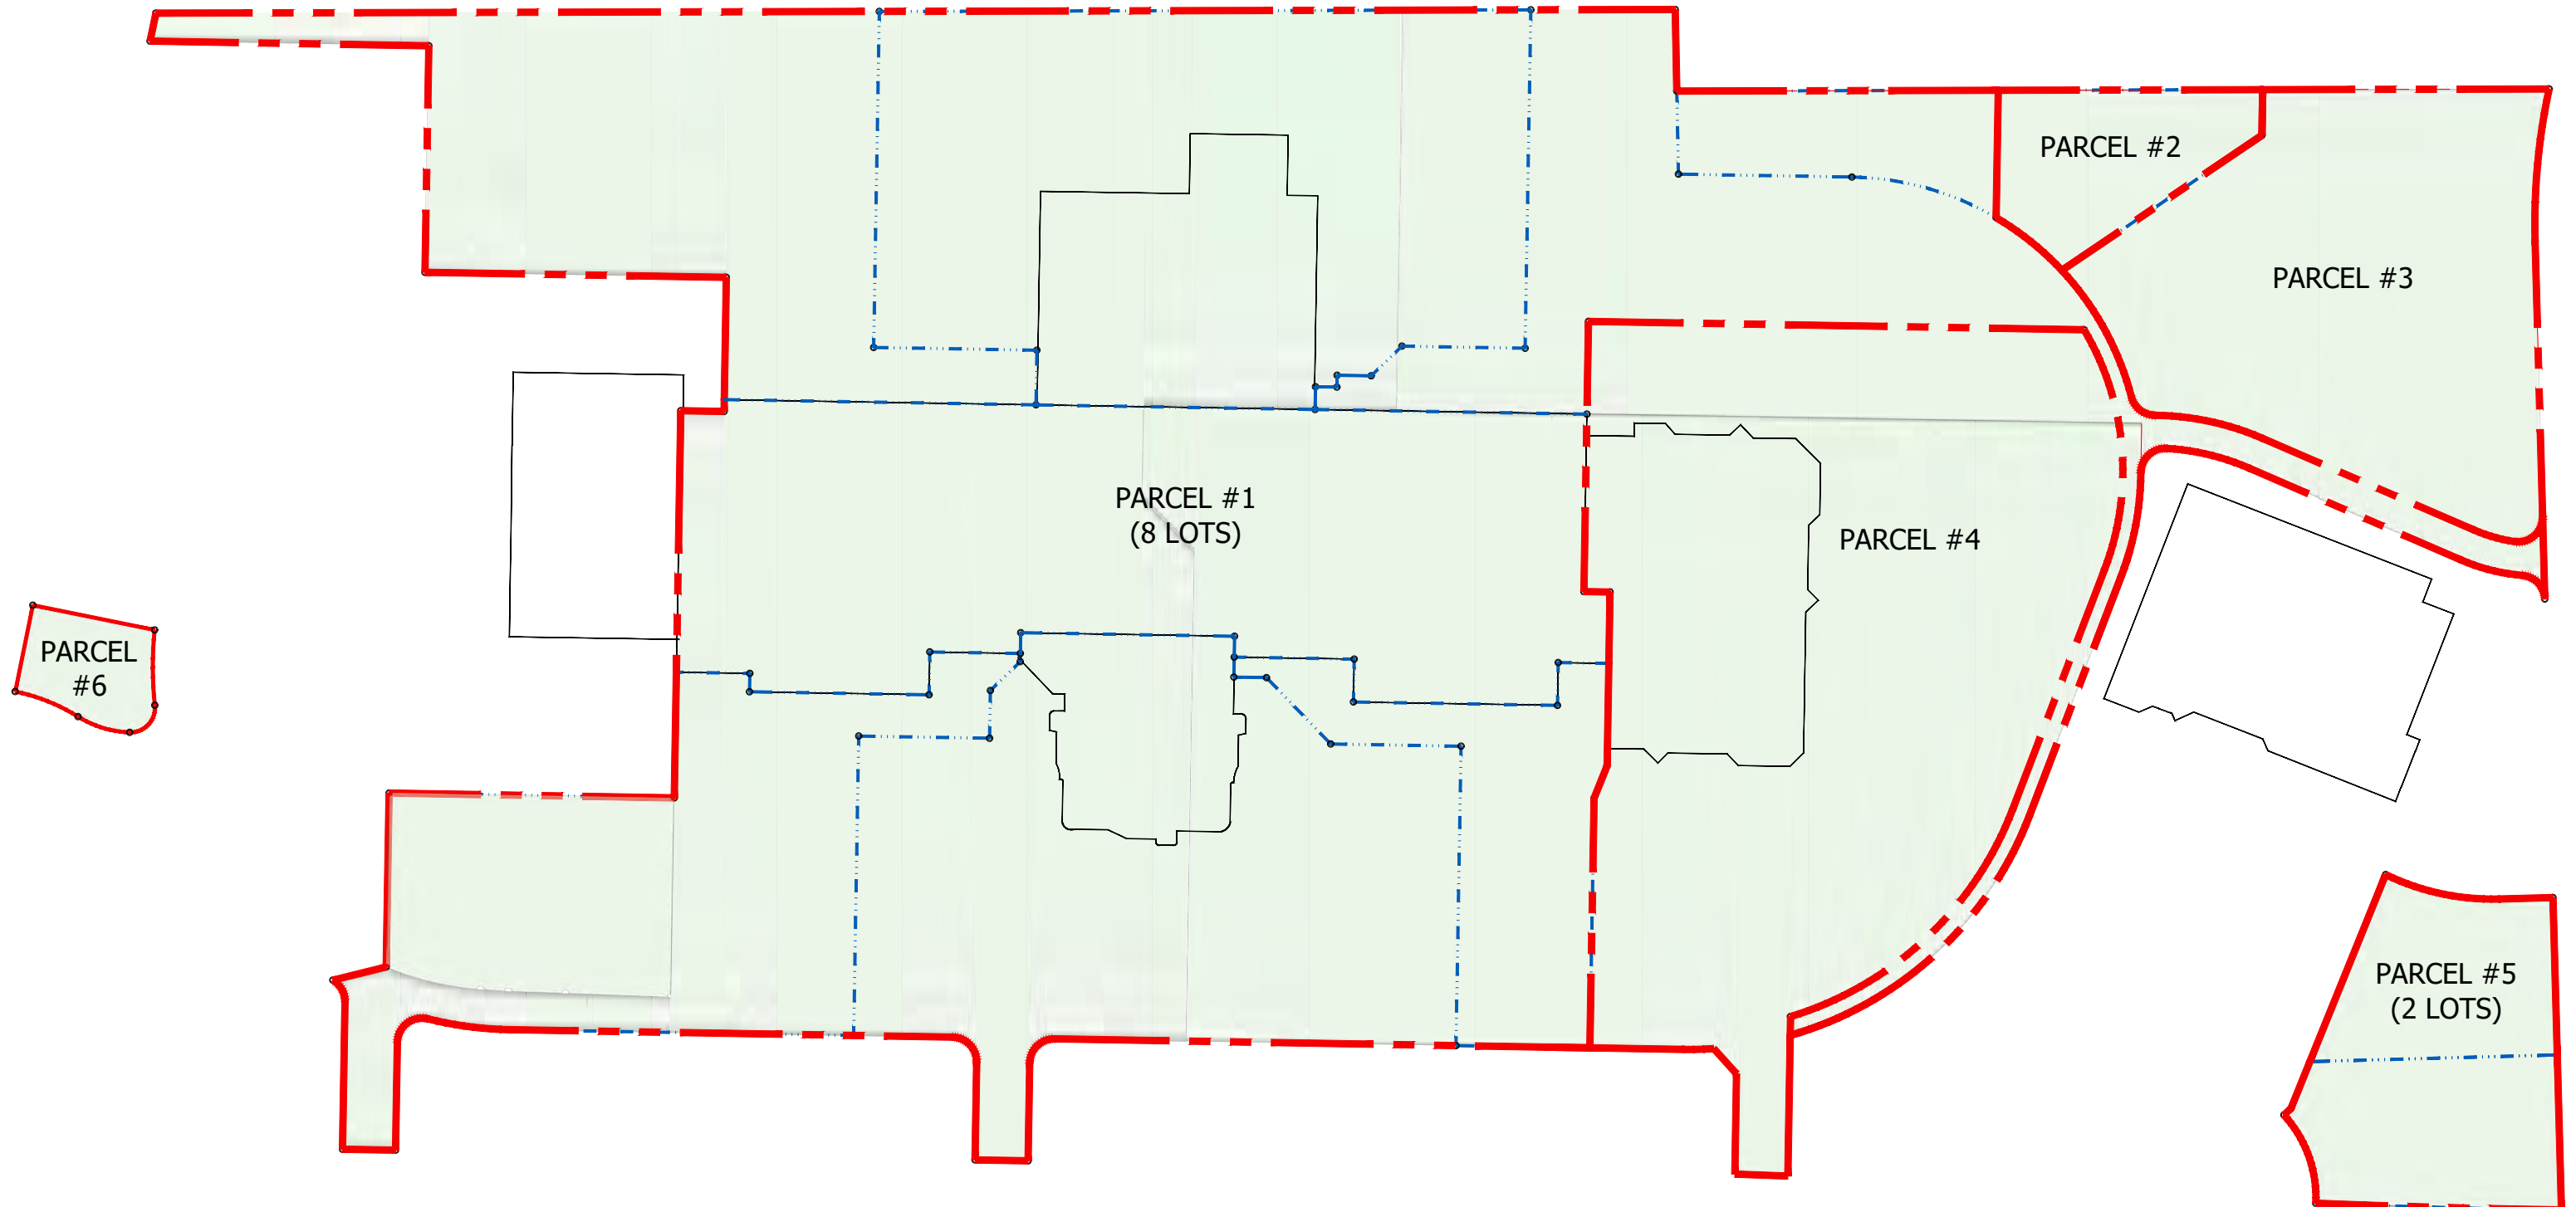

REGENCY MALL

Racine, Wisconsin

AVAILABLE
OUT-PARCEL
52,110.82 SF
1.20 ACRES

AVAILABLE
OUT-PARCEL
57,032.76 SF
1.31 ACRES

EXISTING PARCELS
OWNED BY LANDLORD

FOR LEASING INFORMATION
CALL: 706.434.1700

REGENCY MALL
Racine, Wisconsin

FOR LEASING INFORMATION
CALL: 706.434.1700

PROPOSED SUBDIVISION OF PARCELS OWNED BY LANDLORD

REGENCY MALL

Racine, Wisconsin