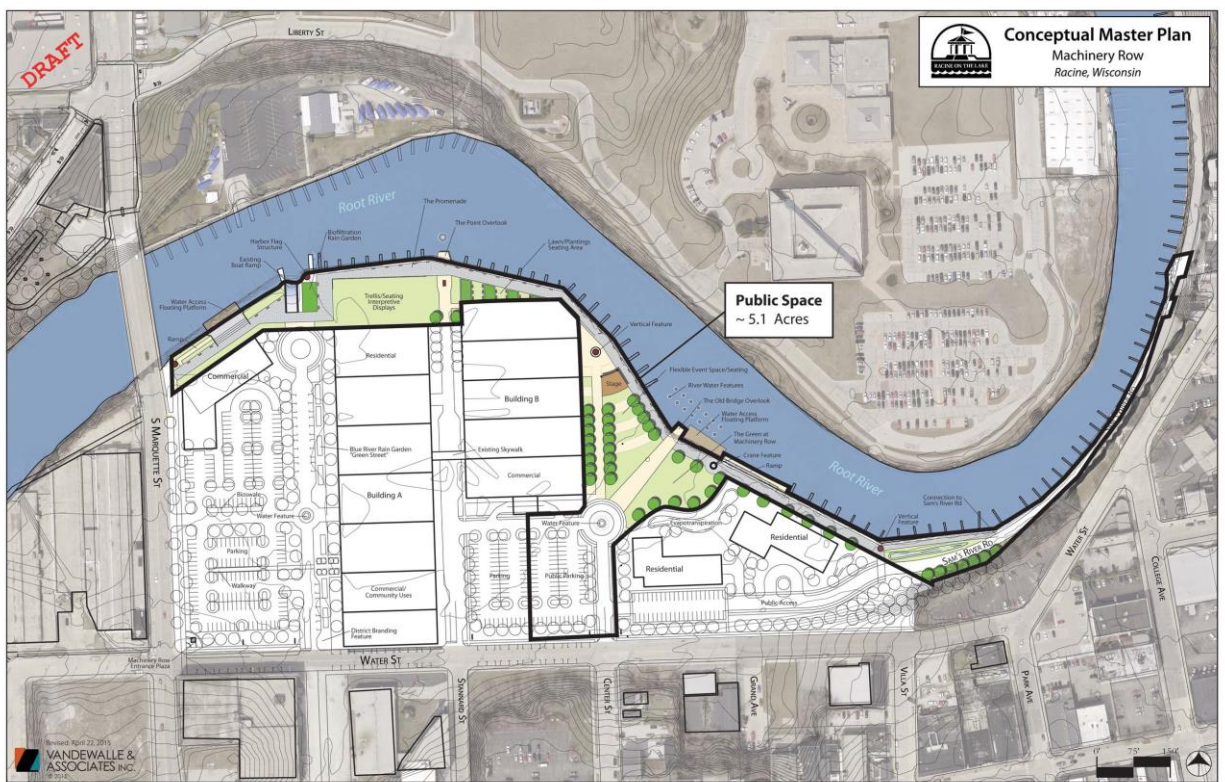

DRAFT

Conceptual Master Plan
Machinery Row
Racine, Wisconsin

Public Space
~ 5.1 Acres