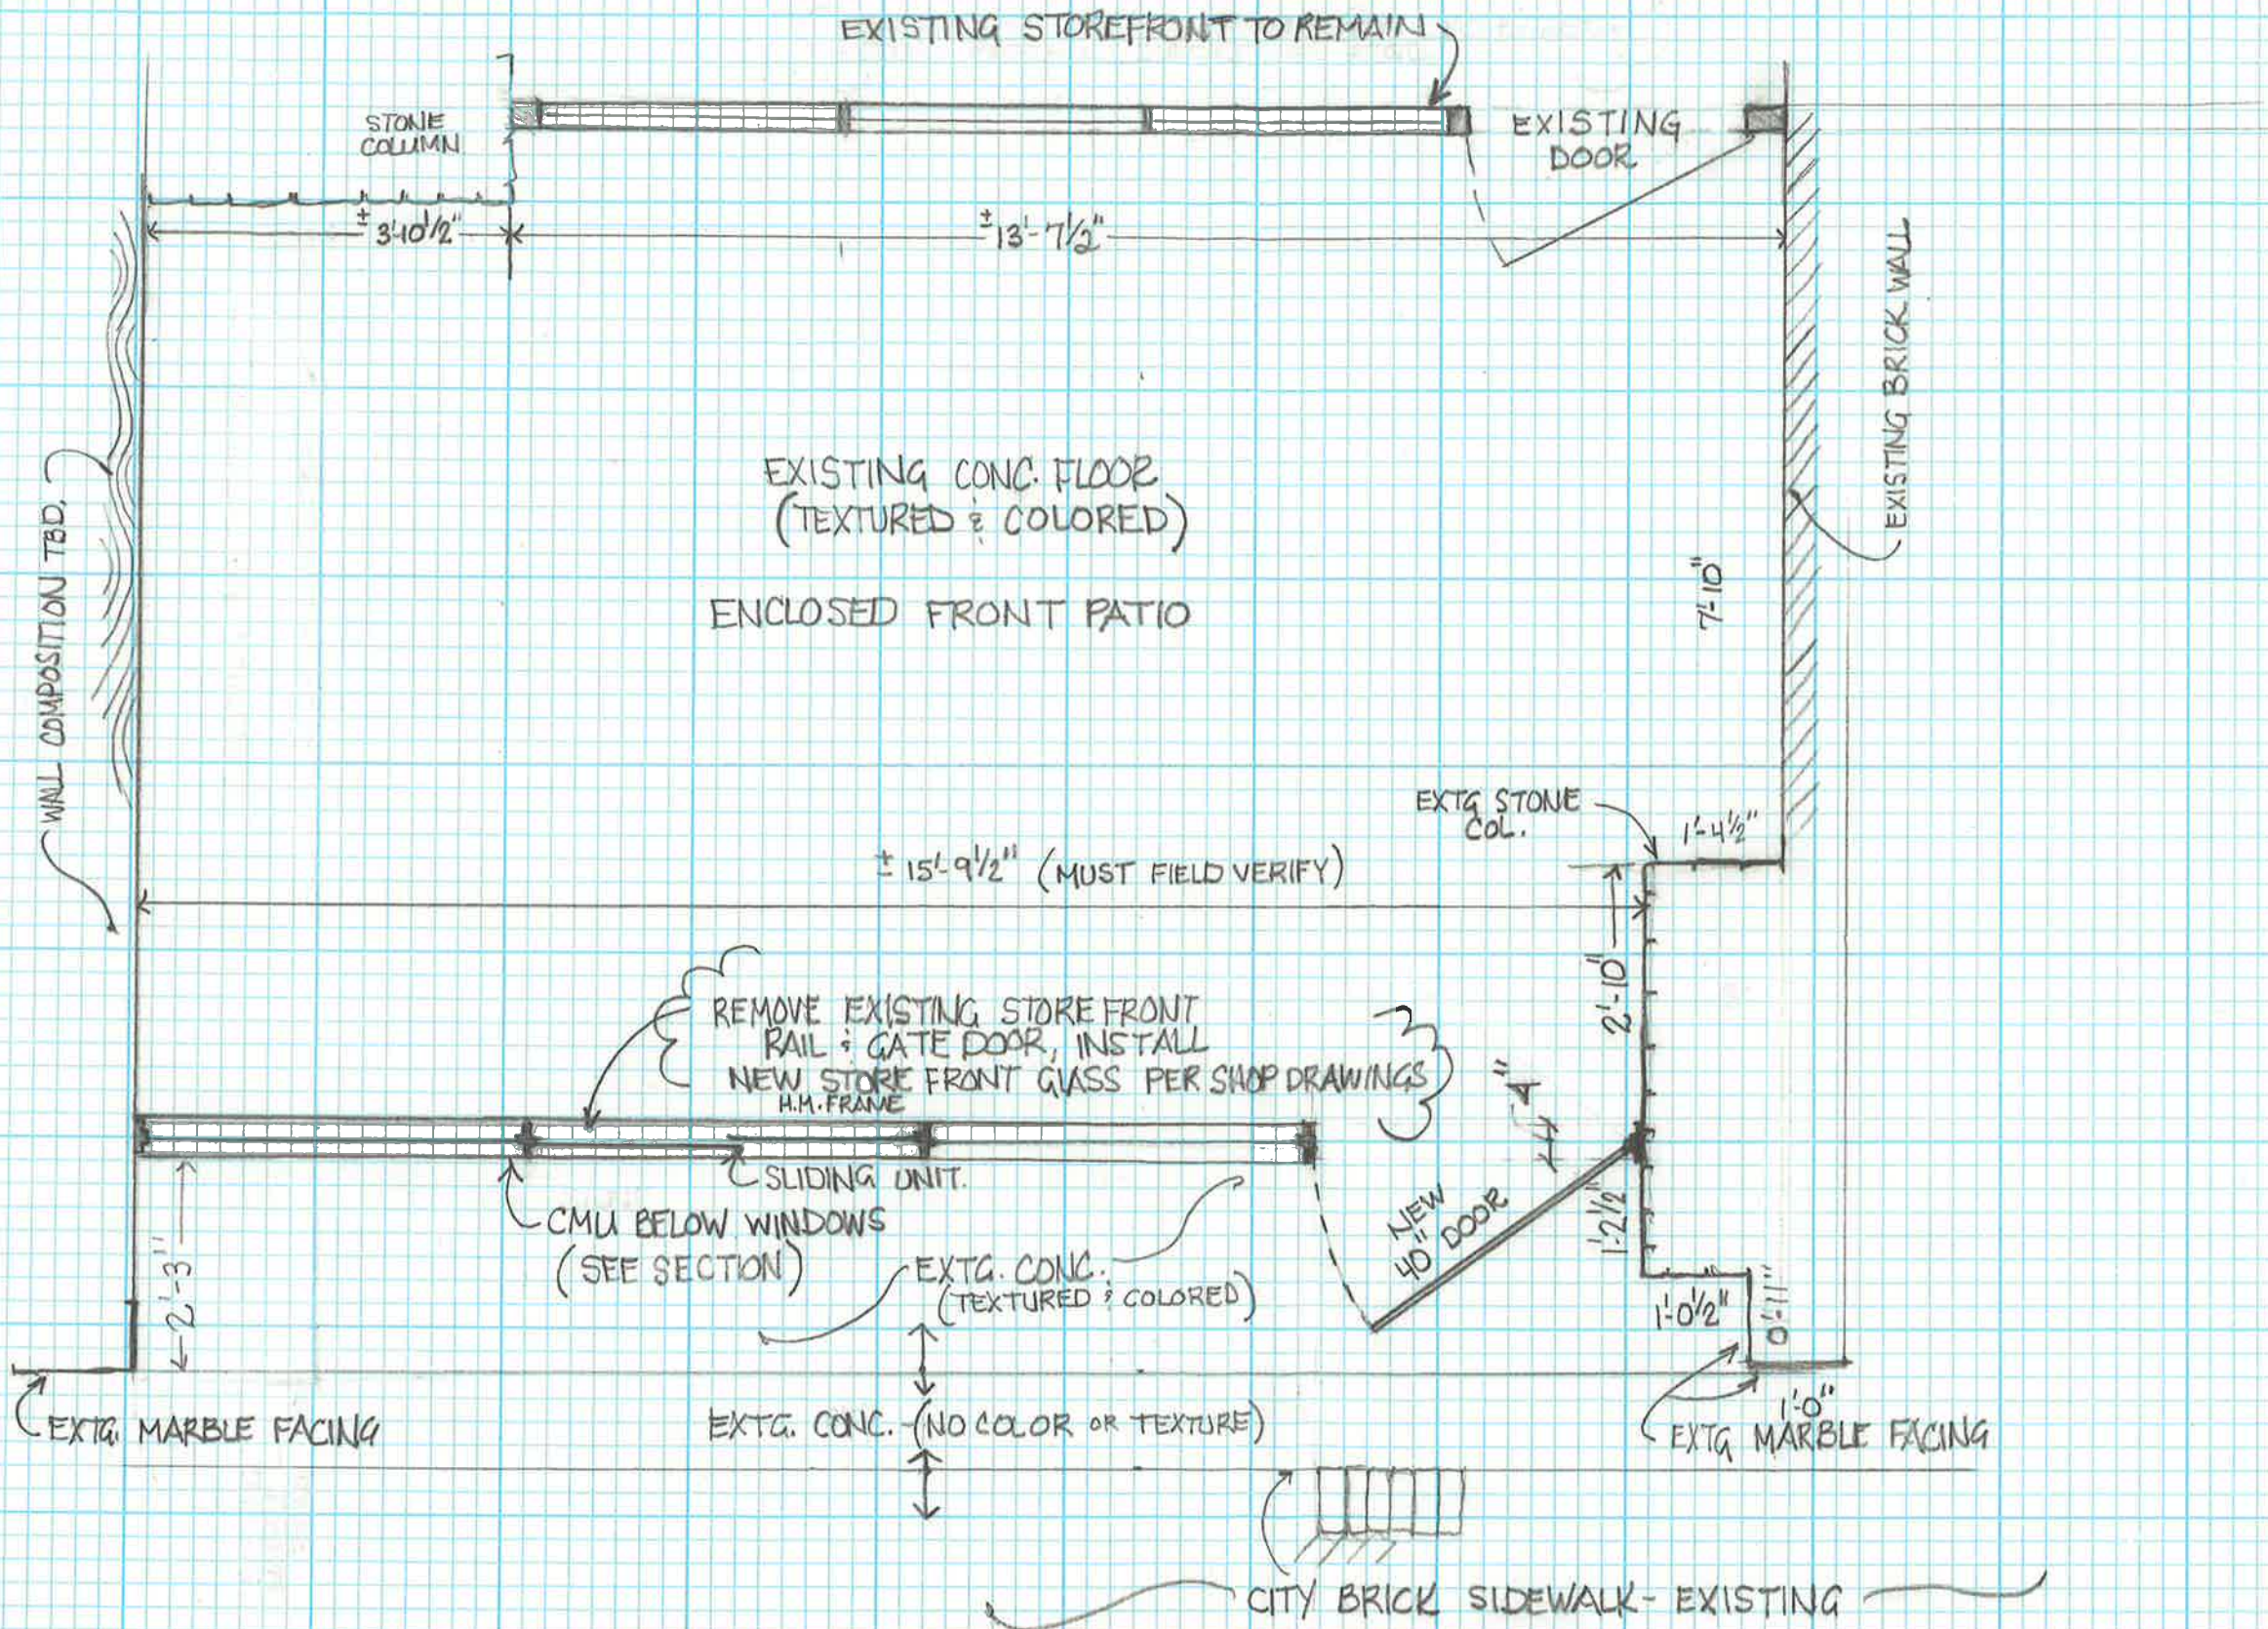

±3'-0"

2'-3"

AWNING -  
SEE SHOP DRAWINGS

7'-0" GRADE  
TO MILLION

8'-0"  
N.T.S.

SCALE : 1" = 1'-0"

VERO RESTAURANT - STORE FRONT REVISIONS

211 6<sup>TH</sup> STREET - RACINE

FLOOR PLAN

SCALE: 1/2" = 1'-0"