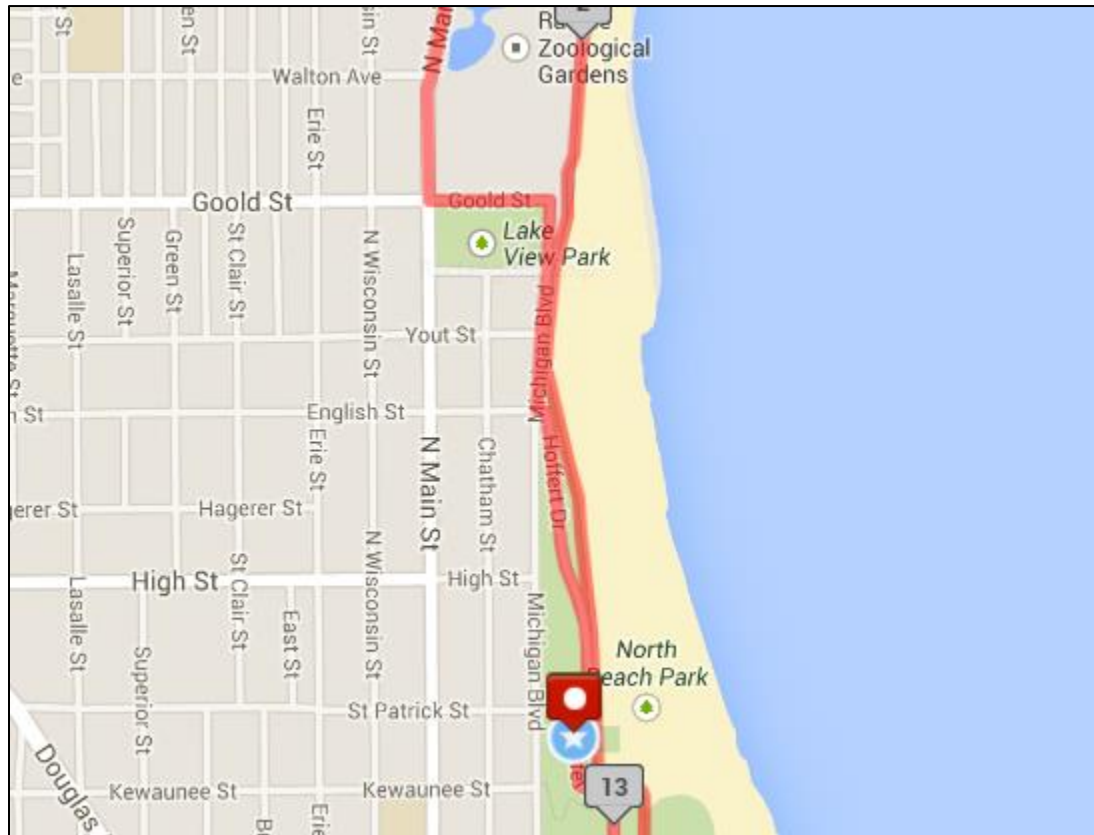

2014 Biggest Loser RunWalk Racine: HALF MARATHON COURSE
Sunday, September 21

Page 1

Start – North Beach Park (Start and Finish is Hoffert Drive even with Beachside Oasis. Same location as the Ironman finish line.)

HALF MARATHON START TIME: 7:30 a.m.

Anticipated Runners: 500

- 0.3 mi Head north on Hoffert Drive
- 0.34 mi Turn right onto Michigan Blvd
- 0.55 mi Turn left on Goold St.
- 0.67 mi Turn right onto N Main St

- 67 mi **Continue north on N Main St toward Lombard Ave**
- 1.36 mi **Turn right onto Lombard Ave**
- 1.47 mi **Head south on Michigan Blvd toward Melvin Ave**
- 1.69 mi **Slight left onto Lake Michigan Pathway**
- 1.73 mi **Continue onto Michigan Blvd**
- 1.85 mi **Continue onto Lake Michigan Pathway**
- 1.89 mi **Head south on Lake Michigan Pathway**
- 2.11 mi **Slight right to stay on Lake Michigan Pathway**

12.85 mi **Turn left toward Barker St**

12.95 mi **Turn right onto Hoffert Dr**

12.96 mi **Head north on Hoffert Dr**

13.12 mi **Finish**