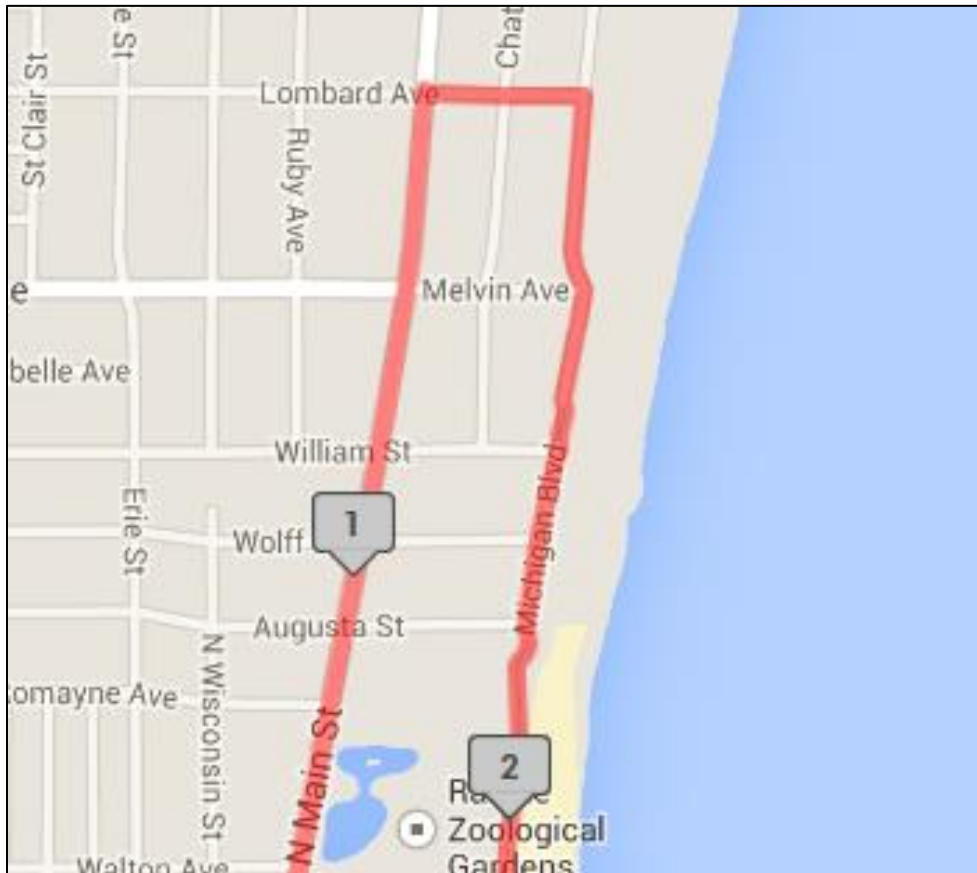

2014 Biggest Loser RunWalk Racine: HALF MARATHON COURSE
Sunday, September 21

Page 1

Start – North Beach Park (Start and Finish is Hoffert Drive even with Beachside Oasis. Same location as the Ironman finish line.)

HALF MARATHON START TIME: 7:30 a.m.

Anticipated Runners: 500

- 0.3 mi Head north on Hoffert Drive
- 0.34 mi Turn right onto Michigan Blvd
- 0.55 mi Turn left on Goold St.
- 0.67 mi Turn right onto N Main St

- 67 mi **Continue north on N Main St toward Lombard Ave**
- 1.36 mi **Turn right onto Lombard Ave**
- 1.47 mi **Head south on Michigan Blvd toward Melvin Ave**
- 1.69 mi **Slight left onto Lake Michigan Pathway**
- 1.73 mi **Continue onto Michigan Blvd**
- 1.85 mi **Continue onto Lake Michigan Pathway**
- 1.89 mi **Head south on Lake Michigan Pathway**
- 2.11 mi **Slight right to stay on Lake Michigan Pathway**

12.85 mi **Turn left toward Barker St**

12.95 mi **Turn right onto Hoffert Dr**

12.96 mi **Head north on Hoffert Dr**

13.12 mi **Finish**