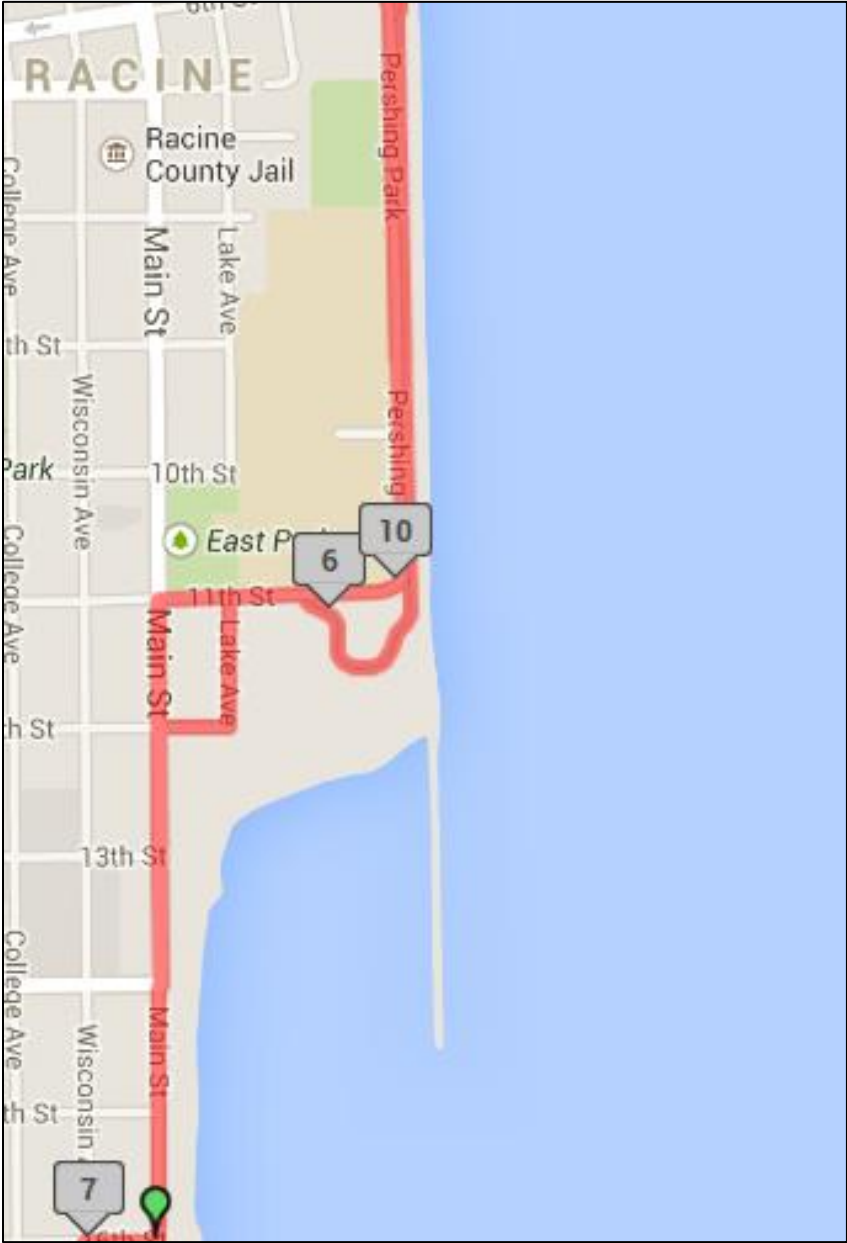

6.8 mi **U-Turn - Head north on Main St toward 16th St**

6.94 mi **Turn left onto 16th St**

7 mi **Turn left onto Wisconsin Ave**

7.34 mi **Head west on De Koven Ave toward College Ave**

7.57 mi **Head south on Grand Ave toward 20th St**

7.79 mi **Head west on 21st St toward Center St**

7.85 mi **Head south on Center St toward Sandra Ct**

8.15 mi **Turn on 24th St**

8.23 mi **Continue onto Roosevelt Park Dr**

8.25 mi **Head north on Roosevelt Park Dr toward 21st St**

- 8.53mi Head east on 21st St toward Wisconsin Ave
- 9.05mi Head north on Wisconsin Ave toward 16th St
- 9.19mi Turn right onto 16th St
- 9.25mi Turn left onto Main St

9.26 mi **Head north on Main St toward 11th St**

- 11.31 mi **Head east on Water St toward Marquette St**
- 11.64 mi **U- Turn on Water St at Marquette St**
- 11.8 mi **Head north on Wisconsin Ave toward 2nd St**
- 12.01 mi **Wisconsin Ave turns slightly right and becomes 2nd St**
- 12.07 mi **Turn left onto Main St**
- 12.13 mi **Head north on Main St toward Dodge St**
- 12.25 mi **Turn right onto Dodge St**