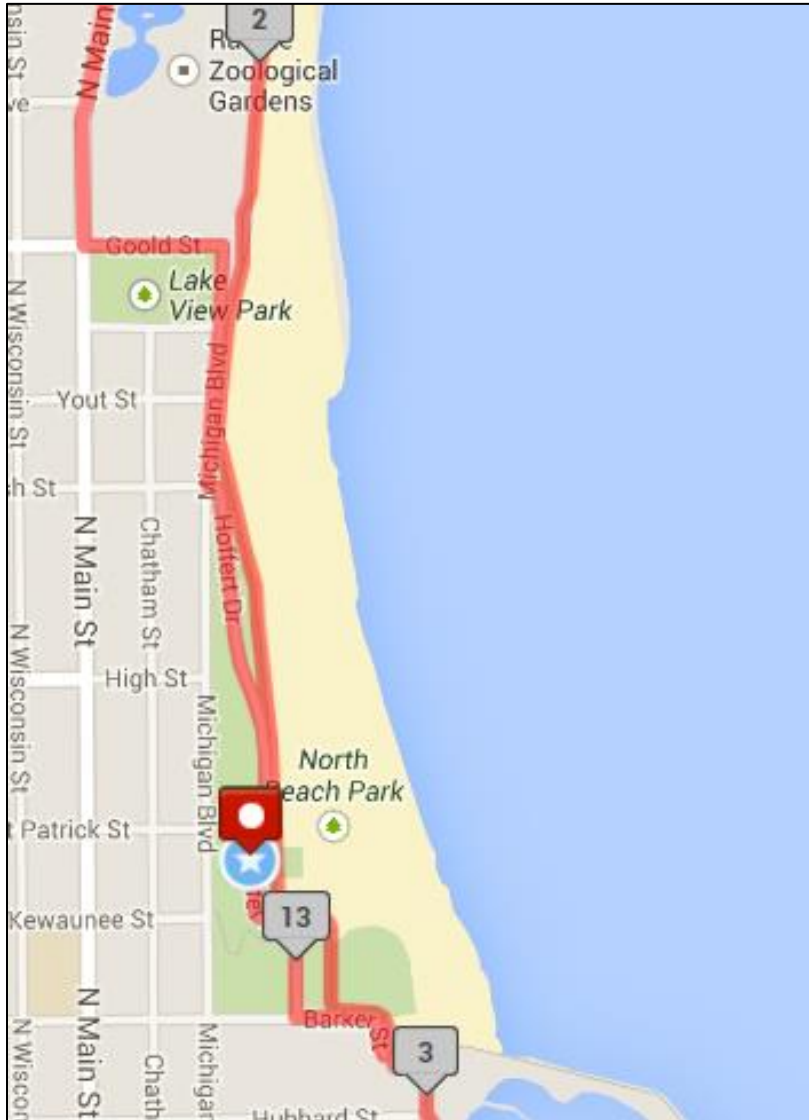

2014 Biggest Loser RunWalk Racine: HALF MARATHON COURSE
Sunday, September 21

Page 1

Start – North Beach Park (Start and Finish is Hoffert Drive even with Beachside Oasis. Same location as the Ironman finish line.)

HALF MARATHON START TIME: 7:30 a.m.

Anticipated Runners: 500

- 0.3 mi Head north on Hoffert Drive
- 0.34 mi Turn right onto Michigan Blvd
- 0.55 mi Turn left on Goold St.
- 0.67 mi Turn right onto N Main St

- 67 mi **Continue north on N Main St toward Lombard Ave**
- 1.36 mi **Turn right onto Lombard Ave**
- 1.47 mi **Head south on Michigan Blvd toward Melvin Ave**
- 1.69 mi **Slight left onto Lake Michigan Pathway**
- 1.73 mi **Continue onto Michigan Blvd**
- 1.85 mi **Continue onto Lake Michigan Pathway**
- 1.89 mi **Head south on Lake Michigan Pathway**
- 2.11 mi **Slight right to stay on Lake Michigan Pathway**

12.85 mi **Turn left toward Barker St**

12.95 mi **Turn right onto Hoffert Dr**

12.96 mi **Head north on Hoffert Dr**

13.12 mi **Finish**