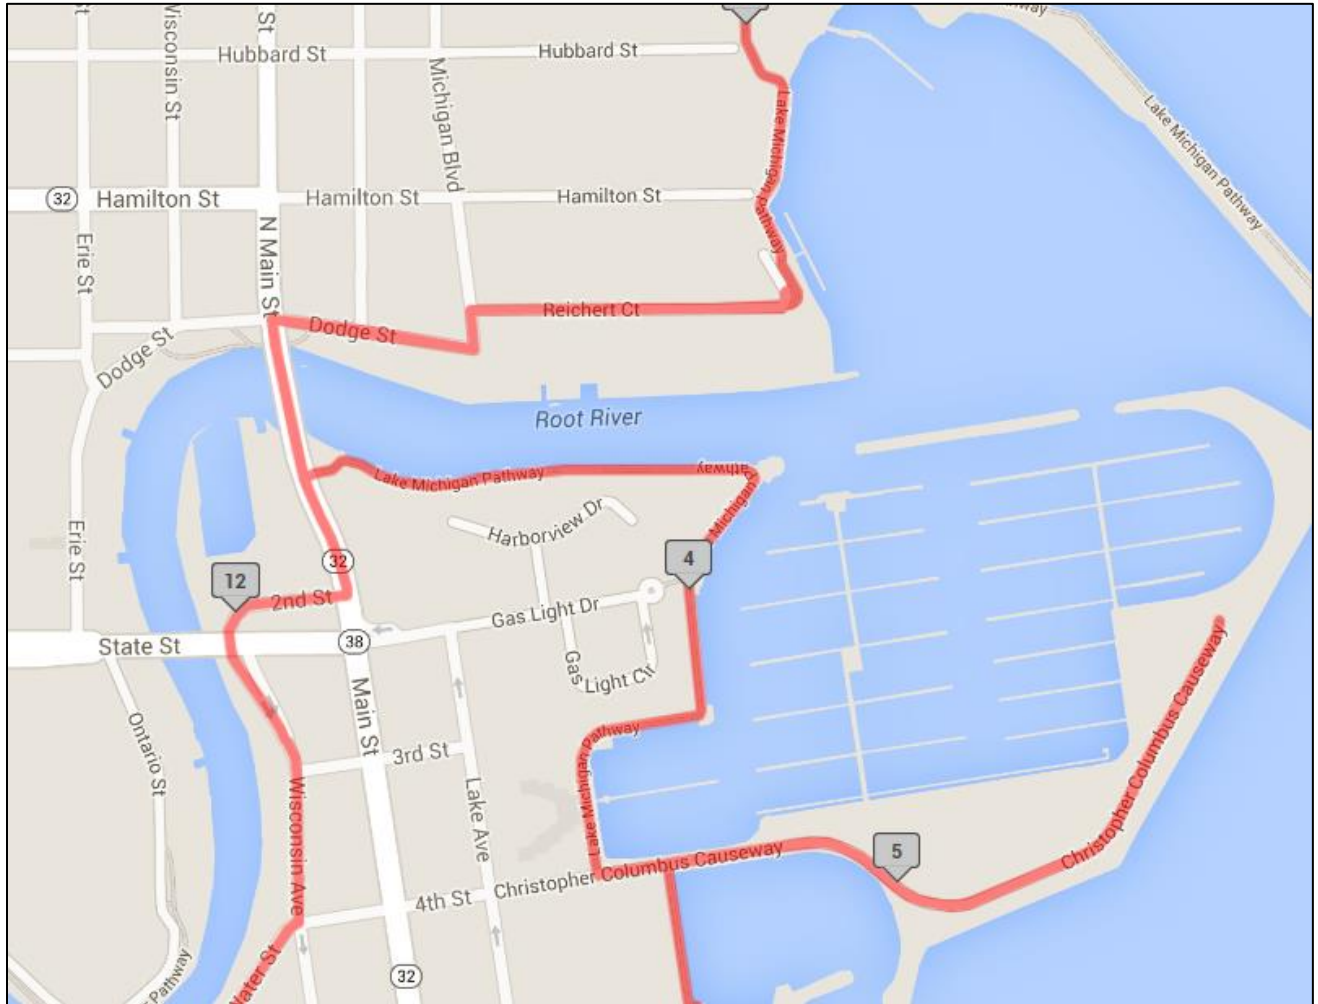

HALF MARATHON START TIME: 7:30 a.m.

Anticipated Runners: 500

- 0.3 mi Head north on Hoffert Drive
- 0.34 mi Turn right onto Michigan Blvd
- 0.55 mi Turn left on Goold St.
- 0.67 mi Turn right onto N Main St

- 67 mi **Continue north on N Main St toward Lombard Ave**
- 1.36 mi **Turn right onto Lombard Ave**
- 1.47 mi **Head south on Michigan Blvd toward Melvin Ave**
- 1.69 mi **Slight left onto Lake Michigan Pathway**
- 1.73 mi **Continue onto Michigan Blvd**
- 1.85 mi **Continue onto Lake Michigan Pathway**
- 1.89 mi **Head south on Lake Michigan Pathway**
- 2.11 mi **Slight right to stay on Lake Michigan Pathway**

- 2.17 mi **Head south on Lake Michigan Pathway**
- 2.32 mi **Slight left to stay on Lake Michigan Pathway**
- 2.42 mi **Head south on Lake Michigan Pathway**
- 2.73 mi **Head southeast on Lake Michigan Pathway**
- 2.86 mi **Head east on Lake Michigan Pathway**
- 2.95 mi **Head east on Lake Michigan Pathway**

12.85 mi **Turn left toward Barker St**

12.95 mi **Turn right onto Hoffert Dr**

12.96 mi **Head north on Hoffert Dr**

13.12 mi **Finish**