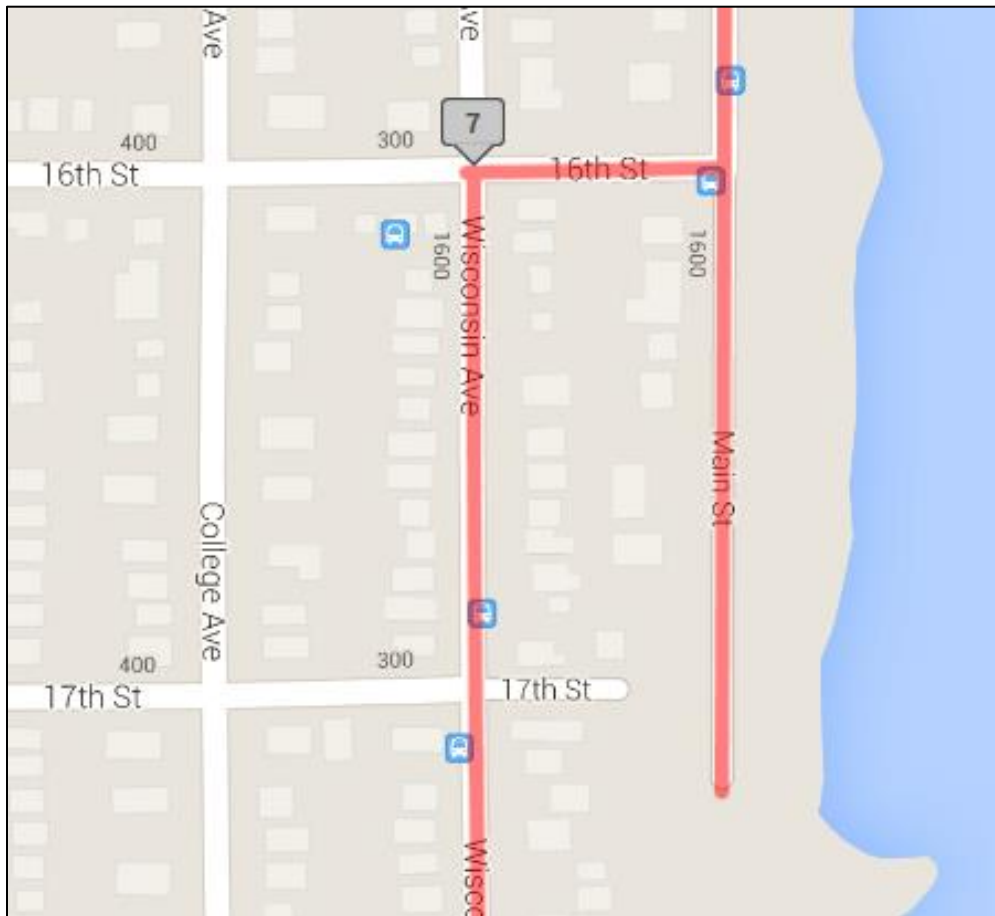

- 3.19 mi **Continue onto Reichert Ct**
- 3.38 mi **Head south on Michigan Blvd toward Dodge St**
- 3.53 mi **Head west on Dodge St toward N Main St**
- 3.53 mi **Turn left onto N Main St**
- 3.63 mi **Turn left onto Lake Michigan Pathway**
- 3.64 mi **Head east on Lake Michigan Pathway**
- 3.91 mi **Head south on Lake Michigan Pathway toward Christopher Columbus Causeway**

4.23 mi **Turn left onto Christopher Columbus Causeway**

4.71 mi **U- Turn - Head south on Christopher Columbus Causeway toward Lake Michigan Pathway**

5.15 mi **Turn left onto Lake Michigan Pathway**

5.16 mi **Head south on Lake Michigan Pathway (note this is Pathway, not Pershing Park Drive, which will be under construction.)**

- 5.88 mi **Head southwest on Lake Michigan Pathway toward 11th St**
- 6.03 mi **Head northwest on Lake Michigan Pathway toward 11th St**
- 6.03 mi **Turn left onto 11th St**
- 6.09 mi **Head west on 11th St toward Lake Ave**
- 6.09 mi **Turn left onto Lake Ave Destination will be on the right**
- 6.19 mi **Head south on Lake Ave toward 12th St**
- 6.19 mi **Lake Ave turns right and becomes 12th St**
- 6.25 mi **Head south on Main St toward 16th St**

12.85 mi **Turn left toward Barker St**

12.95 mi **Turn right onto Hoffert Dr**

12.96 mi **Head north on Hoffert Dr**

13.12 mi **Finish**