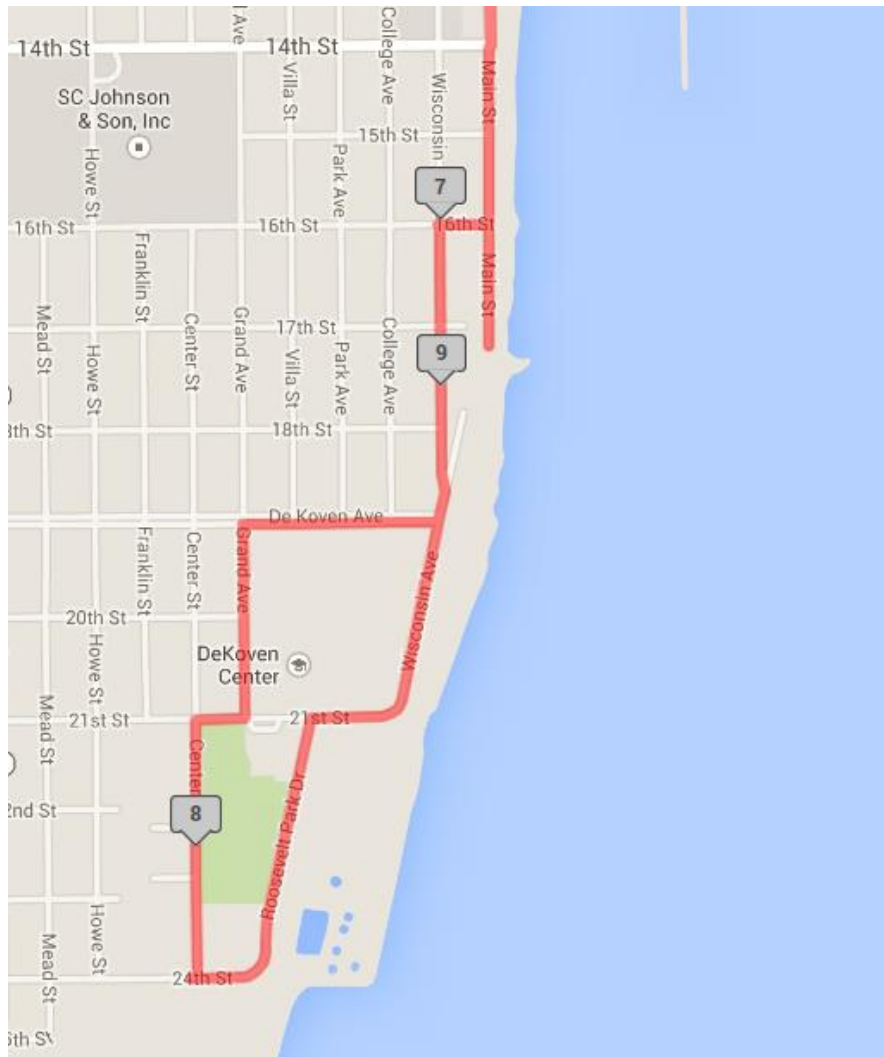

- 3.19 mi **Continue onto Reichert Ct**
- 3.38 mi **Head south on Michigan Blvd toward Dodge St**
- 3.53 mi **Head west on Dodge St toward N Main St**
- 3.53 mi **Turn left onto N Main St**
- 3.63 mi **Turn left onto Lake Michigan Pathway**
- 3.64 mi **Head east on Lake Michigan Pathway**
- 3.91 mi **Head south on Lake Michigan Pathway toward Christopher Columbus Causeway**

4.23 mi **Turn left onto Christopher Columbus Causeway**

4.71 mi **U- Turn - Head south on Christopher Columbus Causeway toward Lake Michigan Pathway**

5.15 mi **Turn left onto Lake Michigan Pathway**

5.16 mi **Head south on Lake Michigan Pathway (note this is Pathway, not Pershing Park Drive, which will be under construction.)**

- 5.88 mi **Head southwest on Lake Michigan Pathway toward 11th St**
- 6.03 mi **Head northwest on Lake Michigan Pathway toward 11th St**
- 6.03 mi **Turn left onto 11th St**
- 6.09 mi **Head west on 11th St toward Lake Ave**
- 6.09 mi **Turn left onto Lake Ave Destination will be on the right**
- 6.19 mi **Head south on Lake Ave toward 12th St**
- 6.19 mi **Lake Ave turns right and becomes 12th St**
- 6.25 mi **Head south on Main St toward 16th St**

6.8 mi **U-Turn - Head north on Main St toward 16th St**

6.94 mi **Turn left onto 16th St**

7 mi **Turn left onto Wisconsin Ave**

7.34 mi **Head west on De Koven Ave toward College Ave**

7.57 mi **Head south on Grand Ave toward 20th St**