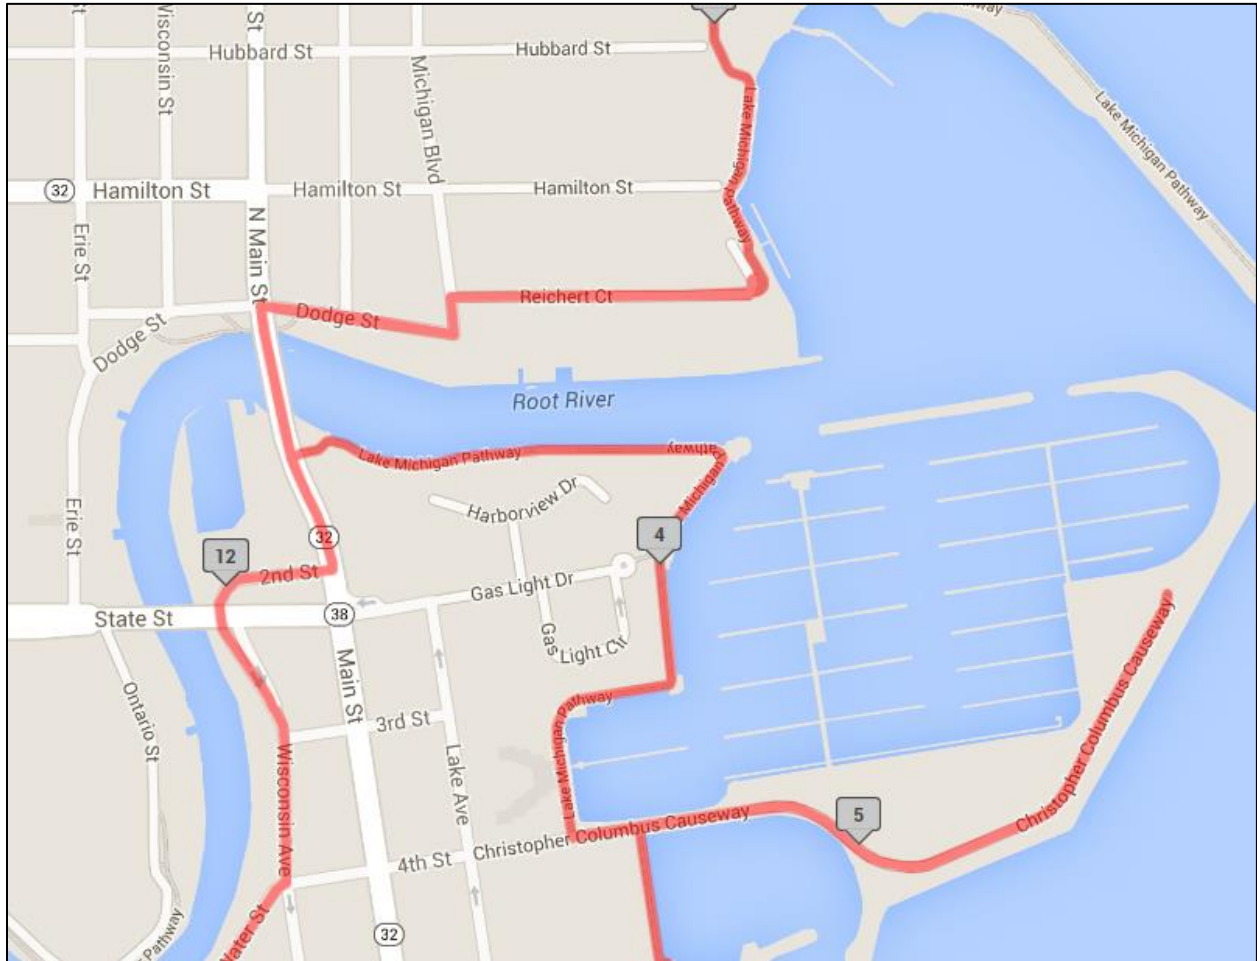

4.23 mi   **Turn left onto Christopher Columbus Causeway**

4.71 mi   **U- Turn - Head south on Christopher Columbus Causeway toward Lake Michigan Pathway**

5.15 mi   **Turn left onto Lake Michigan Pathway**