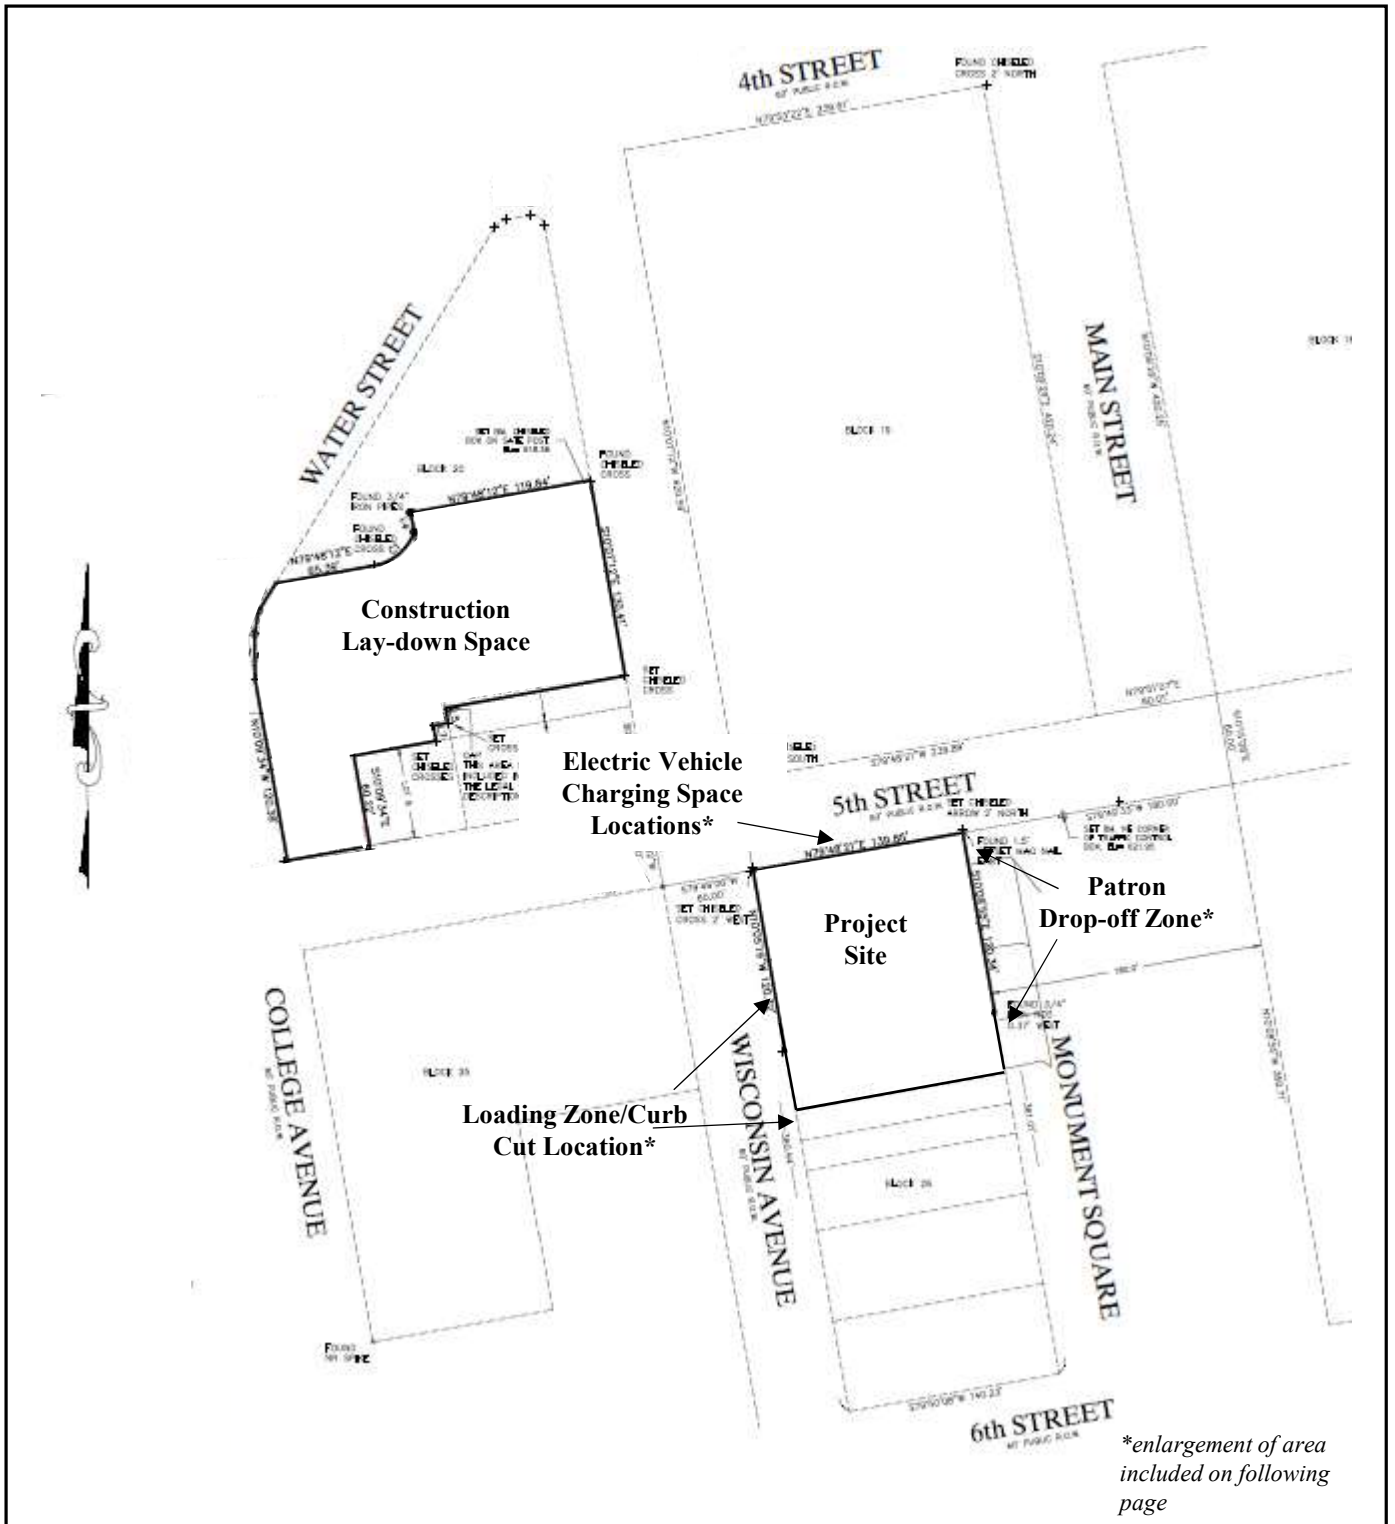

# Patron Drop-off Zone

Fifth Street

Monument Square

Patron Drop-off Zone

# Electric Vehicle Charging Spaces

Location of 2 EV Spaces

Plan View

Location of 2 EV Spaces

Satellite View

# Loading Zone/Curb Cut Location\*

## Plan View