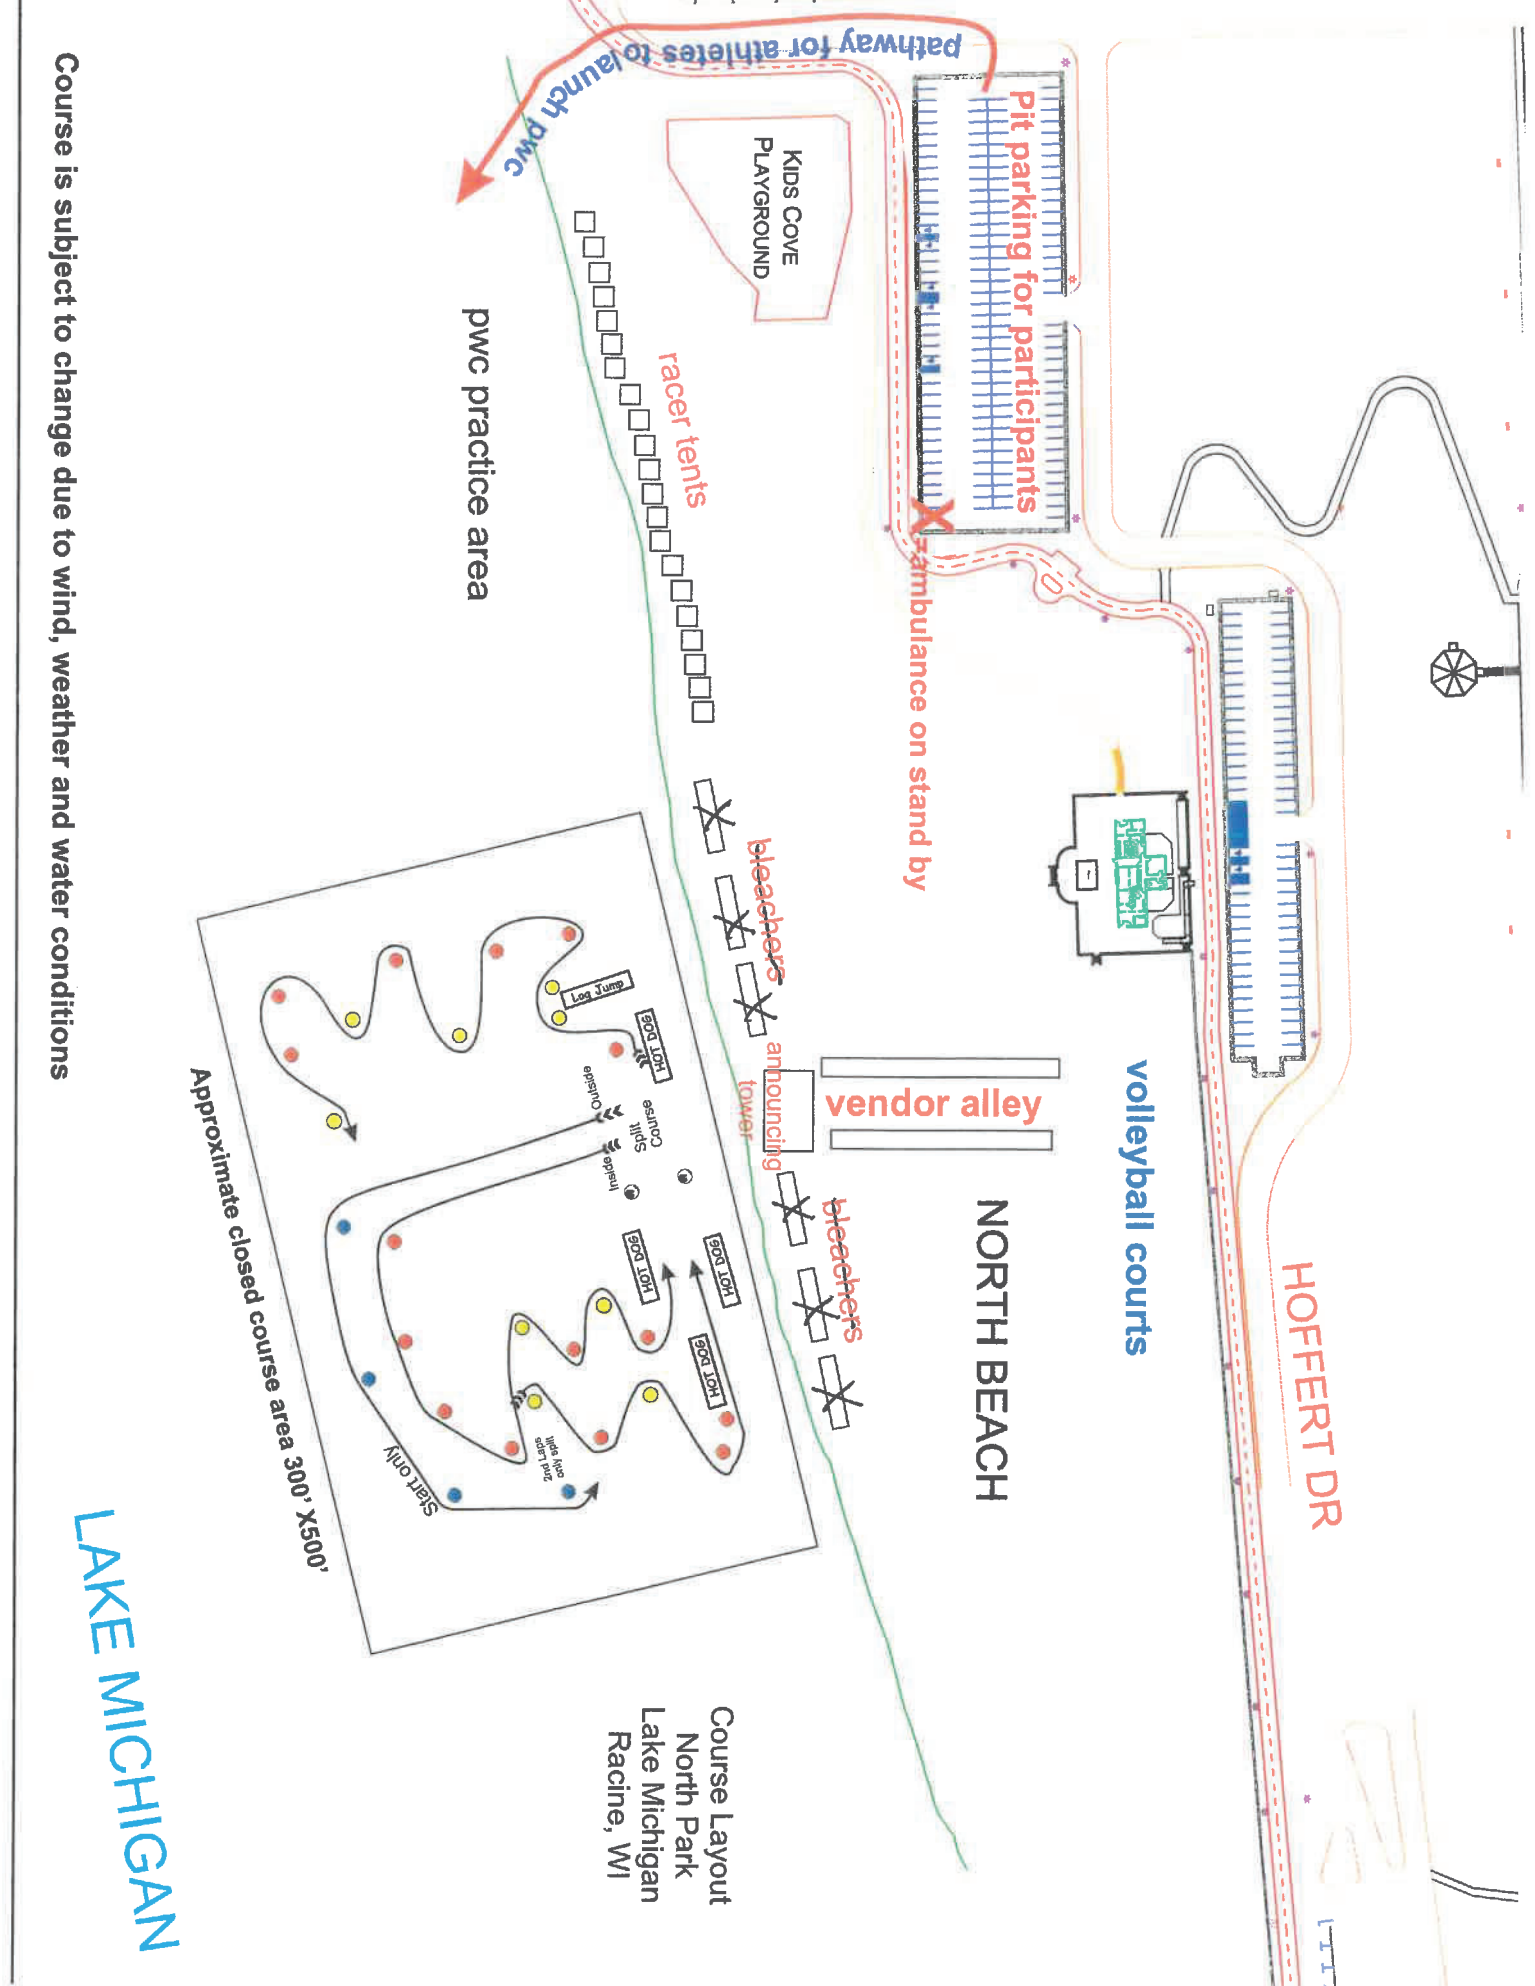

PRO WATERCROSS TOUR STOP - RACINE, WISCONSIN

SITE MAP: July 28-29, 2018:

North Beach Park, 100 Kewaunee St, Racine, WI 53403

This is not the actual race course, the course will be determined on Thursday, taking wind, weather and water conditions into consideration.

This illustration in NOT to scale, it is for frame of reference

EVENT PARKING

OVERFLOW PARKING

HOFFERT DRIVE

BARKER STREET

- TECH/MEDICAL TENT
- COMPETITOR TENTS
- PRO WATERCROSS
- COMPETITOR PARKING
- COMPETITOR ATV/UTV PATH

Course Layout
 North Park
 Lake Michigan
 Racine, WI

Approximate closed course area is 3,000' X 5,000'

LAKE MICHIGAN

Course is subject to change due to wind, weather and water conditions