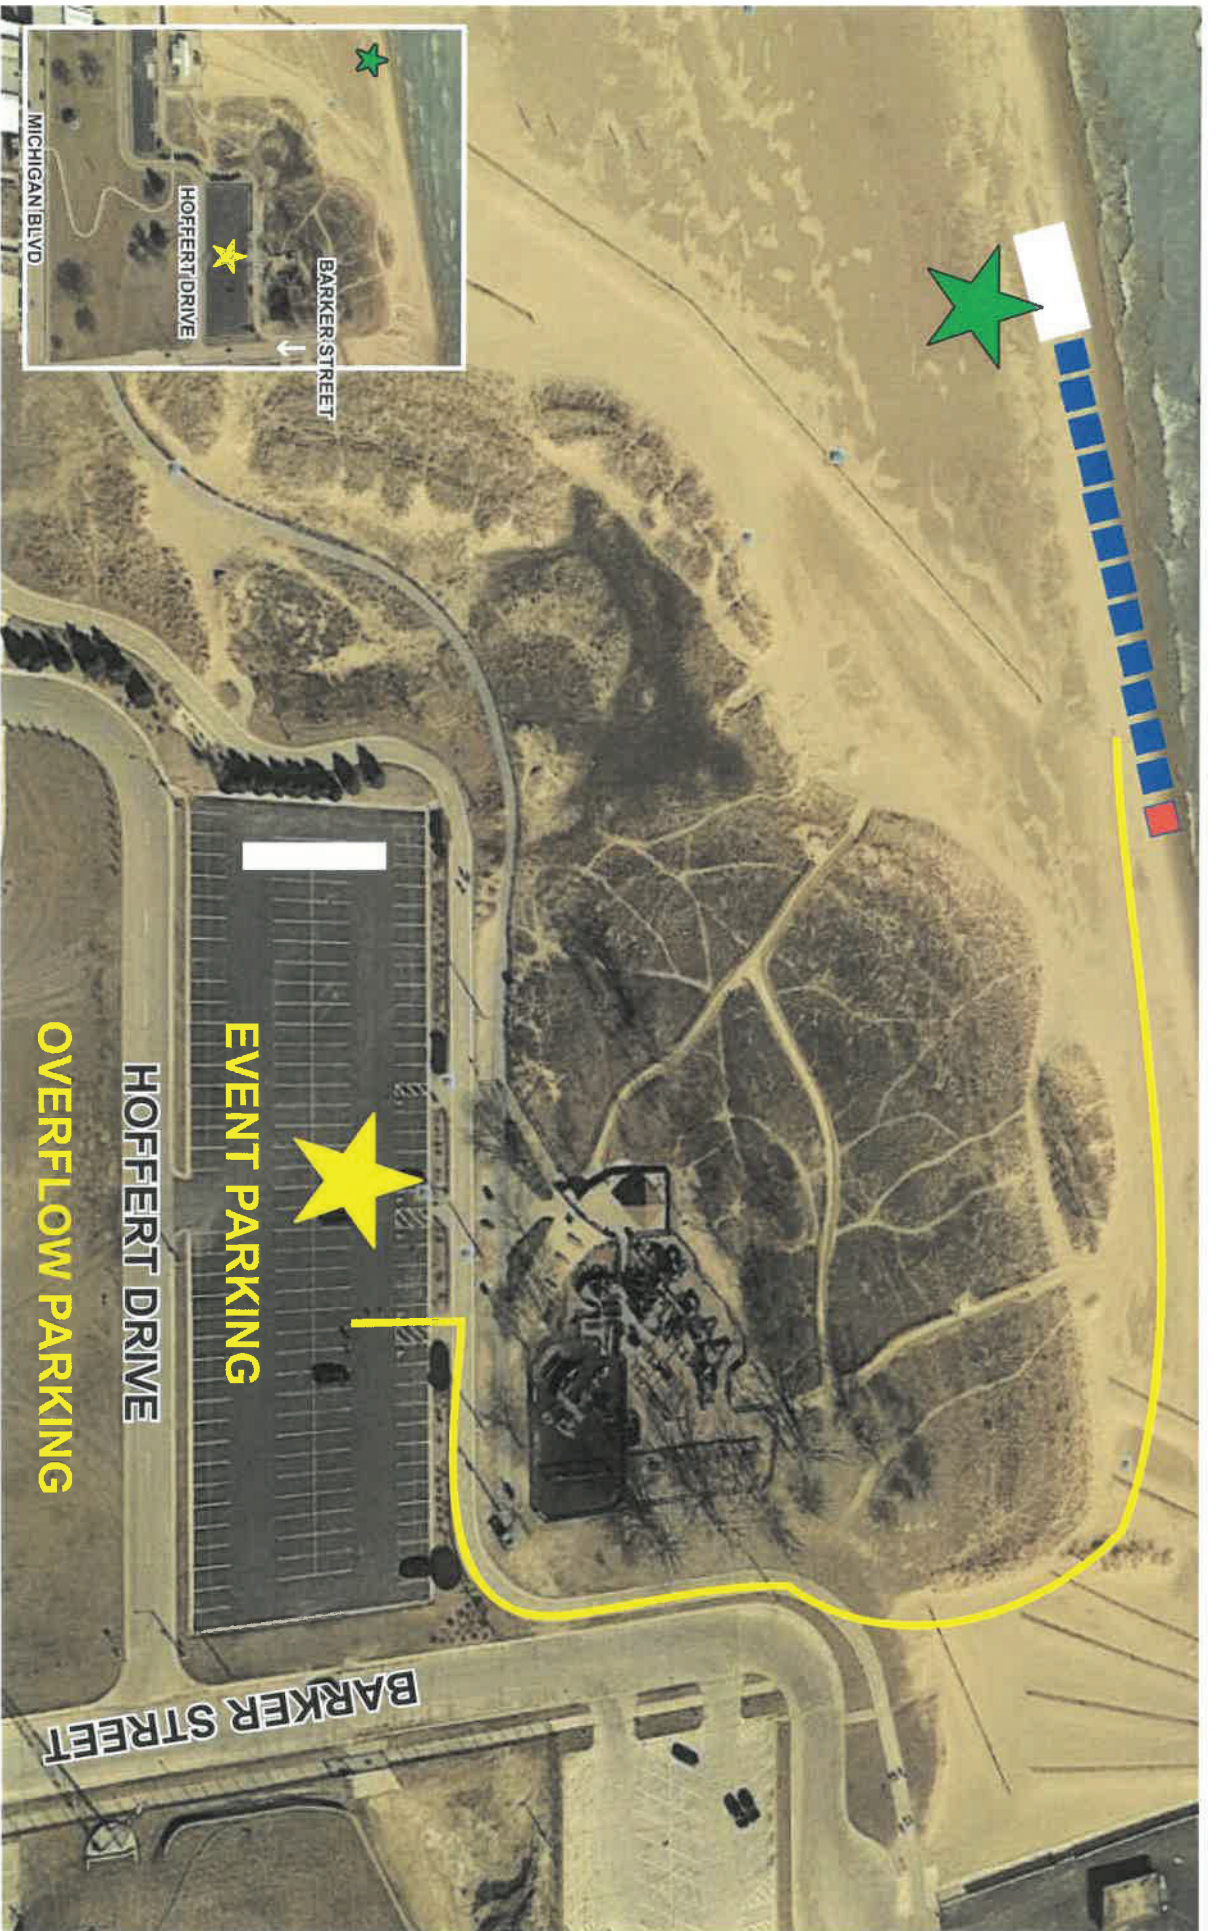

PRO WATERCROSS TOUR STOP - RACINE, WISCONSIN

SITE MAP: July 28-29, 2018:

North Beach Park, 100 Kewaunee St, Racine, WI 53403

This is not the actual race course, the course will be determined on Thursday, taking wind, weather and water conditions into consideration.

This illustration in NOT to scale, it is for frame of reference

EVENT PARKING

OVERFLOW PARKING

HOFFERT DRIVE

BARKER STREET

- TECH/MEDICAL TENT
- COMPETITOR TENTS
- PRO WATERCROSS
- COMPETITOR PARKING
- COMPETITOR ATV/UTV PATH

Course Layout
 North Park
 Lake Michigan
 Racine, WI

Approximate closed course area is 3,000' X 5,000'

LAKE MICHIGAN

Course is subject to change due to wind, weather and water conditions