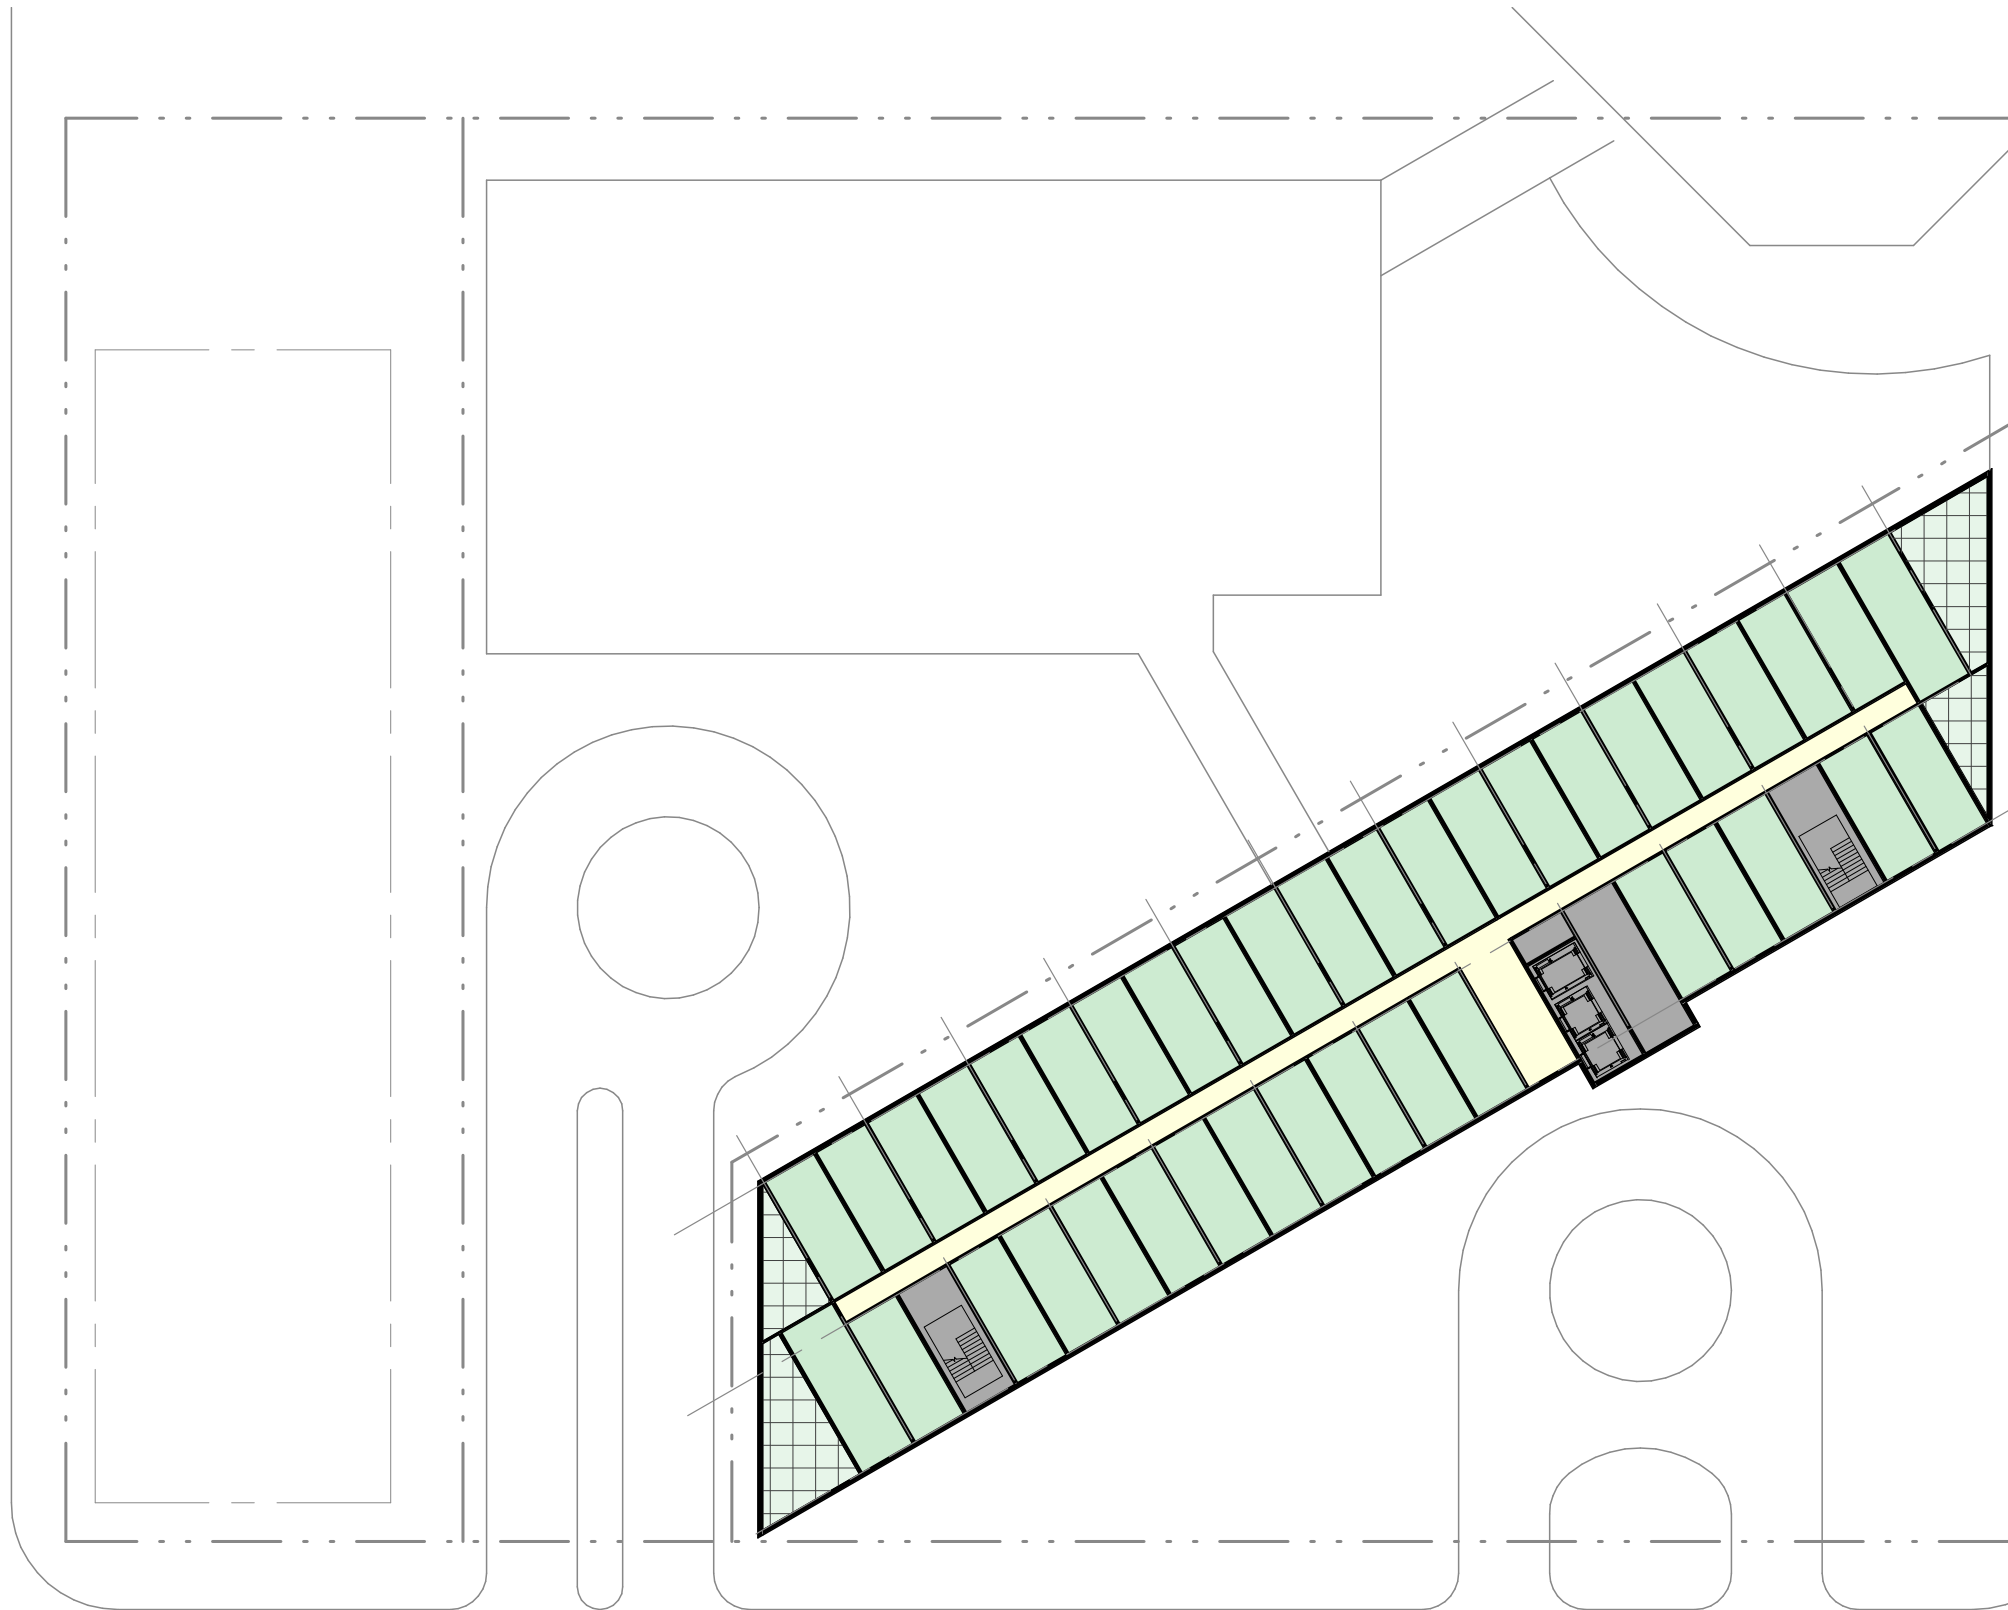

LOWER LEVEL MEETING ROOMS

LINK TO NEW MEETING ROOMS

EXISTING CONVENTION HALL

HOTEL + MEETING SERVICE ACCESS

SCREEN WALL

EXISTING CONVENTION HALL DROP-OFF

VIEW LOOKING NORTHWEST

PROJECT SUMMARY			
LEVEL	HOTEL GSF	CONVENTION CENTER GSF	KEYS
LOWER LEVEL	8,375 GSF	14,100 GSF	-
GROUND	21,460 GSF	20,850 GSF	17
LEVEL 2	21,460 GSF	-	39
LEVEL 3	21,460 GSF	-	39
LEVEL 4	21,460 GSF	-	39
LEVEL 5	21,460 GSF	-	39
LEVEL 6	14,660 GSF	-	-
TOTAL	130,335 GSF	34,950 GSF	173 KEYS

PROJECT SUMMARY			
LEVEL	HOTEL GSF	CONVENTION CENTER GSF	KEYS
LOWER LEVEL	8,375 GSF	14,100 GSF	-
GROUND	21,460 GSF	20,850 GSF	17
LEVEL 2	21,460 GSF	-	39
LEVEL 3	21,460 GSF	-	39
LEVEL 4	21,460 GSF	-	39
LEVEL 5	21,460 GSF	-	39
LEVEL 6	14,660 GSF	-	-
TOTAL	130,335 GSF	34,950 GSF	173 KEYS

GROUND FLOOR

PROJECT SUMMARY			
LEVEL	HOTEL GSF	CONVENTION CENTER GSF	KEYS
LOWER LEVEL	8,375 GSF	14,100 GSF	-
GROUND	21,460 GSF	20,850 GSF	17
LEVEL 2	21,460 GSF	-	39
LEVEL 3	21,460 GSF	-	39
LEVEL 4	21,460 GSF	-	39
LEVEL 5	21,460 GSF	-	39
LEVEL 6	14,660 GSF	-	-
TOTAL	130,335 GSF	34,950 GSF	173 KEYS

ROOF TOP

CONVENTION PARCEL	60,360 SF
SHERATON HOTEL PARCEL	46,350 SF
PHASE II HOTEL PARCEL	27,385 SF
TOTAL	134,095 SF