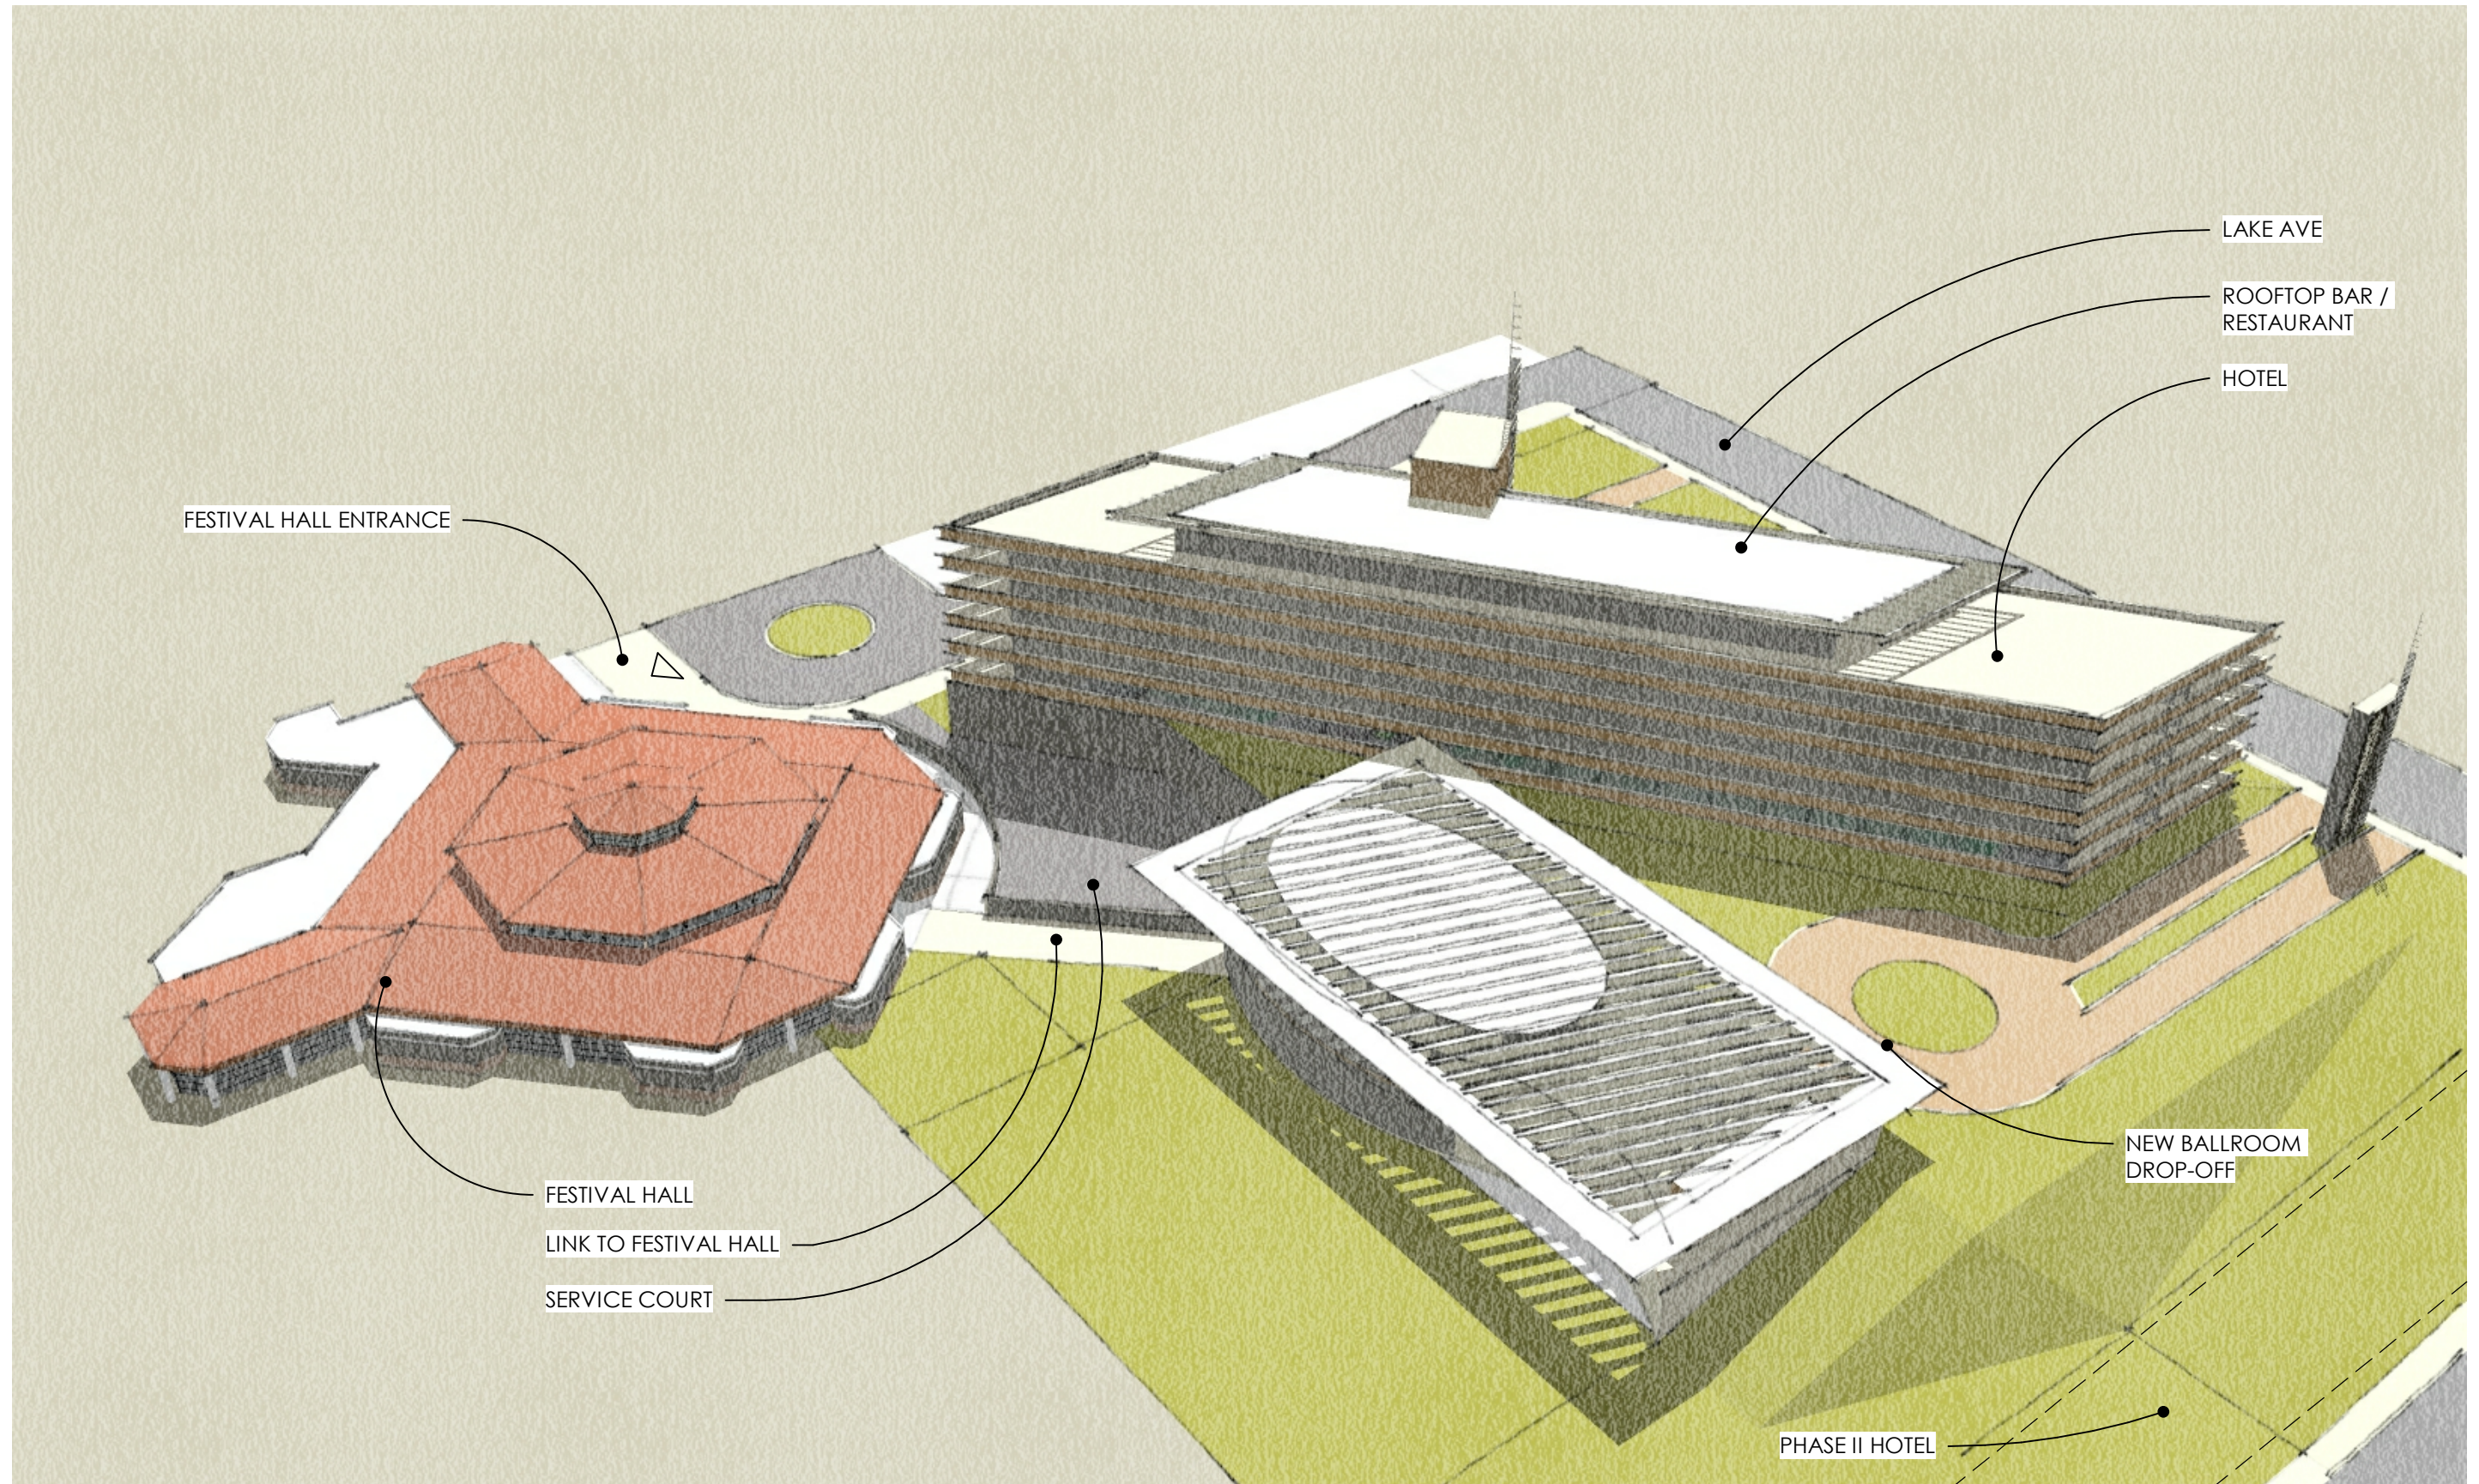

CONVENTION CENTER HOTEL

RACINE, WI
GATEHOUSE CAPITAL

NORTHWEST CORNER

FESTIVAL HALL ENTRANCE

LAKE AVE

ROOFTOP BAR / RESTAURANT

HOTEL

FESTIVAL HALL

LINK TO FESTIVAL HALL

SERVICE COURT

NEW BALLROOM DROP-OFF

PHASE II HOTEL

VIEW LOOKING SOUTHWEST

HOTEL
LAKE AVE

ROOFTOP BAR / RESTAURANT

NEW BALLROOM + PREFUNCTION

LOWER LEVEL MEETING ROOMS

LINK TO NEW MEETING ROOMS

EXISTING CONVENTION HALL

HOTEL + MEETING SERVICE ACCESS

SCREEN WALL

EXISTING CONVENTION HALL DROP-OFF

VIEW LOOKING NORTHWEST

PROJECT SUMMARY			
LEVEL	HOTEL GSF	CONVENTION CENTER GSF	KEYS
LOWER LEVEL	8,375 GSF	14,100 GSF	-
GROUND	21,460 GSF	20,850 GSF	17
LEVEL 2	21,460 GSF	-	39
LEVEL 3	21,460 GSF	-	39
LEVEL 4	21,460 GSF	-	39
LEVEL 5	21,460 GSF	-	39
LEVEL 6	14,660 GSF	-	-
TOTAL	130,335 GSF	34,950 GSF	173 KEYS

ROOF TOP

CONVENTION PARCEL	60,360 SF
SHERATON HOTEL PARCEL	46,350 SF
PHASE II HOTEL PARCEL	27,385 SF
TOTAL	134,095 SF