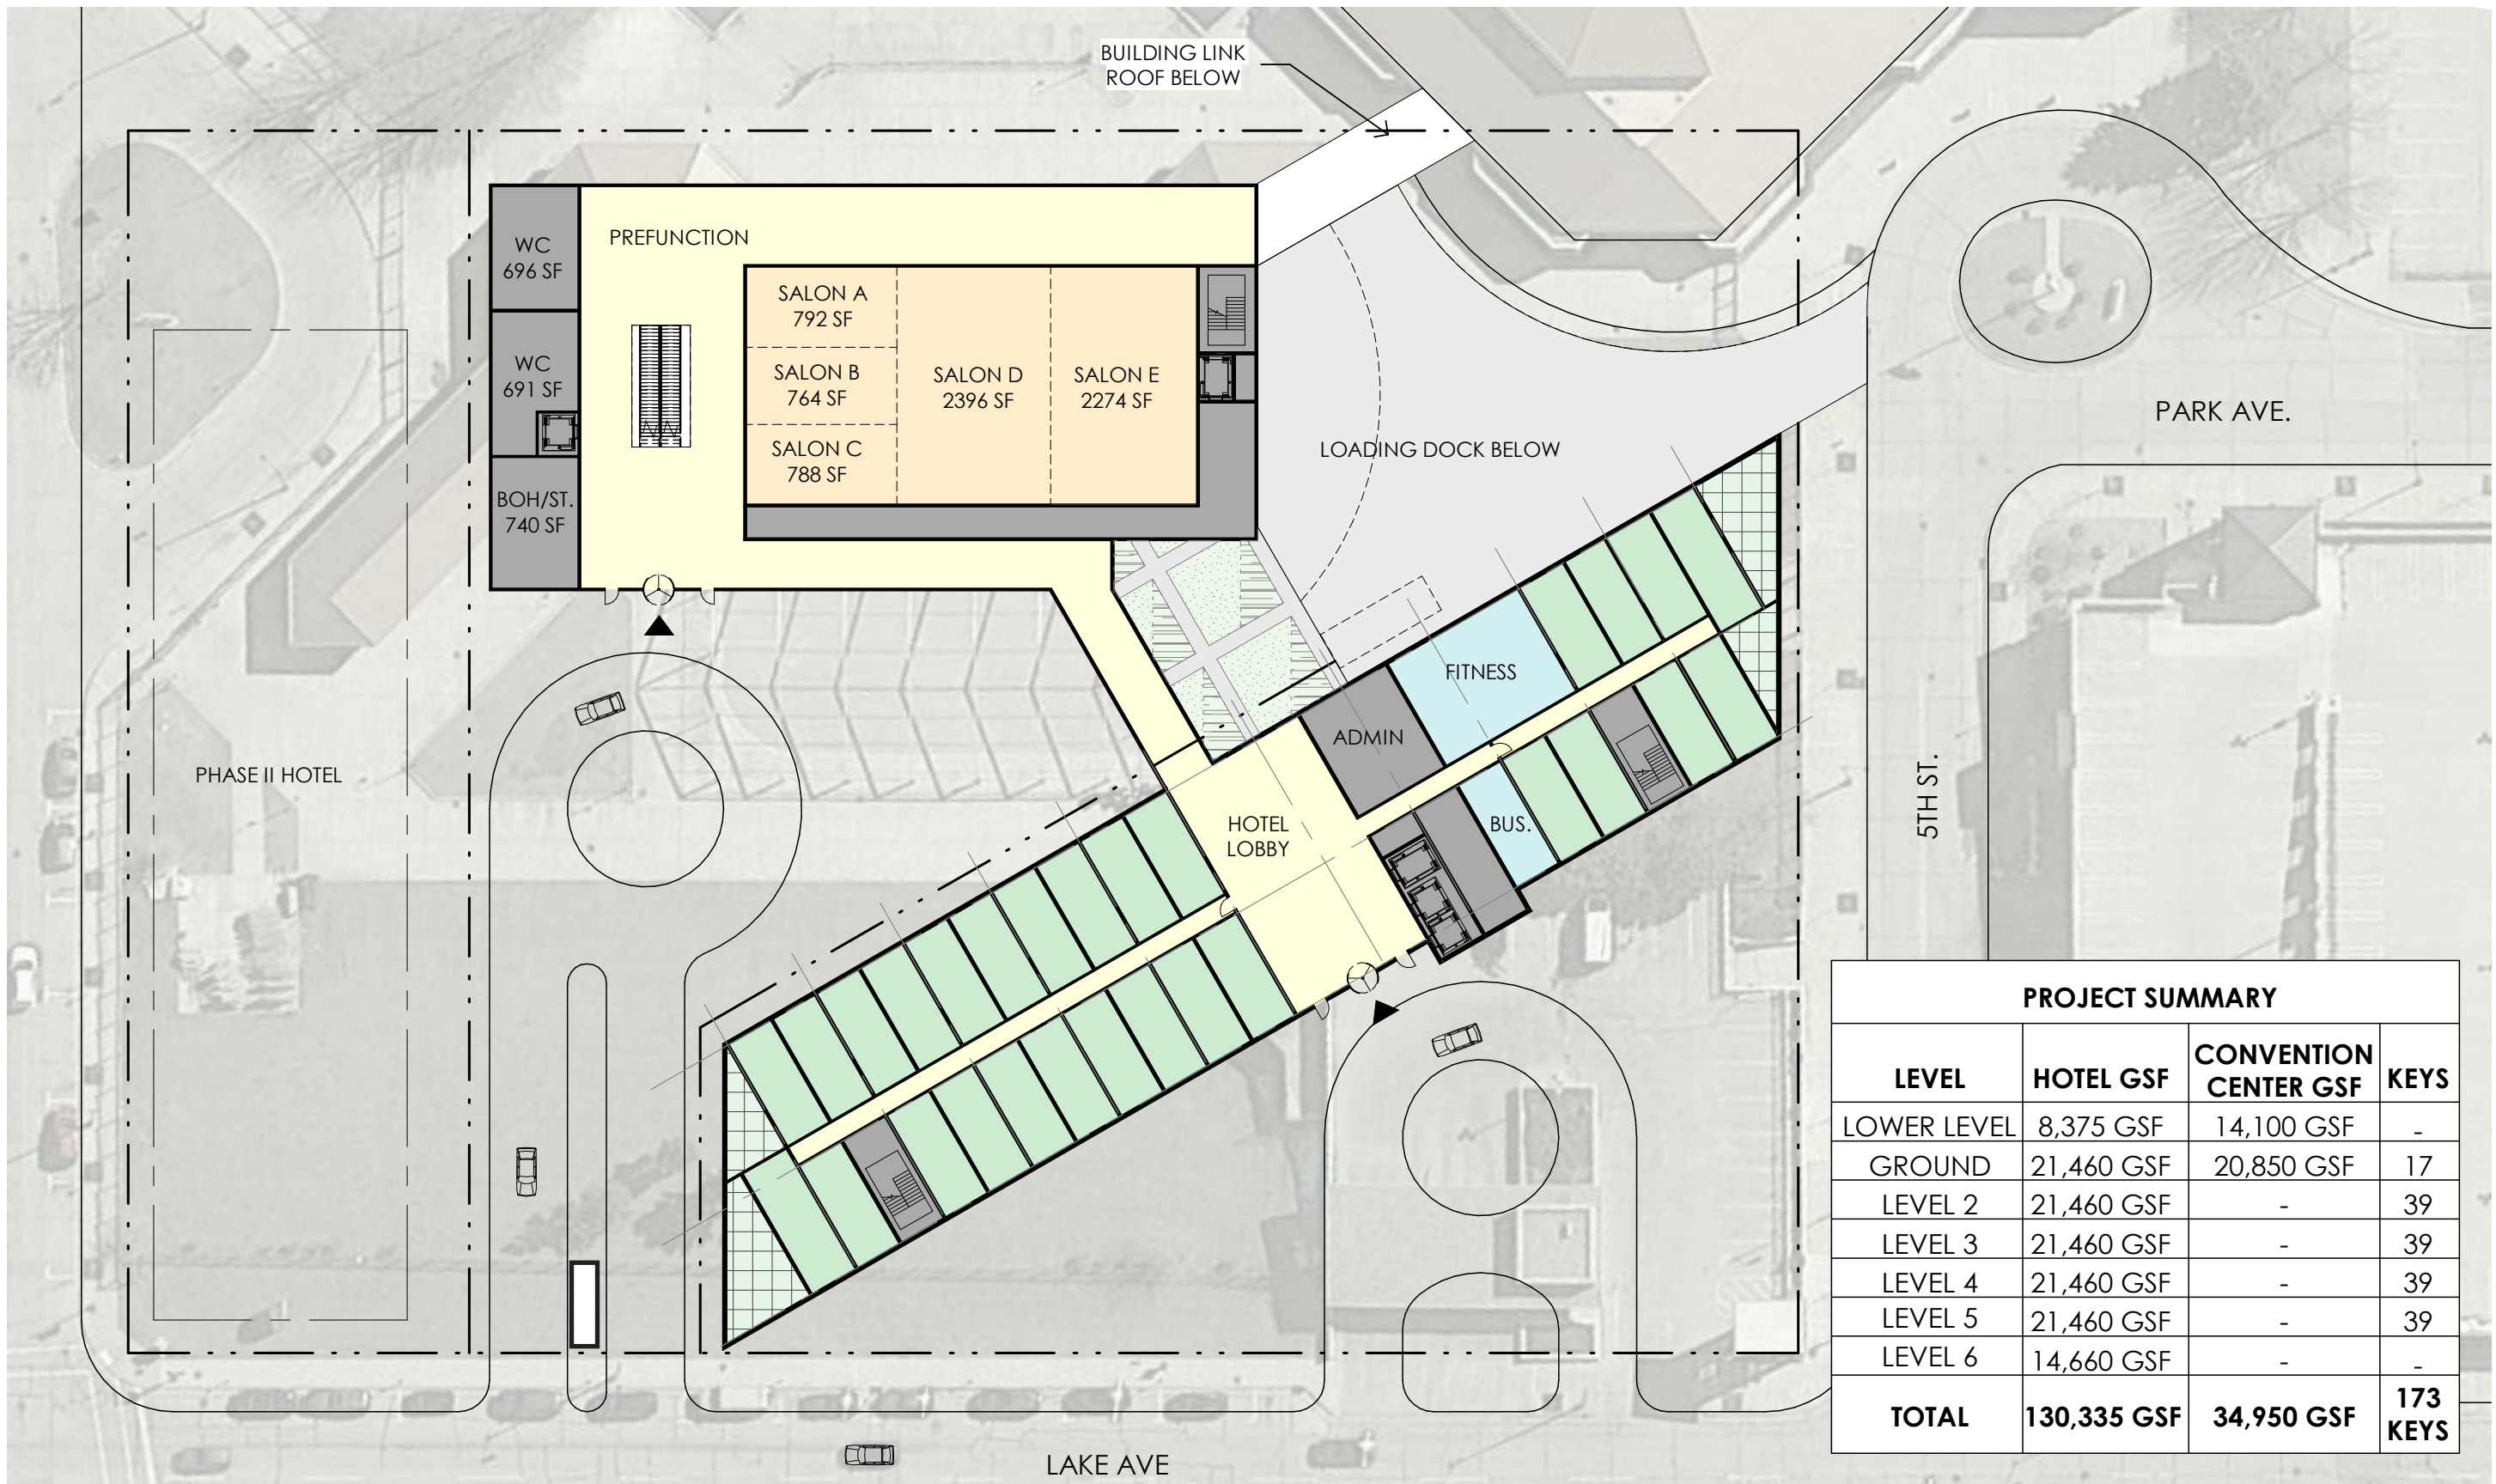

LINK TO FESTIVAL HALL

SERVICE COURT

NEW BALLROOM DROP-OFF

PHASE II HOTEL

VIEW LOOKING SOUTHWEST

HOTEL
LAKE AVE

ROOFTOP BAR / RESTAURANT

NEW BALLROOM + PREFUNCTION

LOWER LEVEL MEETING ROOMS

LINK TO NEW MEETING ROOMS

EXISTING CONVENTION HALL

HOTEL + MEETING SERVICE ACCESS

SCREEN WALL

EXISTING CONVENTION HALL DROP-OFF

VIEW LOOKING NORTHWEST

PROJECT SUMMARY			
LEVEL	HOTEL GSF	CONVENTION CENTER GSF	KEYS
LOWER LEVEL	8,375 GSF	14,100 GSF	-
GROUND	21,460 GSF	20,850 GSF	17
LEVEL 2	21,460 GSF	-	39
LEVEL 3	21,460 GSF	-	39
LEVEL 4	21,460 GSF	-	39
LEVEL 5	21,460 GSF	-	39
LEVEL 6	14,660 GSF	-	-
TOTAL	130,335 GSF	34,950 GSF	173 KEYS

PROJECT SUMMARY			
LEVEL	HOTEL GSF	CONVENTION CENTER GSF	KEYS
LOWER LEVEL	8,375 GSF	14,100 GSF	-
GROUND	21,460 GSF	20,850 GSF	17
LEVEL 2	21,460 GSF	-	39
LEVEL 3	21,460 GSF	-	39
LEVEL 4	21,460 GSF	-	39
LEVEL 5	21,460 GSF	-	39
LEVEL 6	14,660 GSF	-	-
TOTAL	130,335 GSF	34,950 GSF	173 KEYS

ROOF TOP

CONVENTION PARCEL	60,360 SF
SHERATON HOTEL PARCEL	46,350 SF
PHASE II HOTEL PARCEL	27,385 SF
TOTAL	134,095 SF