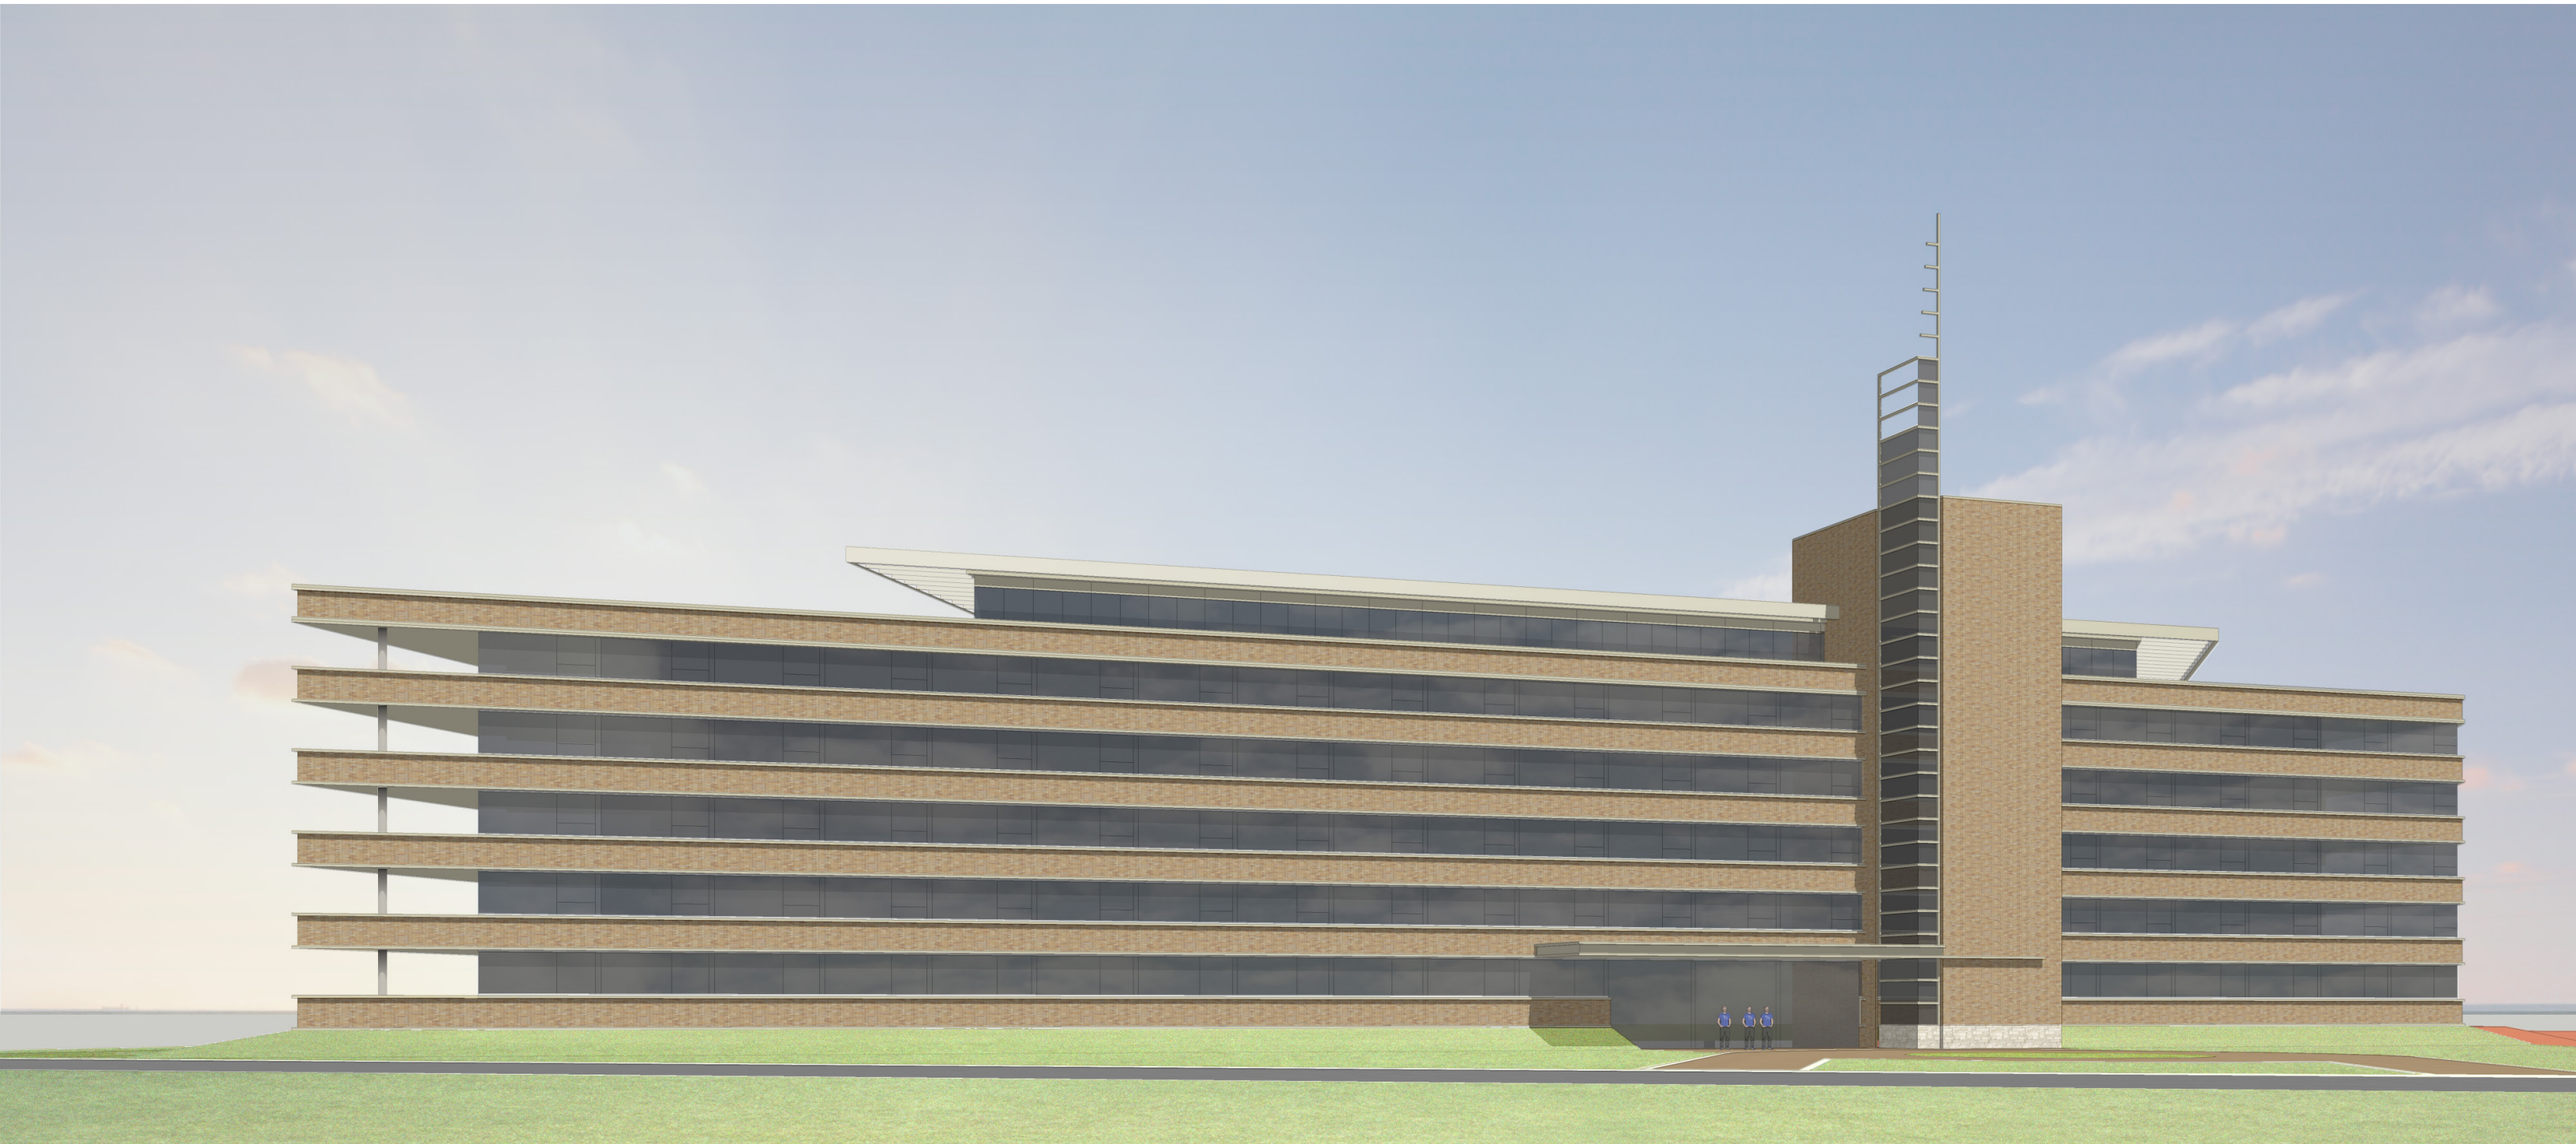

CONVENTION CENTER HOTEL

RACINE, WI
GATEHOUSE CAPITAL

NORTHWEST CORNER

FESTIVAL HALL ENTRANCE

LAKE AVE

ROOFTOP BAR / RESTAURANT

HOTEL

FESTIVAL HALL

LINK TO FESTIVAL HALL

SERVICE COURT

NEW BALLROOM DROP-OFF

PHASE II HOTEL

VIEW LOOKING SOUTHWEST

HOTEL
LAKE AVE

ROOFTOP BAR / RESTAURANT

NEW BALLROOM + PREFUNCTION

LOWER LEVEL MEETING ROOMS

LINK TO NEW MEETING ROOMS

EXISTING CONVENTION HALL

HOTEL + MEETING SERVICE ACCESS

SCREEN WALL

EXISTING CONVENTION HALL DROP-OFF

VIEW LOOKING NORTHWEST

PROJECT SUMMARY			
LEVEL	HOTEL GSF	CONVENTION CENTER GSF	KEYS
LOWER LEVEL	8,375 GSF	14,100 GSF	-
GROUND	21,460 GSF	20,850 GSF	17
LEVEL 2	21,460 GSF	-	39
LEVEL 3	21,460 GSF	-	39
LEVEL 4	21,460 GSF	-	39
LEVEL 5	21,460 GSF	-	39
LEVEL 6	14,660 GSF	-	-
TOTAL	130,335 GSF	34,950 GSF	173 KEYS

ROOF TOP

CONVENTION PARCEL	60,360 SF
SHERATON HOTEL PARCEL	46,350 SF
PHASE II HOTEL PARCEL	27,385 SF
TOTAL	134,095 SF