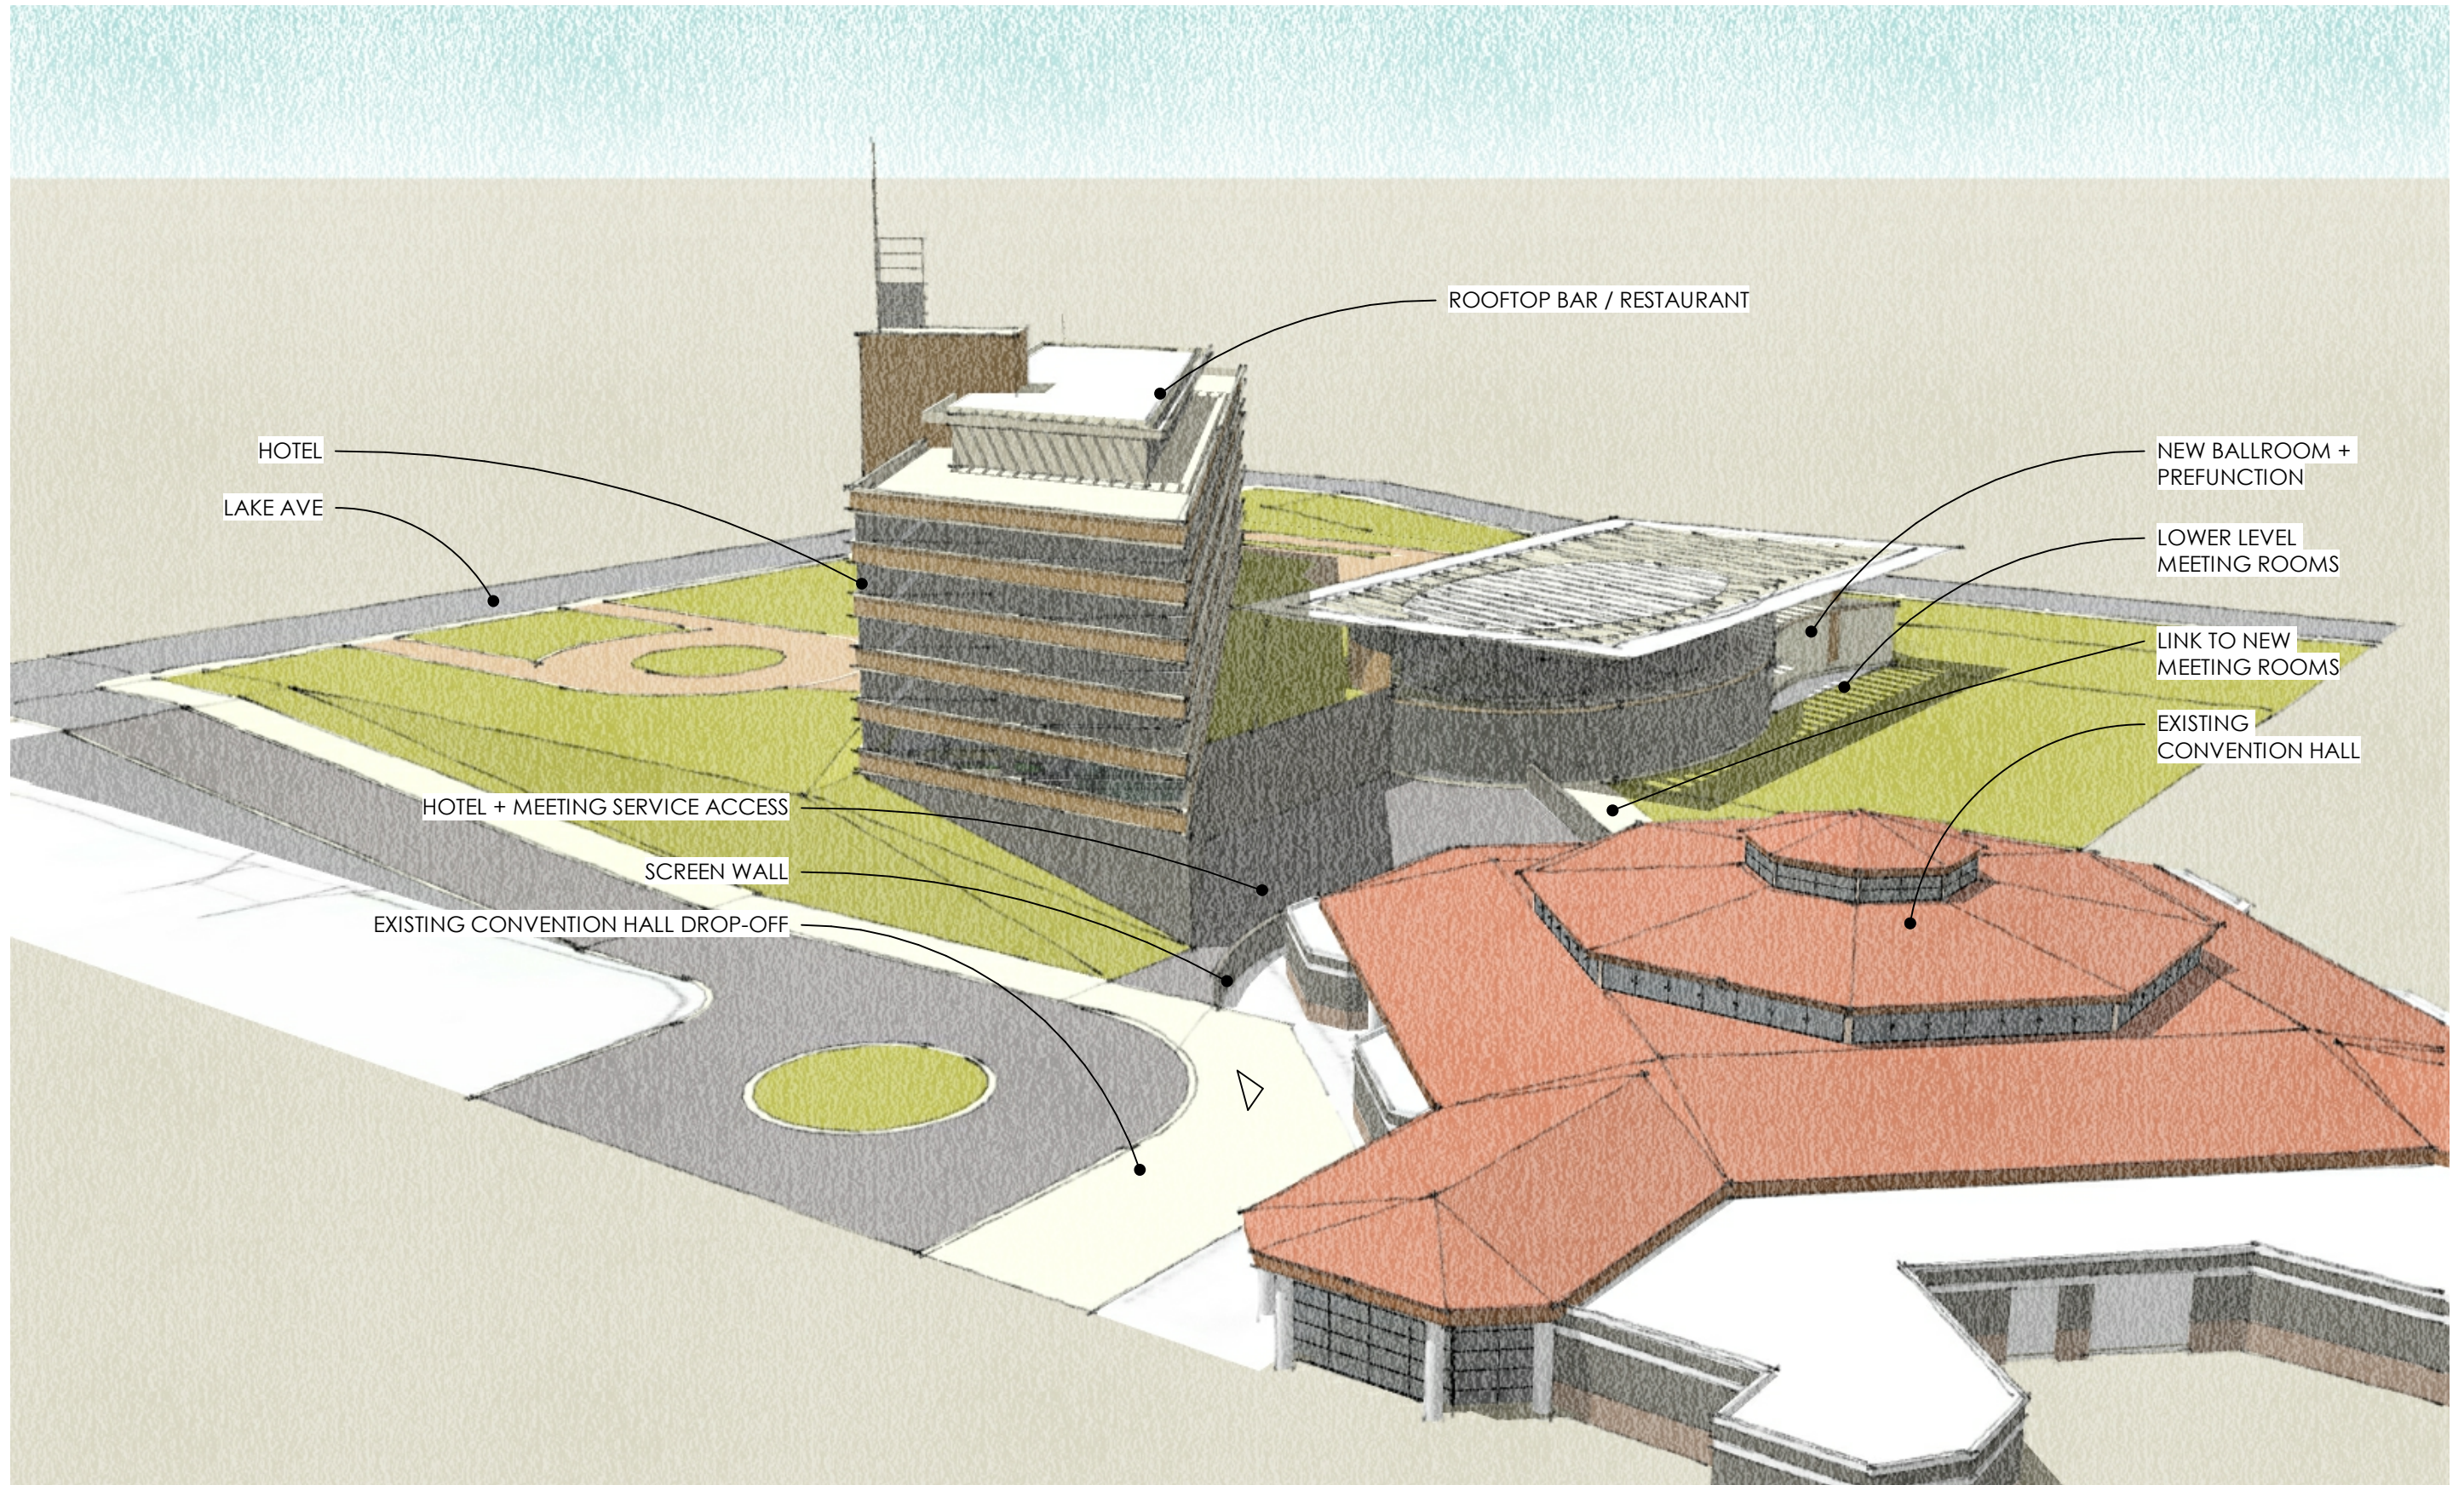

CONVENTION CENTER HOTEL

RACINE, WI
GATEHOUSE CAPITAL

NORTHWEST CORNER

FESTIVAL HALL ENTRANCE

LAKE AVE

ROOFTOP BAR / RESTAURANT

HOTEL

FESTIVAL HALL

LINK TO FESTIVAL HALL

SERVICE COURT

NEW BALLROOM DROP-OFF

PHASE II HOTEL

VIEW LOOKING SOUTHWEST

HOTEL
LAKE AVE

ROOFTOP BAR / RESTAURANT

NEW BALLROOM + PREFUNCTION

LOWER LEVEL MEETING ROOMS

LINK TO NEW MEETING ROOMS

EXISTING CONVENTION HALL

HOTEL + MEETING SERVICE ACCESS

SCREEN WALL

EXISTING CONVENTION HALL DROP-OFF

VIEW LOOKING NORTHWEST

PROJECT SUMMARY			
LEVEL	HOTEL GSF	CONVENTION CENTER GSF	KEYS
LOWER LEVEL	8,375 GSF	14,100 GSF	-
GROUND	21,460 GSF	20,850 GSF	17
LEVEL 2	21,460 GSF	-	39
LEVEL 3	21,460 GSF	-	39
LEVEL 4	21,460 GSF	-	39
LEVEL 5	21,460 GSF	-	39
LEVEL 6	14,660 GSF	-	-
TOTAL	130,335 GSF	34,950 GSF	173 KEYS

ROOF TOP

CONVENTION PARCEL	60,360 SF
SHERATON HOTEL PARCEL	46,350 SF
PHASE II HOTEL PARCEL	27,385 SF
TOTAL	134,095 SF