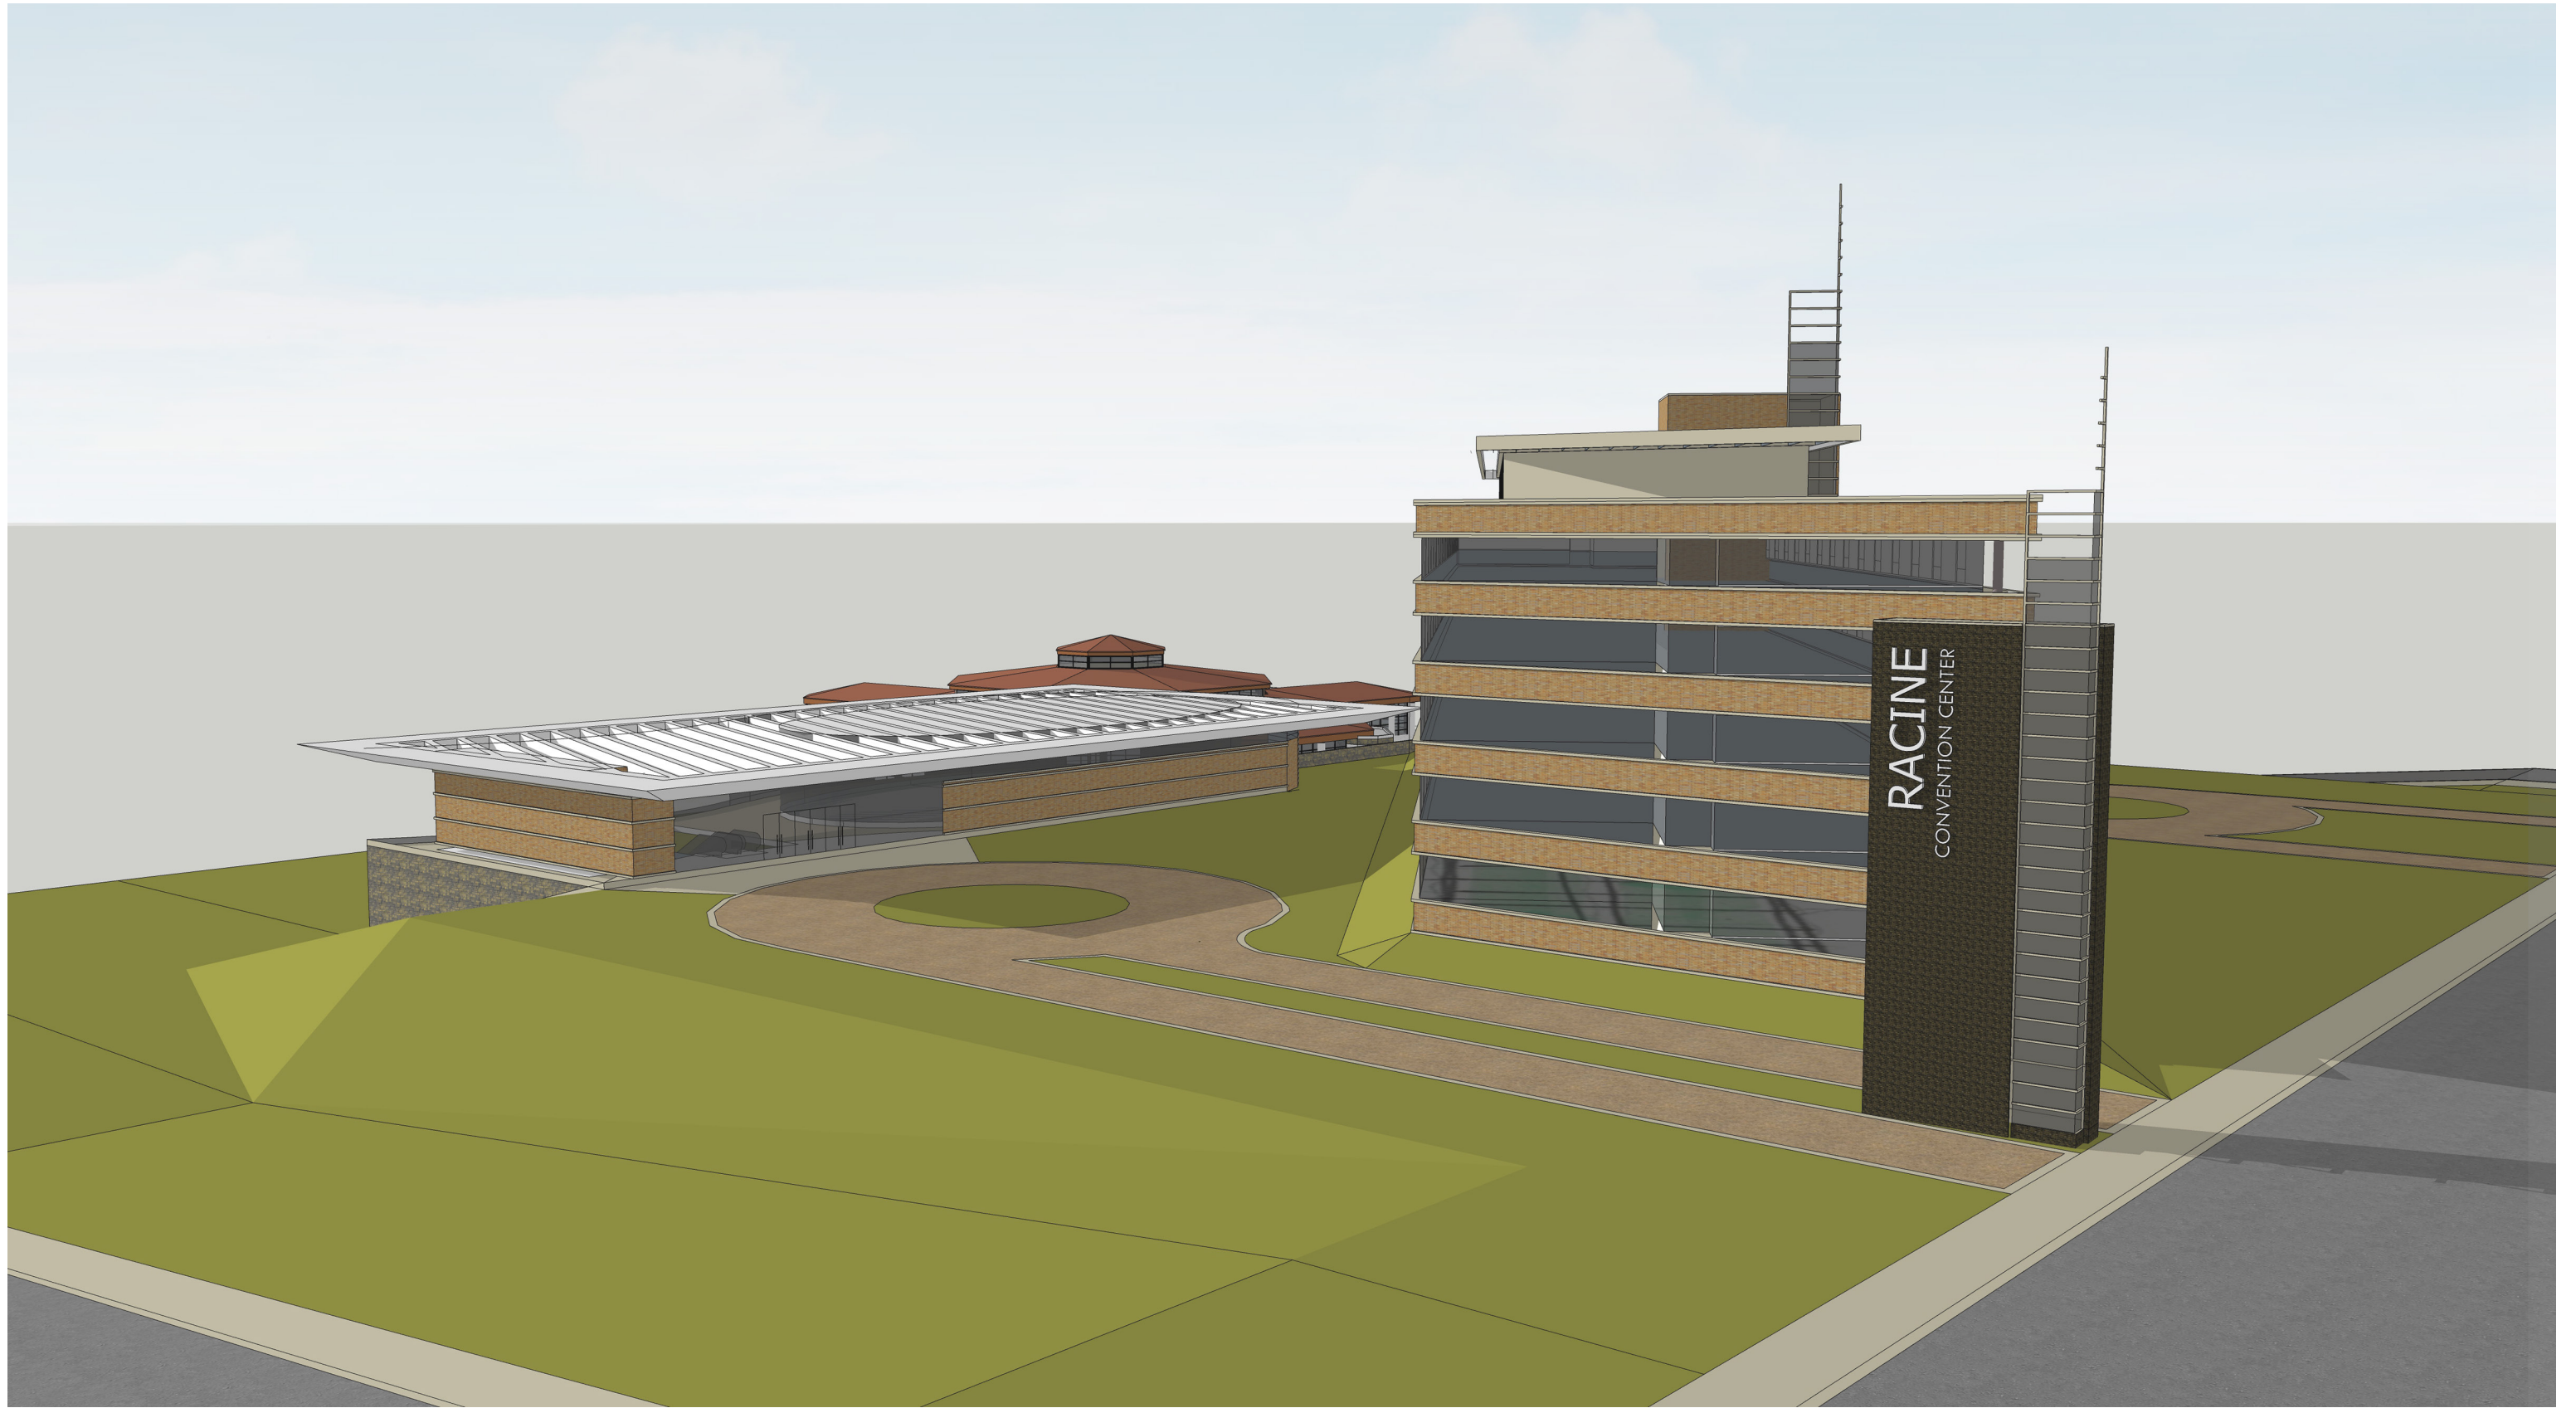

CONVENTION CENTER HOTEL

RACINE, WI
GATEHOUSE CAPITAL

NORTHWEST CORNER

FESTIVAL HALL ENTRANCE

LAKE AVE

ROOFTOP BAR / RESTAURANT

HOTEL

FESTIVAL HALL

LINK TO FESTIVAL HALL

SERVICE COURT

NEW BALLROOM DROP-OFF

PHASE II HOTEL

VIEW LOOKING SOUTHWEST

HOTEL
LAKE AVE

ROOFTOP BAR / RESTAURANT

NEW BALLROOM + PREFUNCTION

LOWER LEVEL MEETING ROOMS

LINK TO NEW MEETING ROOMS

EXISTING CONVENTION HALL

HOTEL + MEETING SERVICE ACCESS

SCREEN WALL

EXISTING CONVENTION HALL DROP-OFF

VIEW LOOKING NORTHWEST

PROJECT SUMMARY			
LEVEL	HOTEL GSF	CONVENTION CENTER GSF	KEYS
LOWER LEVEL	8,375 GSF	14,100 GSF	-
GROUND	21,460 GSF	20,850 GSF	17
LEVEL 2	21,460 GSF	-	39
LEVEL 3	21,460 GSF	-	39
LEVEL 4	21,460 GSF	-	39
LEVEL 5	21,460 GSF	-	39
LEVEL 6	14,660 GSF	-	-
TOTAL	130,335 GSF	34,950 GSF	173 KEYS

ROOF TOP

CONVENTION PARCEL	60,360 SF
SHERATON HOTEL PARCEL	46,350 SF
PHASE II HOTEL PARCEL	27,385 SF
TOTAL	134,095 SF