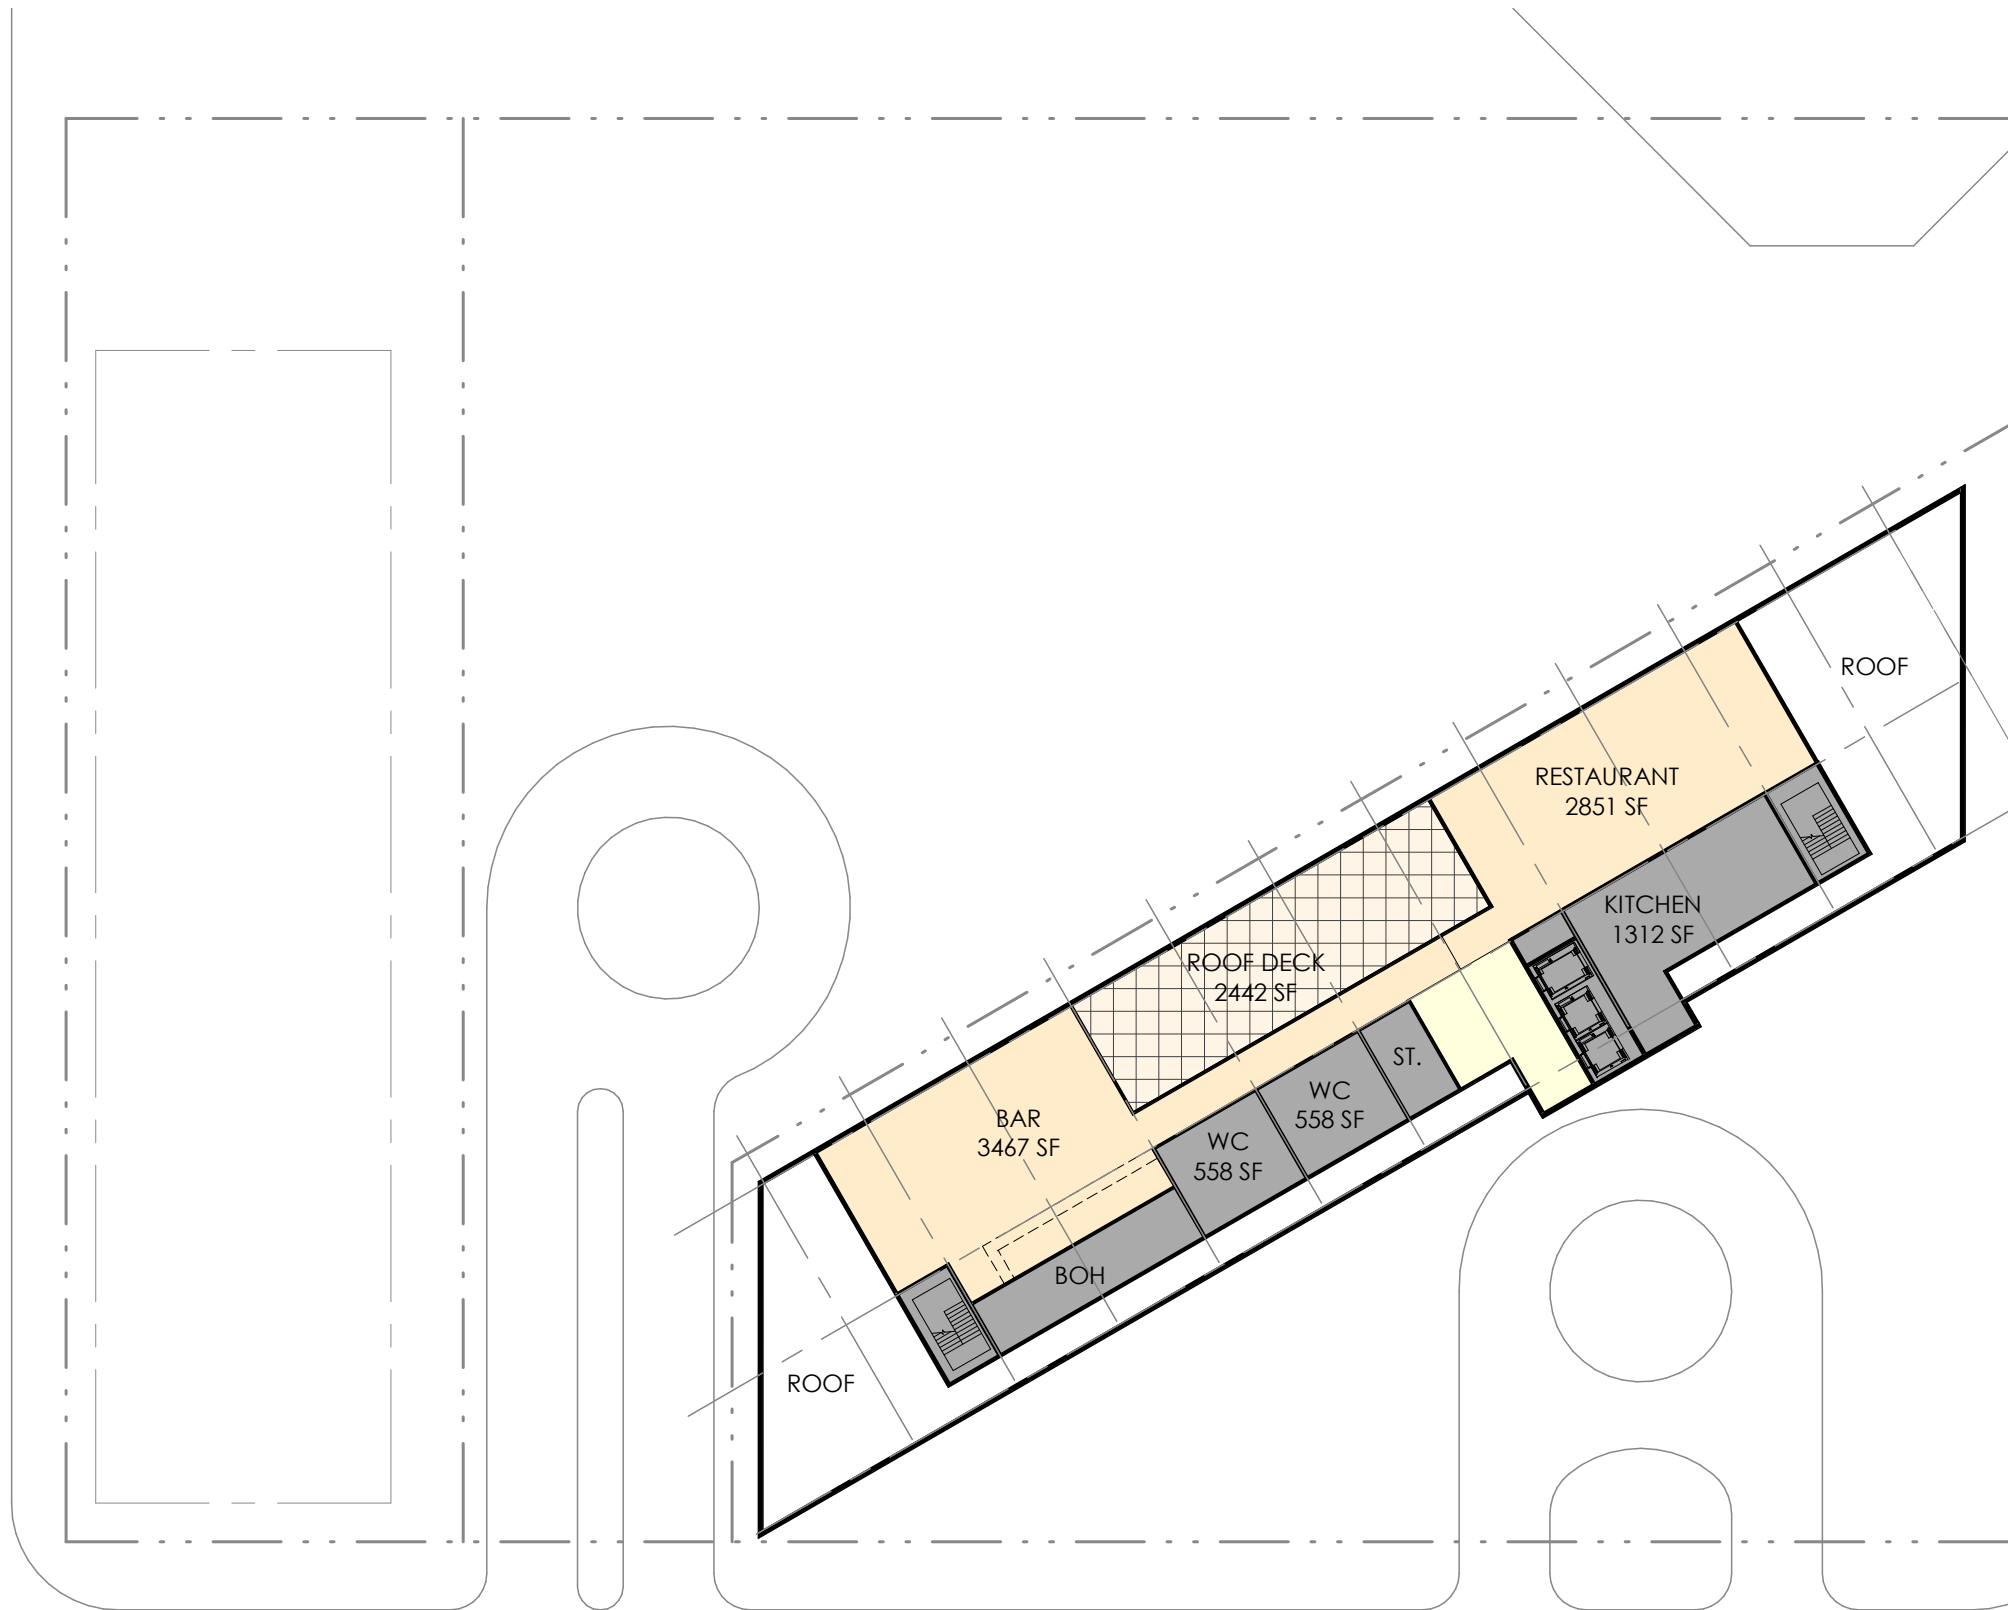

TYPICAL FLOOR

PROJECT SUMMARY			
LEVEL	HOTEL GSF	CONVENTION CENTER GSF	KEYS
LOWER LEVEL	8,375 GSF	14,100 GSF	-
GROUND	21,460 GSF	20,850 GSF	17
LEVEL 2	21,460 GSF	-	39
LEVEL 3	21,460 GSF	-	39
LEVEL 4	21,460 GSF	-	39
LEVEL 5	21,460 GSF	-	39
LEVEL 6	14,660 GSF	-	-
TOTAL	130,335 GSF	34,950 GSF	173 KEYS

ROOF TOP