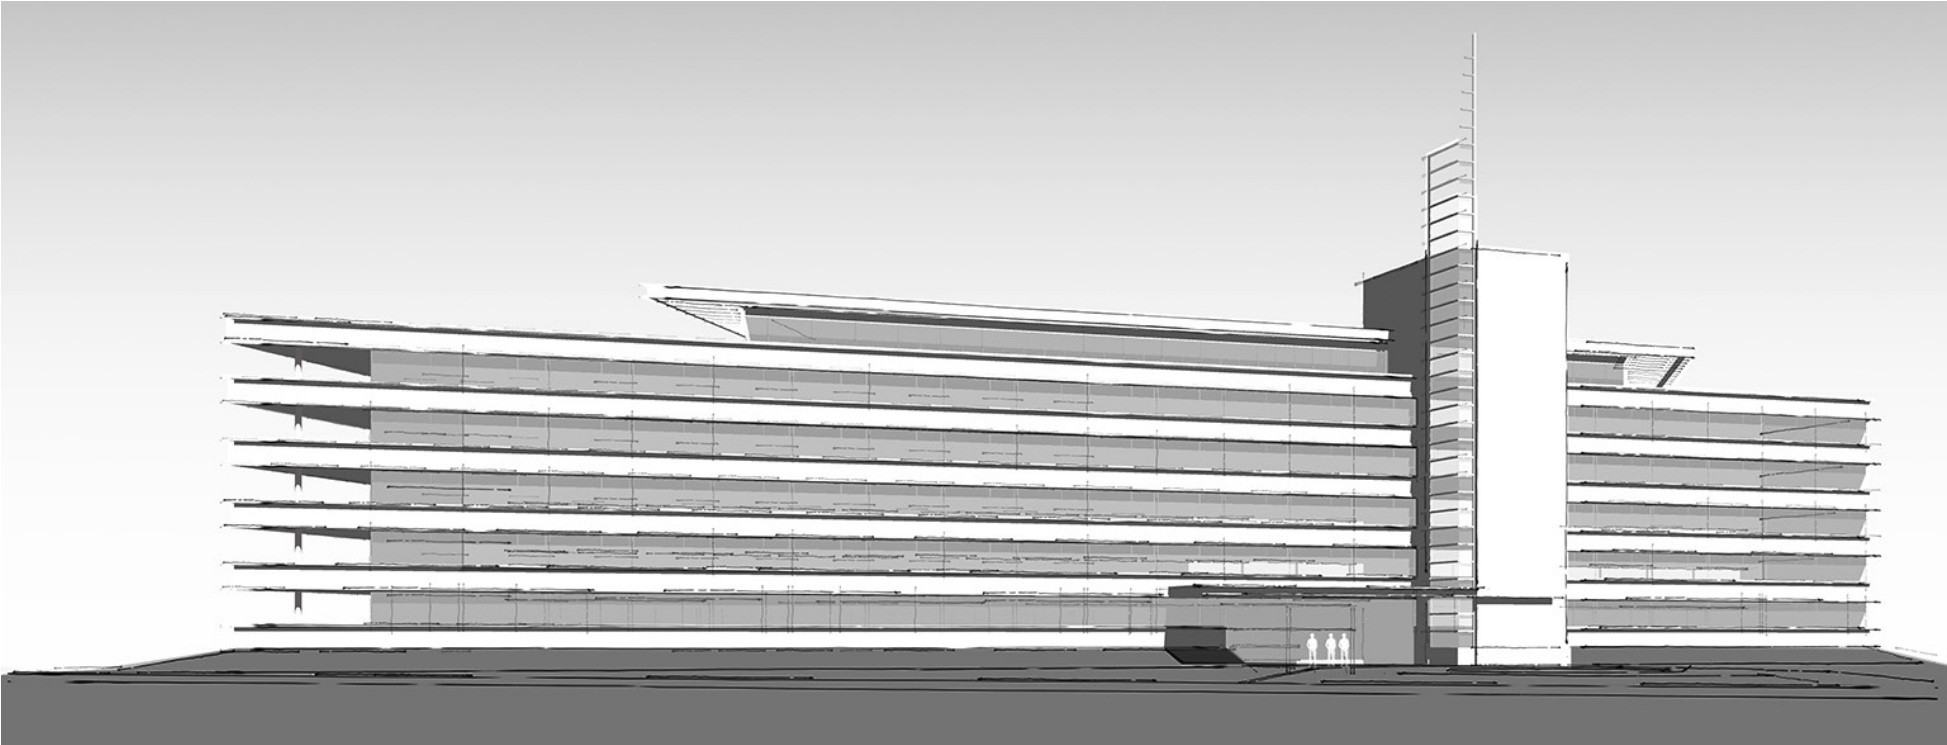

CONVENTION CENTER HOTEL

RACINE, WI
GATEHOUSE CAPITAL

NORTHWEST CORNER

FESTIVAL HALL ENTRANCE

LAKE AVE

ROOFTOP BAR / RESTAURANT

HOTEL

FESTIVAL HALL

LINK TO FESTIVAL HALL

SERVICE COURT

NEW BALLROOM DROP-OFF

PHASE II HOTEL

VIEW LOOKING SOUTHWEST

HOTEL
LAKE AVE

ROOFTOP BAR / RESTAURANT

NEW BALLROOM + PREFUNCTION

LOWER LEVEL MEETING ROOMS

LINK TO NEW MEETING ROOMS

EXISTING CONVENTION HALL

HOTEL + MEETING SERVICE ACCESS

SCREEN WALL

EXISTING CONVENTION HALL DROP-OFF

VIEW LOOKING NORTHWEST

PROJECT SUMMARY			
LEVEL	HOTEL GSF	CONVENTION CENTER GSF	KEYS
LOWER LEVEL	8,375 GSF	14,100 GSF	-
GROUND	21,460 GSF	20,850 GSF	17
LEVEL 2	21,460 GSF	-	39
LEVEL 3	21,460 GSF	-	39
LEVEL 4	21,460 GSF	-	39
LEVEL 5	21,460 GSF	-	39
LEVEL 6	14,660 GSF	-	-
TOTAL	130,335 GSF	34,950 GSF	173 KEYS

ROOF TOP

CONVENTION PARCEL	60,360 SF
SHERATON HOTEL PARCEL	46,350 SF
PHASE II HOTEL PARCEL	27,385 SF
TOTAL	134,095 SF