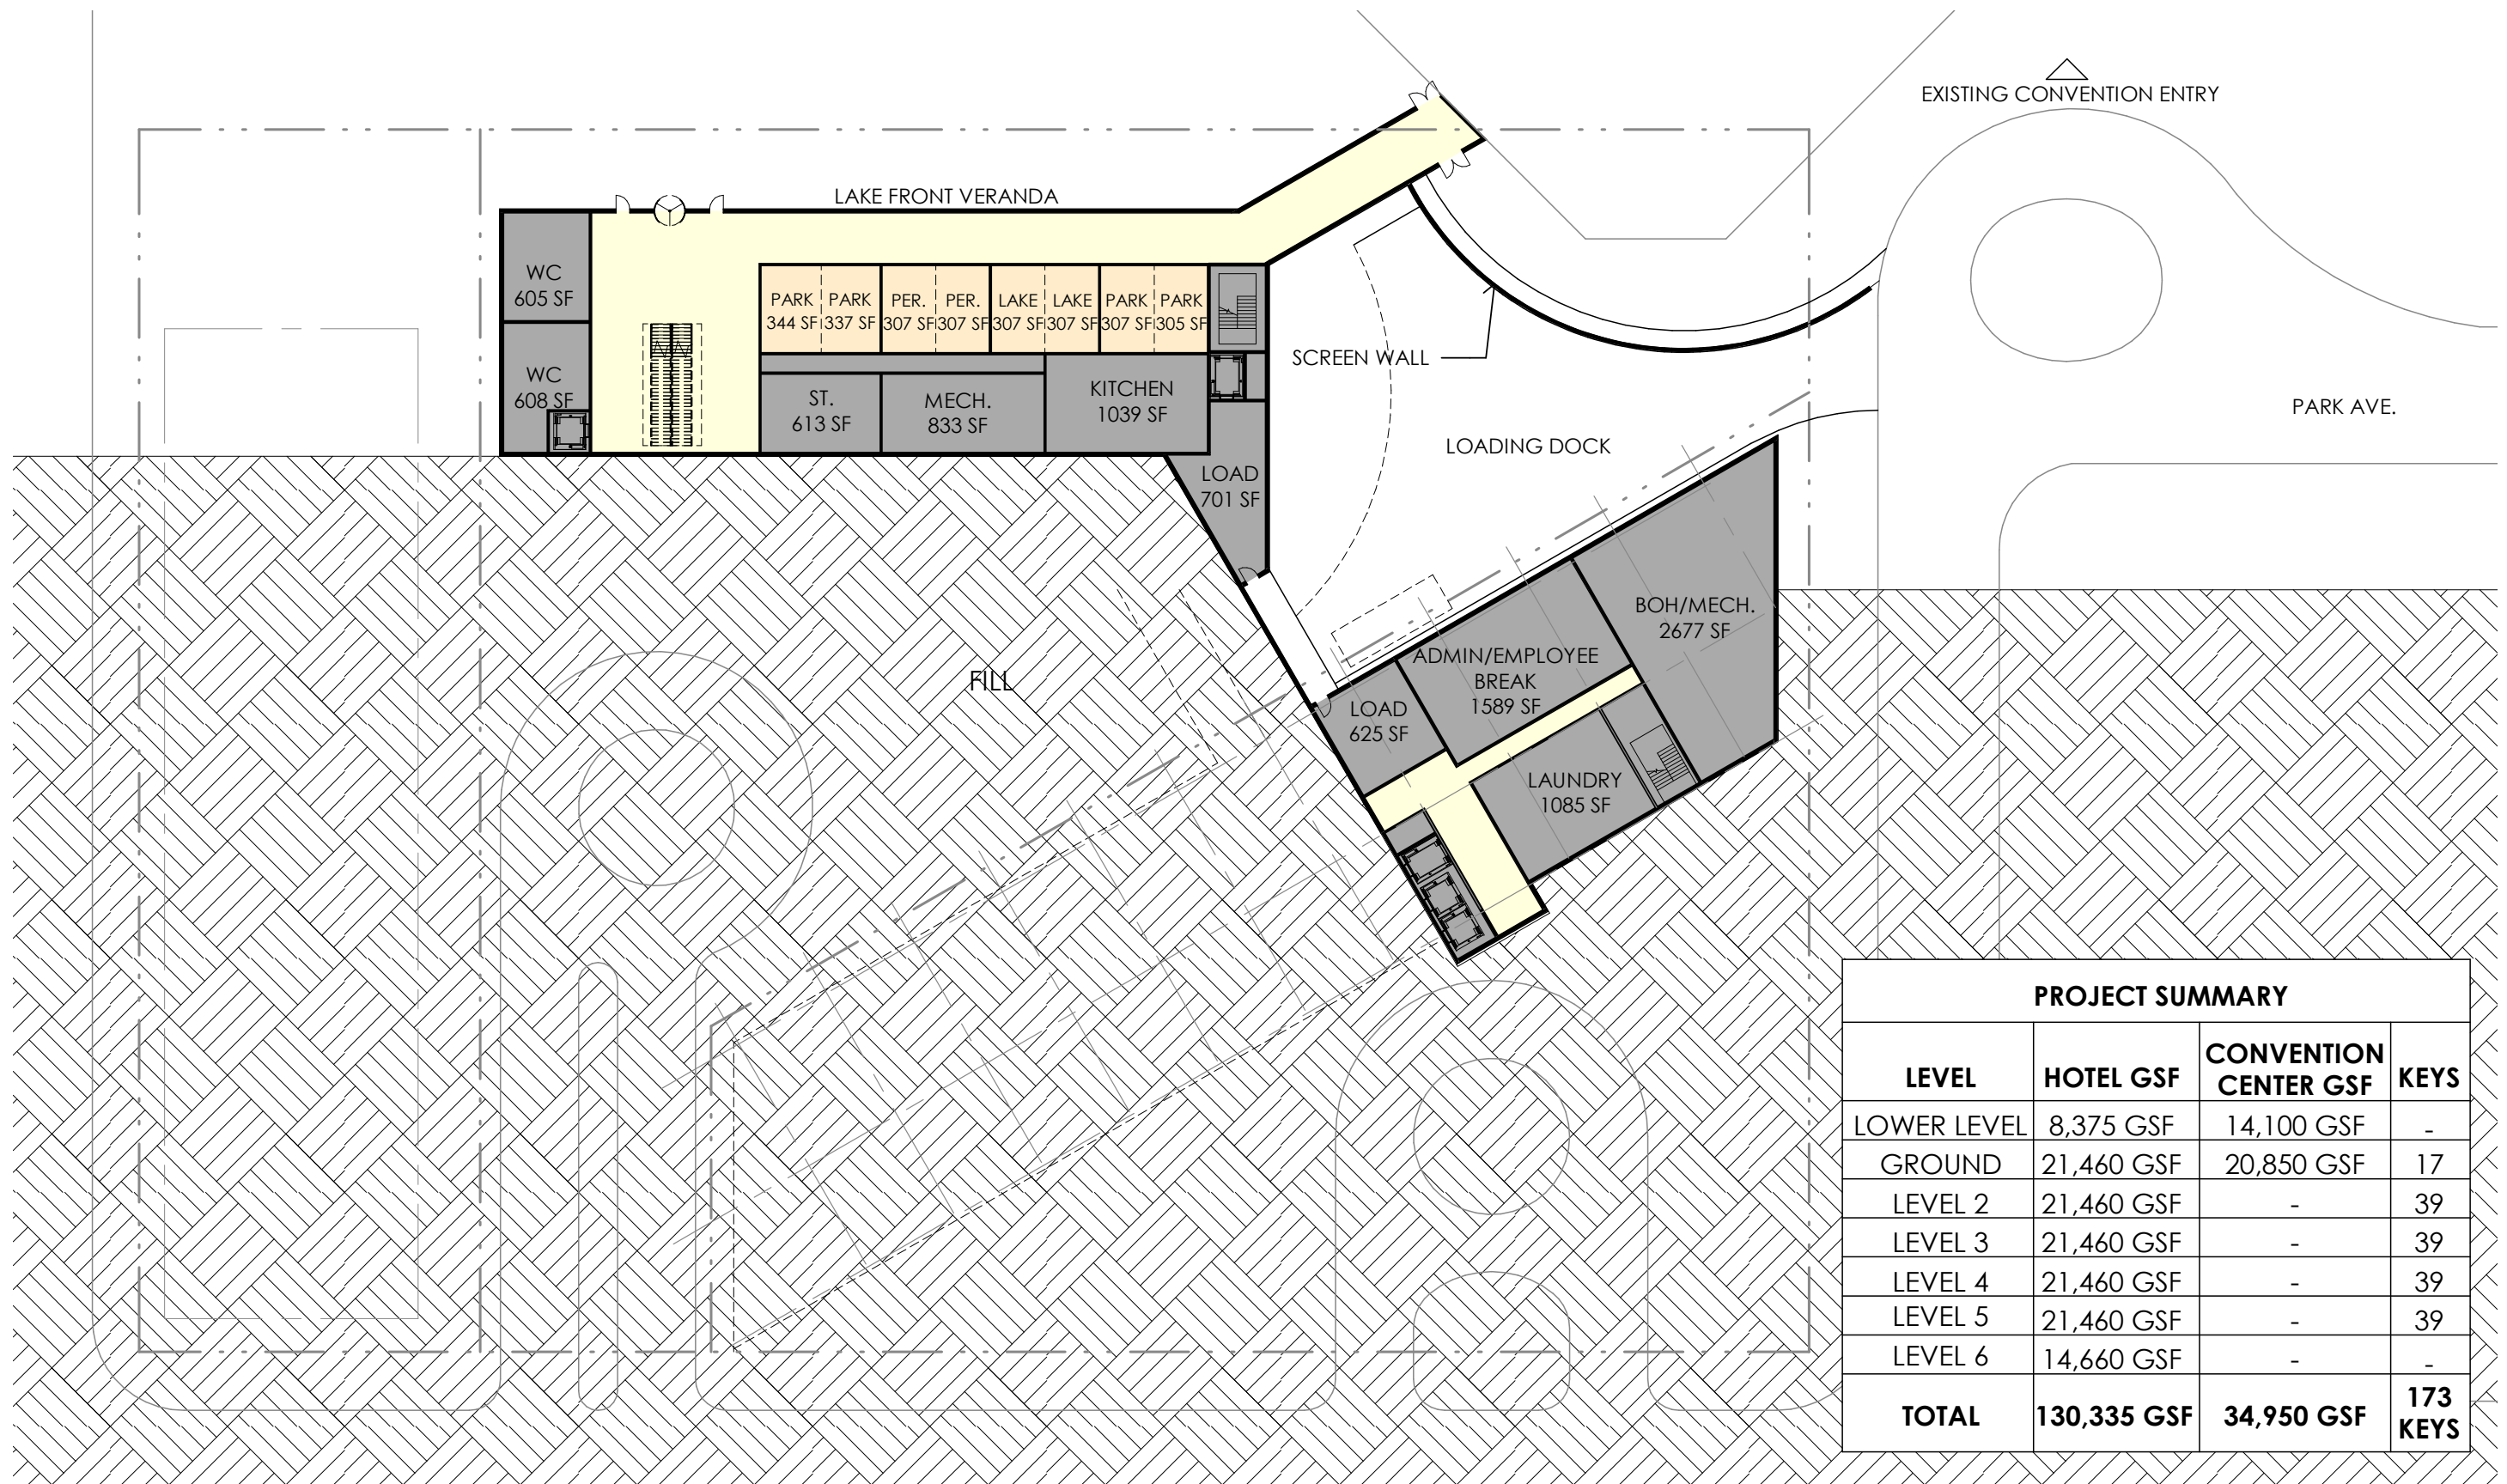

LOWER LEVEL MEETING ROOMS

LINK TO NEW MEETING ROOMS

EXISTING CONVENTION HALL

HOTEL + MEETING SERVICE ACCESS

SCREEN WALL

EXISTING CONVENTION HALL DROP-OFF

VIEW LOOKING NORTHWEST

PROJECT SUMMARY			
LEVEL	HOTEL GSF	CONVENTION CENTER GSF	KEYS
LOWER LEVEL	8,375 GSF	14,100 GSF	-
GROUND	21,460 GSF	20,850 GSF	17
LEVEL 2	21,460 GSF	-	39
LEVEL 3	21,460 GSF	-	39
LEVEL 4	21,460 GSF	-	39
LEVEL 5	21,460 GSF	-	39
LEVEL 6	14,660 GSF	-	-
TOTAL	130,335 GSF	34,950 GSF	173 KEYS

PROJECT SUMMARY			
LEVEL	HOTEL GSF	CONVENTION CENTER GSF	KEYS
LOWER LEVEL	8,375 GSF	14,100 GSF	-
GROUND	21,460 GSF	20,850 GSF	17
LEVEL 2	21,460 GSF	-	39
LEVEL 3	21,460 GSF	-	39
LEVEL 4	21,460 GSF	-	39
LEVEL 5	21,460 GSF	-	39
LEVEL 6	14,660 GSF	-	-
TOTAL	130,335 GSF	34,950 GSF	173 KEYS

GROUND FLOOR

PROJECT SUMMARY			
LEVEL	HOTEL GSF	CONVENTION CENTER GSF	KEYS
LOWER LEVEL	8,375 GSF	14,100 GSF	-
GROUND	21,460 GSF	20,850 GSF	17
LEVEL 2	21,460 GSF	-	39
LEVEL 3	21,460 GSF	-	39
LEVEL 4	21,460 GSF	-	39
LEVEL 5	21,460 GSF	-	39
LEVEL 6	14,660 GSF	-	-
TOTAL	130,335 GSF	34,950 GSF	173 KEYS

ROOF TOP

CONVENTION PARCEL	60,360 SF
SHERATON HOTEL PARCEL	46,350 SF
PHASE II HOTEL PARCEL	27,385 SF
TOTAL	134,095 SF