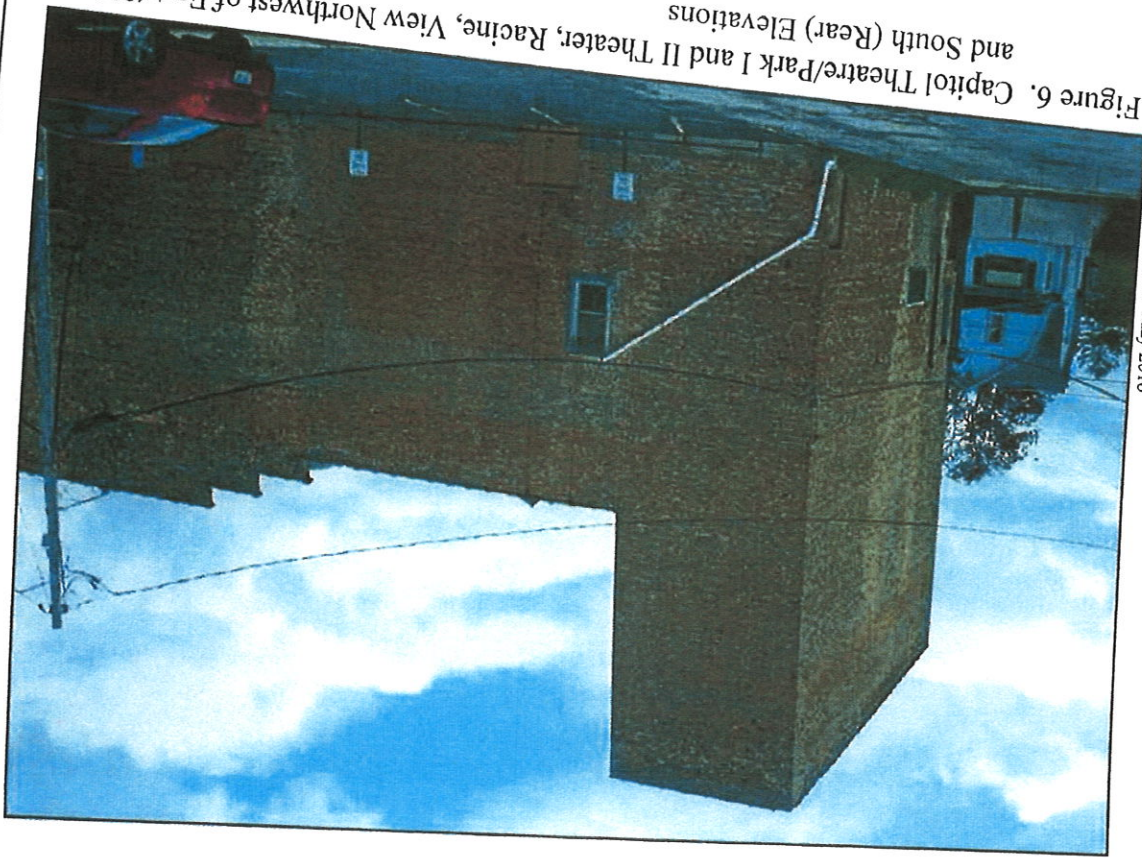

Figure 5. Capitol Theatre/Park I and II Theater, Racine, View Southwest of East (Side) Elevation

Photograph Date: 27 May 2016

Figure 6. Capitol Theatre/Park I and II Theater, Racine, View Northwest of East (Side) and South (Rear) Elevations

Photograph Date: 27 May 2016

Photograph Date: 27 May 2016

Figure 7. Capitol Theatre/Park I and II Theater, Racine, View Southeast of West (Side) Elevation

Washington Avenue / STH 20 - Roosevelt Avenue to West Boulevard  
Racine County, Wisconsin