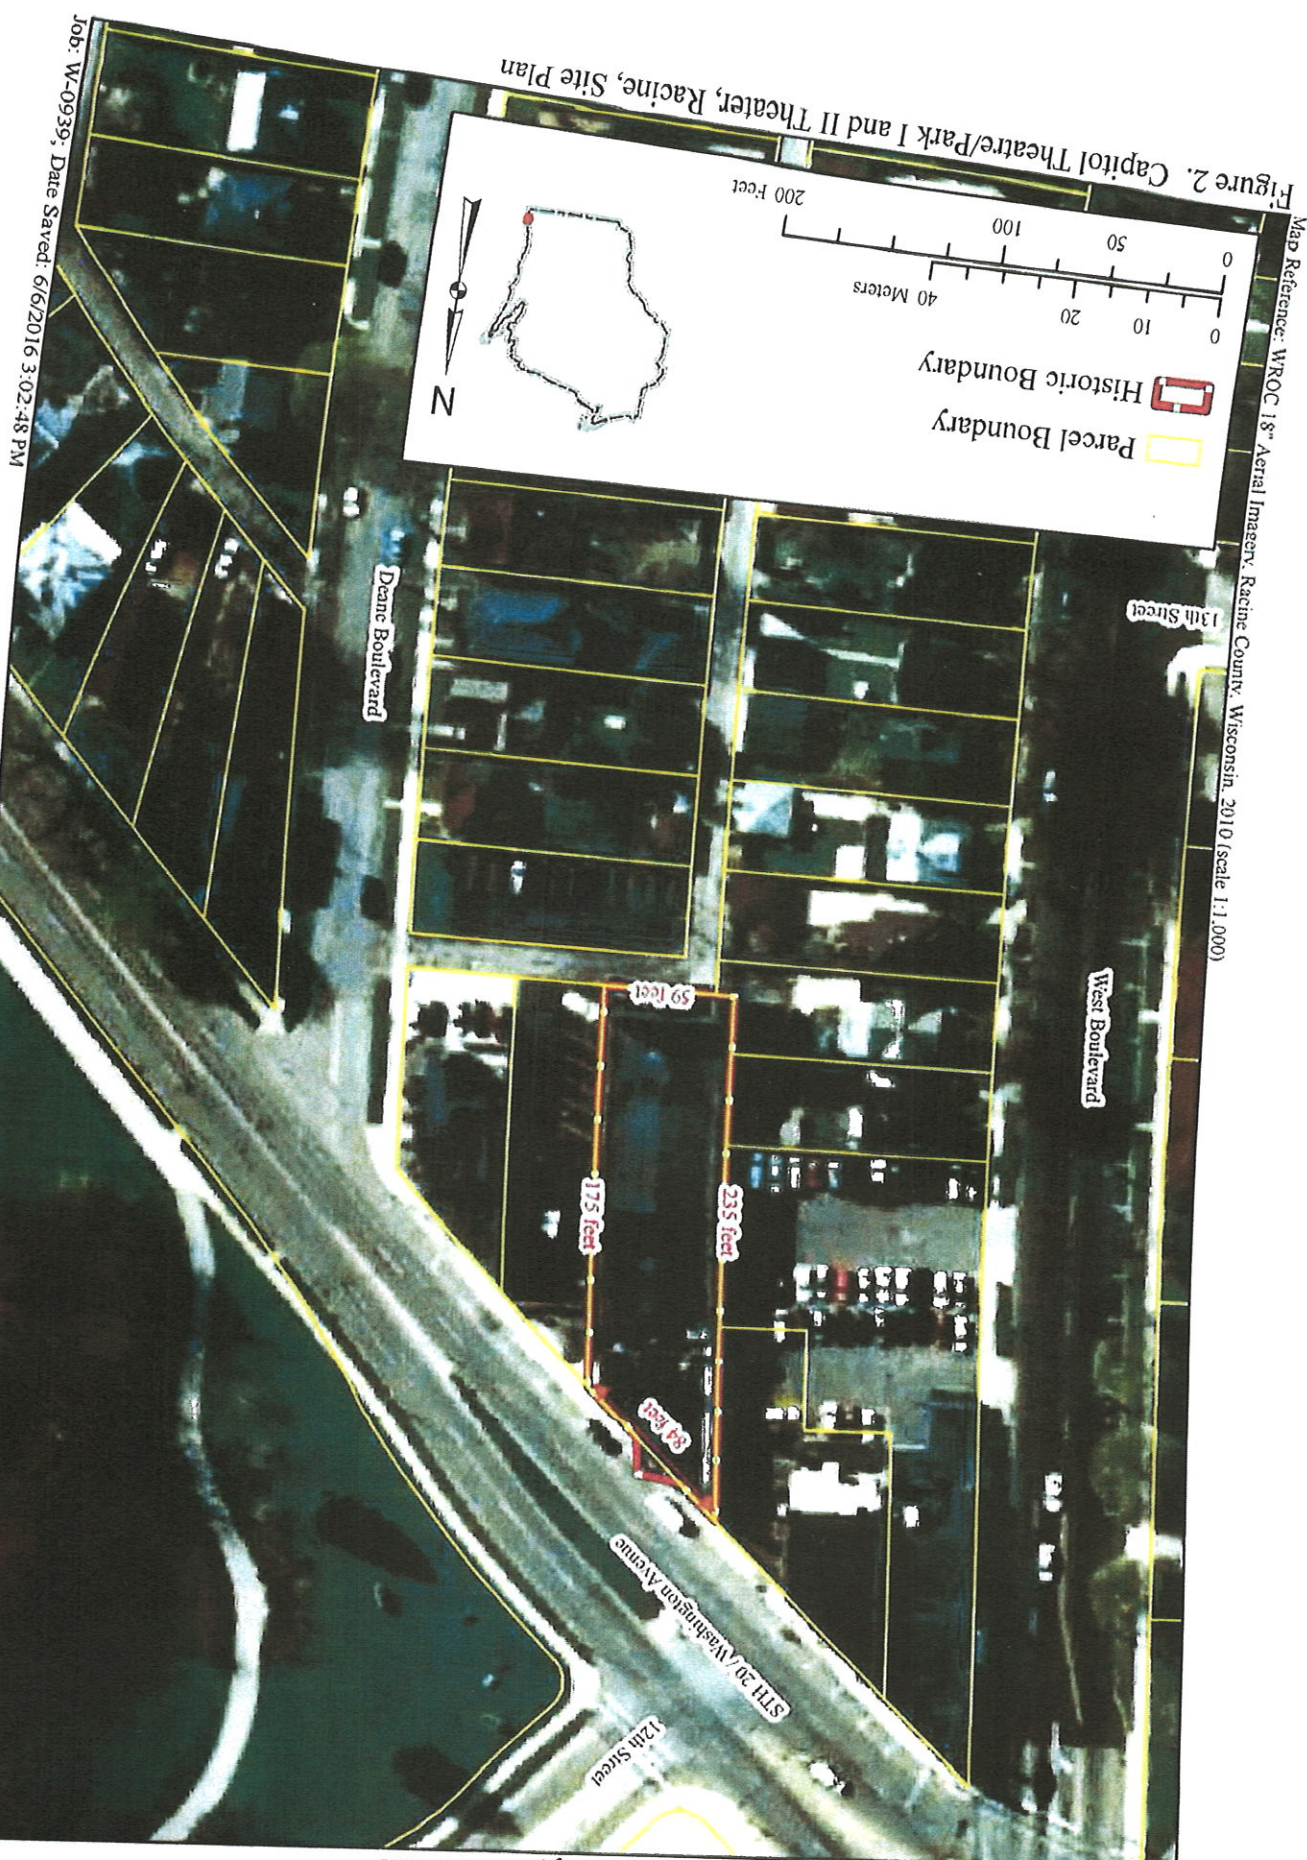

Washington Avenue / STH 20 - Roosevelt Avenue to West Boulevard  
Racine County, Wisconsin

Figure 2. Capitol Theatre/Park I and II Theater, Racine, Site Plan

Map Reference: WROC 18" Aerial Imagery, Racine County, Wisconsin, 2010 (scale 1:1,000)

Job: W-0939, Date Saved: 6/6/2016 3:02:48 PM

Figure 3. Capitol Theatre/Park I and II Theater, Racine, View South of North (Front)

Photograph Date: 27 May 2016

WISDOT ID 2440-09-00  
Washington Avenue / STH 20 - Roosevelt Avenue to West Boulevard  
Racine County, Wisconsin

Photograph Date: 27 May 2016

Figure 4. Capitol Theatre/Park I and II Theater, Racine, View Southwest of North (Front) Facade and East (Side) Elevation

WISDOT ID 2440-09-00  
Washington Avenue / STH 20 - Roosevelt Avenue to West Boulevard  
Racine County, Wisconsin

Photograph Date: 27 May 2016

Photograph Date: 27 May 2016

Figure 7. Capitol Theatre/Park I and II Theater, Racine, View Southeast of West (Side) Elevation

Washington Avenue / STH 20 - Roosevelt Avenue to West Boulevard  
Racine County, Wisconsin