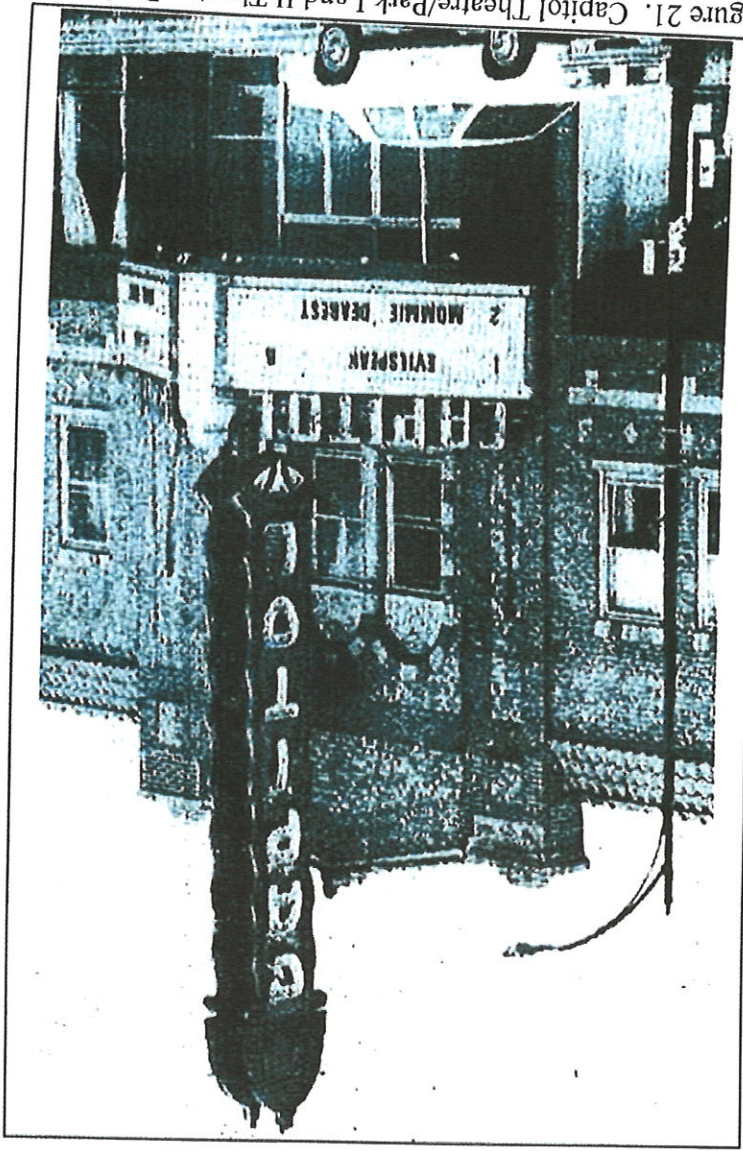

Photograph Credit: "Marcus Closes Theater," Racine Journal Times, September 12, 1987