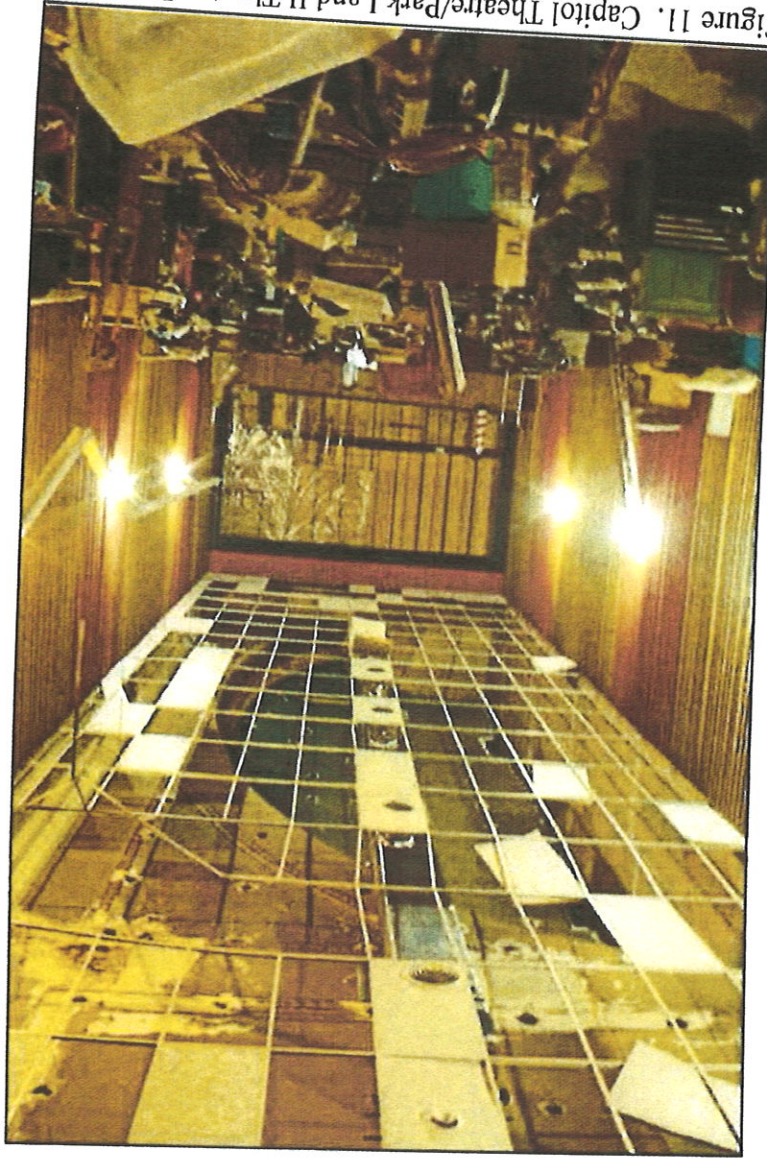

Figure 10. Capitol Theatre/Park I and II Theater, Racine, Foyer

Photograph Date: 27 May 2016

Figure 11. Capitol Theatre/Park I and II Theater, Racine,  
View Toward Front of Screening Room

Photograph Date: 27 May 2016

Figure 12. Capitol Theatre/Park I and II Theater, Racine, View Toward Rear of Screening Room

Photograph Date: 27 May 2016

Figure 13. Capitol Theatre/Park I and II Theater, Racine, Auditorium Ceiling

Photograph Date: 27 May 2016

Photograph Date: 27 May 2016

Figure 18. Capitol Theatre/Park I and II Theater, Racine,  
Stage Right Opera Box

Photograph Date: 27 May 2016

Figure 19. Capitol Theatre/Park I and II Theater, Racine,  
Stage Left Opera Box