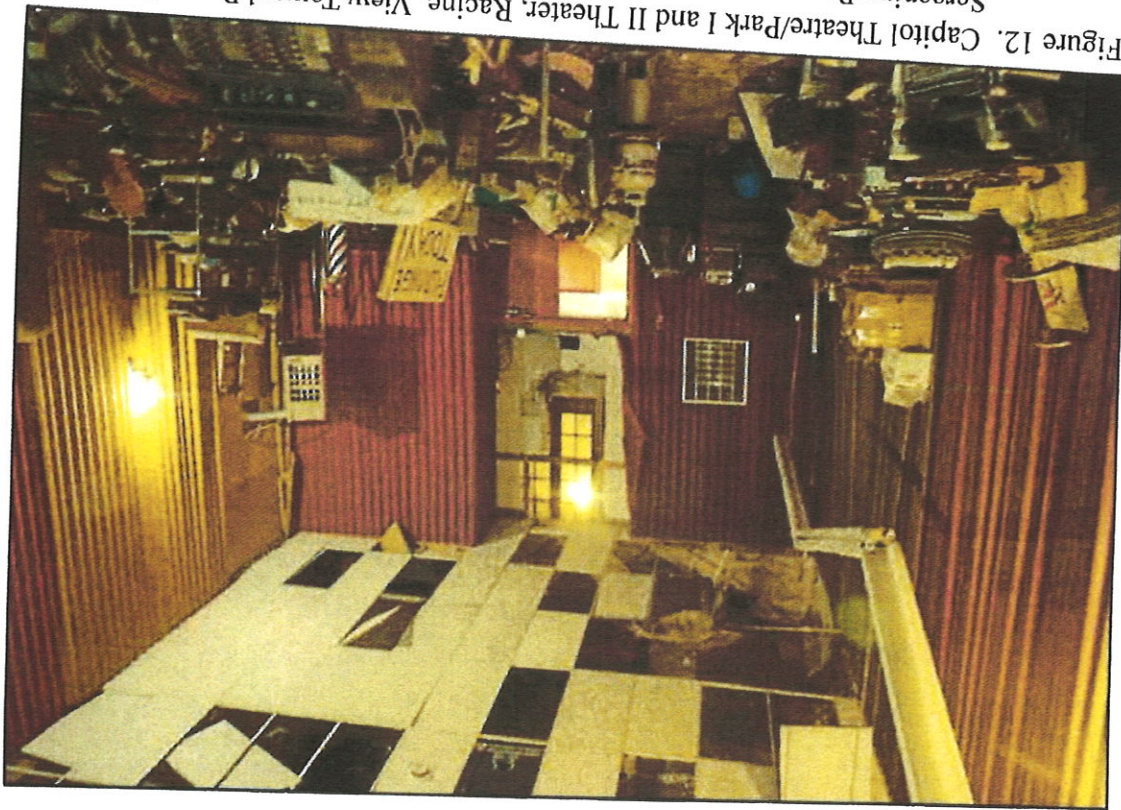

Figure 10. Capitol Theatre/Park I and II Theater, Racine, Foyer

Photograph Date: 27 May 2016

Figure 11. Capitol Theatre/Park I and II Theater, Racine,  
View Toward Front of Screening Room

Photograph Date: 27 May 2016

Figure 12. Capitol Theatre/Park I and II Theater, Racine, View Toward Rear of Screening Room

Photograph Date: 27 May 2016

Figure 13. Capitol Theatre/Park I and II Theater, Racine, Auditorium Ceiling

Photograph Date: 27 May 2016