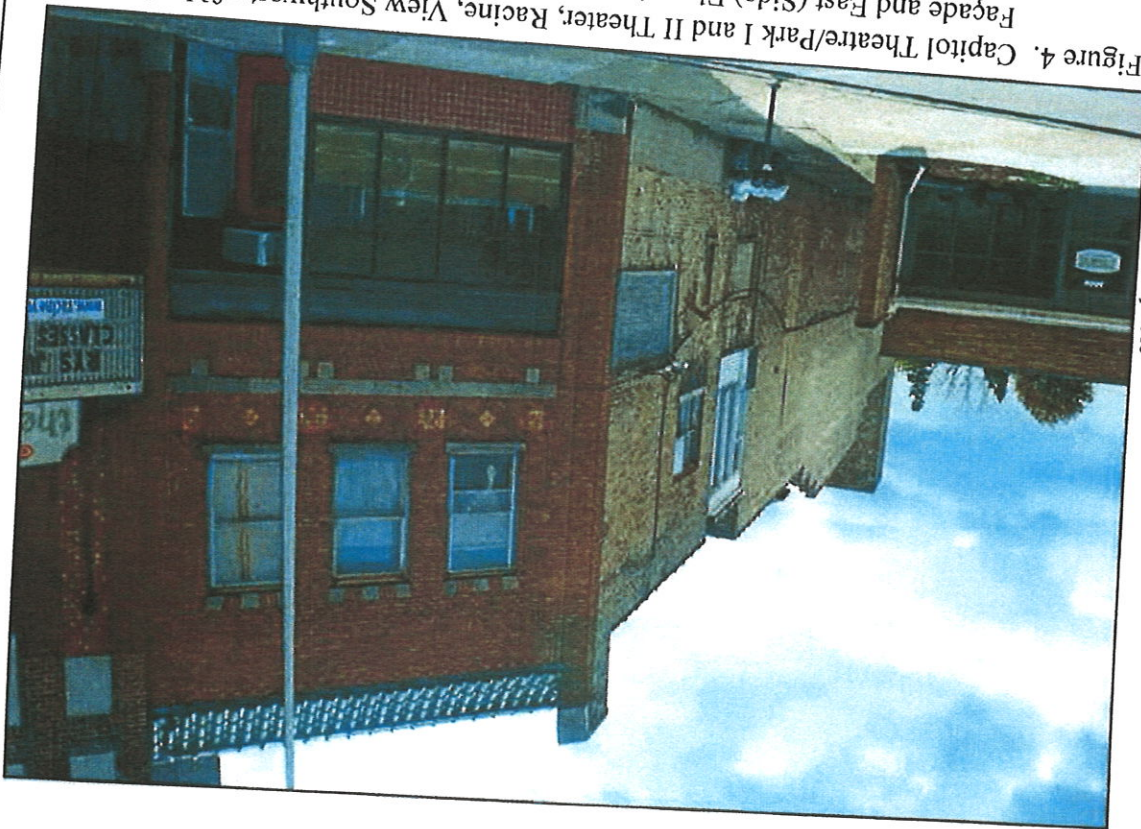

Washington Avenue / STH 20 - Roosevelt Avenue to West Boulevard  
Racine County, Wisconsin

Figure 2. Capitol Theatre/Park I and II Theater, Racine, Site Plan

Map Reference: WROC 18" Aerial Imagery, Racine County, Wisconsin, 2010 (scale 1:1,000)

Job: W-0939, Date Saved: 6/6/2016 3:02:48 PM

Figure 3. Capitol Theatre/Park I and II Theater, Racine, View South of North (Front)

Photograph Date: 27 May 2016

WISDOT ID 2440-09-00  
Washington Avenue / STH 20 - Roosevelt Avenue to West Boulevard  
Racine County, Wisconsin

Photograph Date: 27 May 2016

Figure 4. Capitol Theatre/Park I and II Theater, Racine, View Southwest of North (Front) Facade and East (Side) Elevation

WISDOT ID 2440-09-00  
Washington Avenue / STH 20 - Roosevelt Avenue to West Boulevard  
Racine County, Wisconsin

Photograph Date: 27 May 2016

Photograph Date: 27 May 2016

Figure 7. Capitol Theatre/Park I and II Theater, Racine, View Southeast of West (Side) Elevation

Washington Avenue / STH 20 - Roosevelt Avenue to West Boulevard  
Racine County, Wisconsin