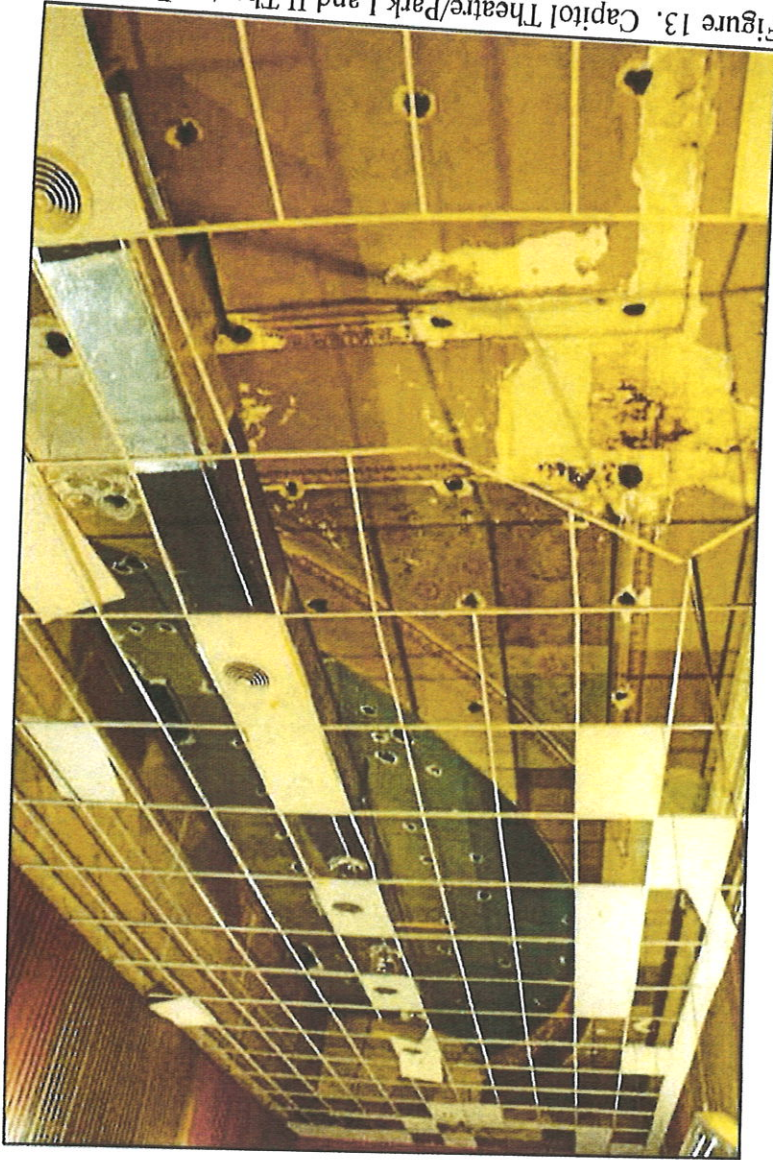

Figure 12. Capitol Theatre/Park I and II Theater, Racine, View Toward Rear of Screening Room

Photograph Date: 27 May 2016

Figure 13. Capitol Theatre/Park I and II Theater, Racine, Auditorium Ceiling

Photograph Date: 27 May 2016

Photograph Date: 27 May 2016

Figure 18. Capitol Theatre/Park I and II Theater, Racine,  
Stage Right Opera Box

Photograph Date: 27 May 2016

Figure 19. Capitol Theatre/Park I and II Theater, Racine,  
Stage Left Opera Box