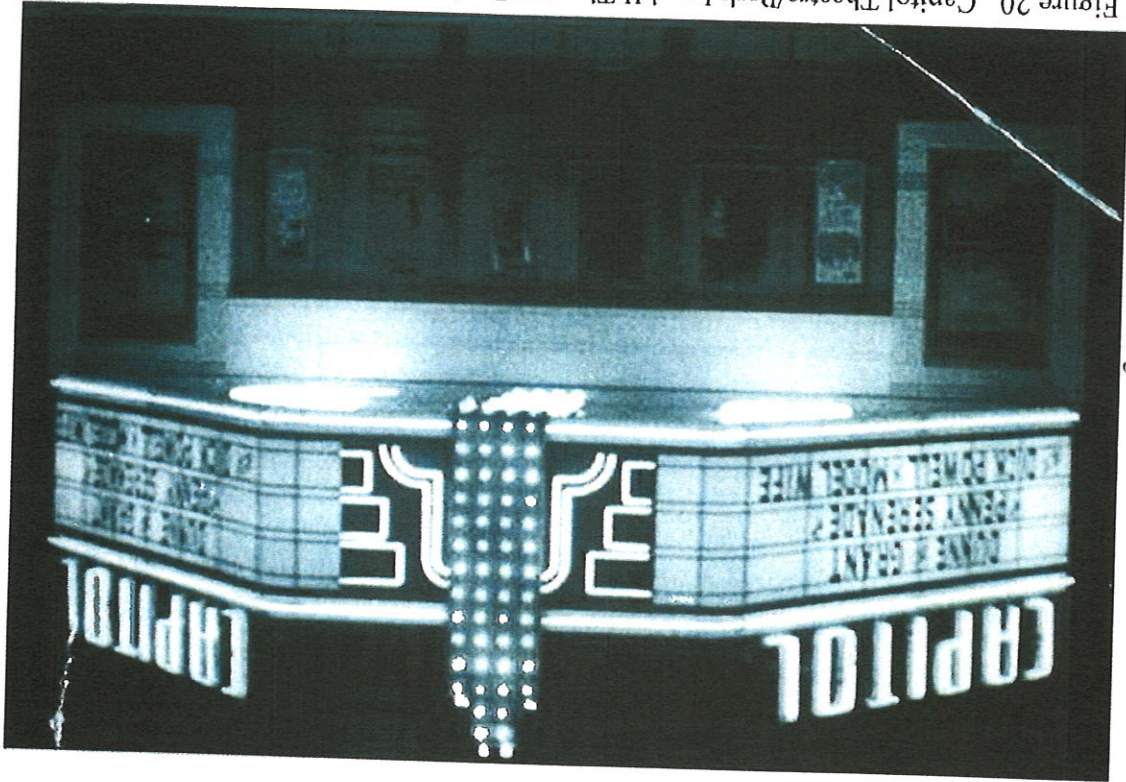

Figure 21. Capitol Theatre/Park I and II Theater, Racine,
Original Marquee and Blade Sign

WisDOT ID 2440-09-00
Washington Avenue / STH 20 - Roosevelt Avenue to West Boulevard
Racine County, Wisconsin

Photograph Credit: cinematreaasures.org

Figure 20. Capitol Theatre/Park I and II Theater, Racine, Marquee in 1941