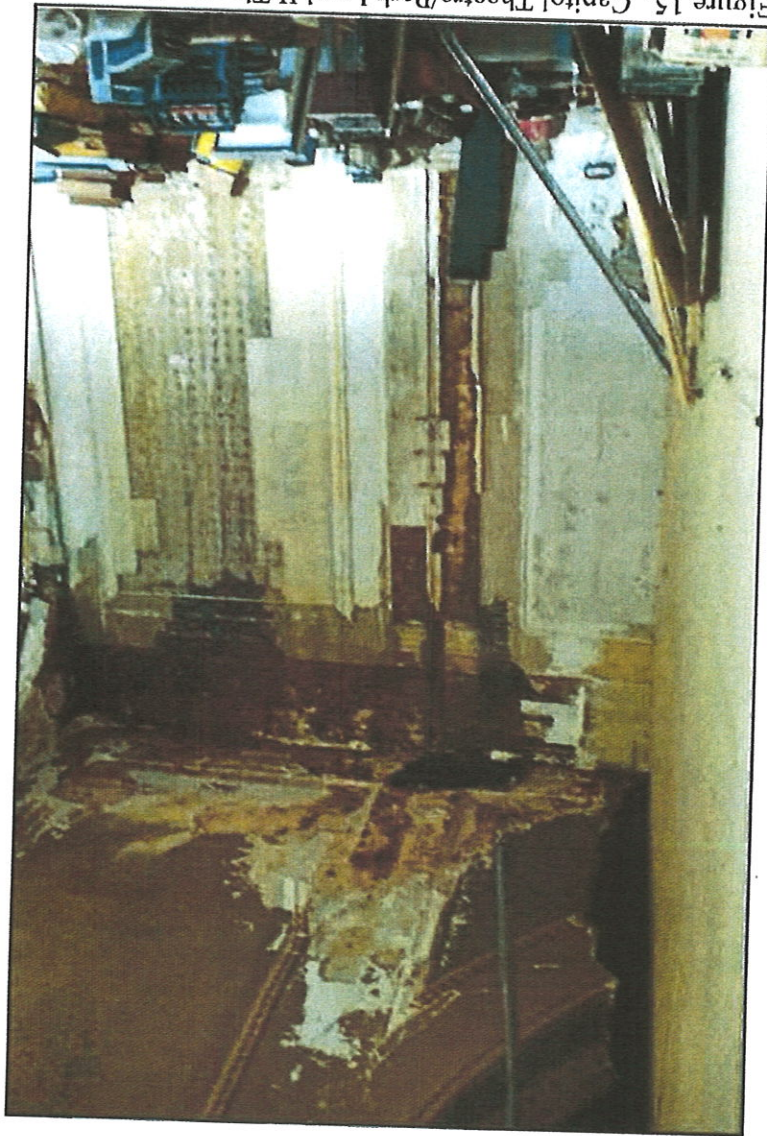

WisDOT ID 2440-09-00
Washington Avenue / STH 20 - Roosevelt Avenue to West Boulevard
Racine County, Wisconsin

Photograph Date: 27 May 2016

Figure 15. Capitol Theatre/Park I and II Theater, Racine,
Wall Detail