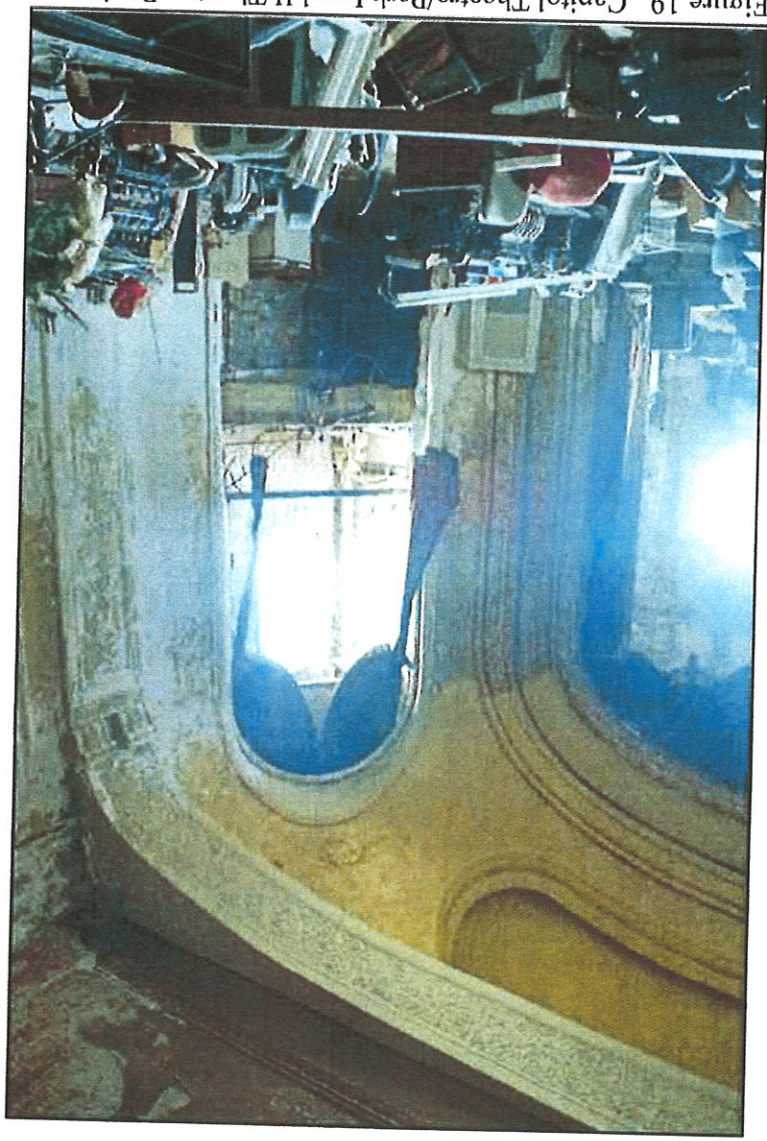

Figure 12. Capitol Theatre/Park I and II Theater, Racine, View Toward Rear of Screening Room

Photograph Date: 27 May 2016

Figure 13. Capitol Theatre/Park I and II Theater, Racine, Auditorium Ceiling

Photograph Date: 27 May 2016

Photograph Date: 27 May 2016

Figure 18. Capitol Theatre/Park I and II Theater, Racine,  
Stage Right Opera Box

Photograph Date: 27 May 2016

Figure 19. Capitol Theatre/Park I and II Theater, Racine,  
Stage Left Opera Box