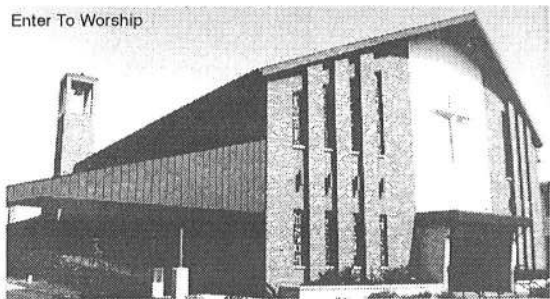

Enter To Worship

St. Paul Missionary Baptist Church

A Congregation of Jesus Christ
Bishop Lawrence L. Kirby, B.A., M.A., M.Div.
Senior Pastor

Established 1857

March 5, 2009

The City Clerk of Racine
City Hall
730 Washington Avenue
Racine, WI 53403

Dear City Clerk,

St. Paul Baptist Church located at 1120 Grand Avenue, would like to request that the two current "No Parking Signs" located on the Northside of the Miracle Center Building (1100 Grand) be changed to "Loading Zone Signs". The Miracle Center building is a banquet facility which requires a Loading Zone.