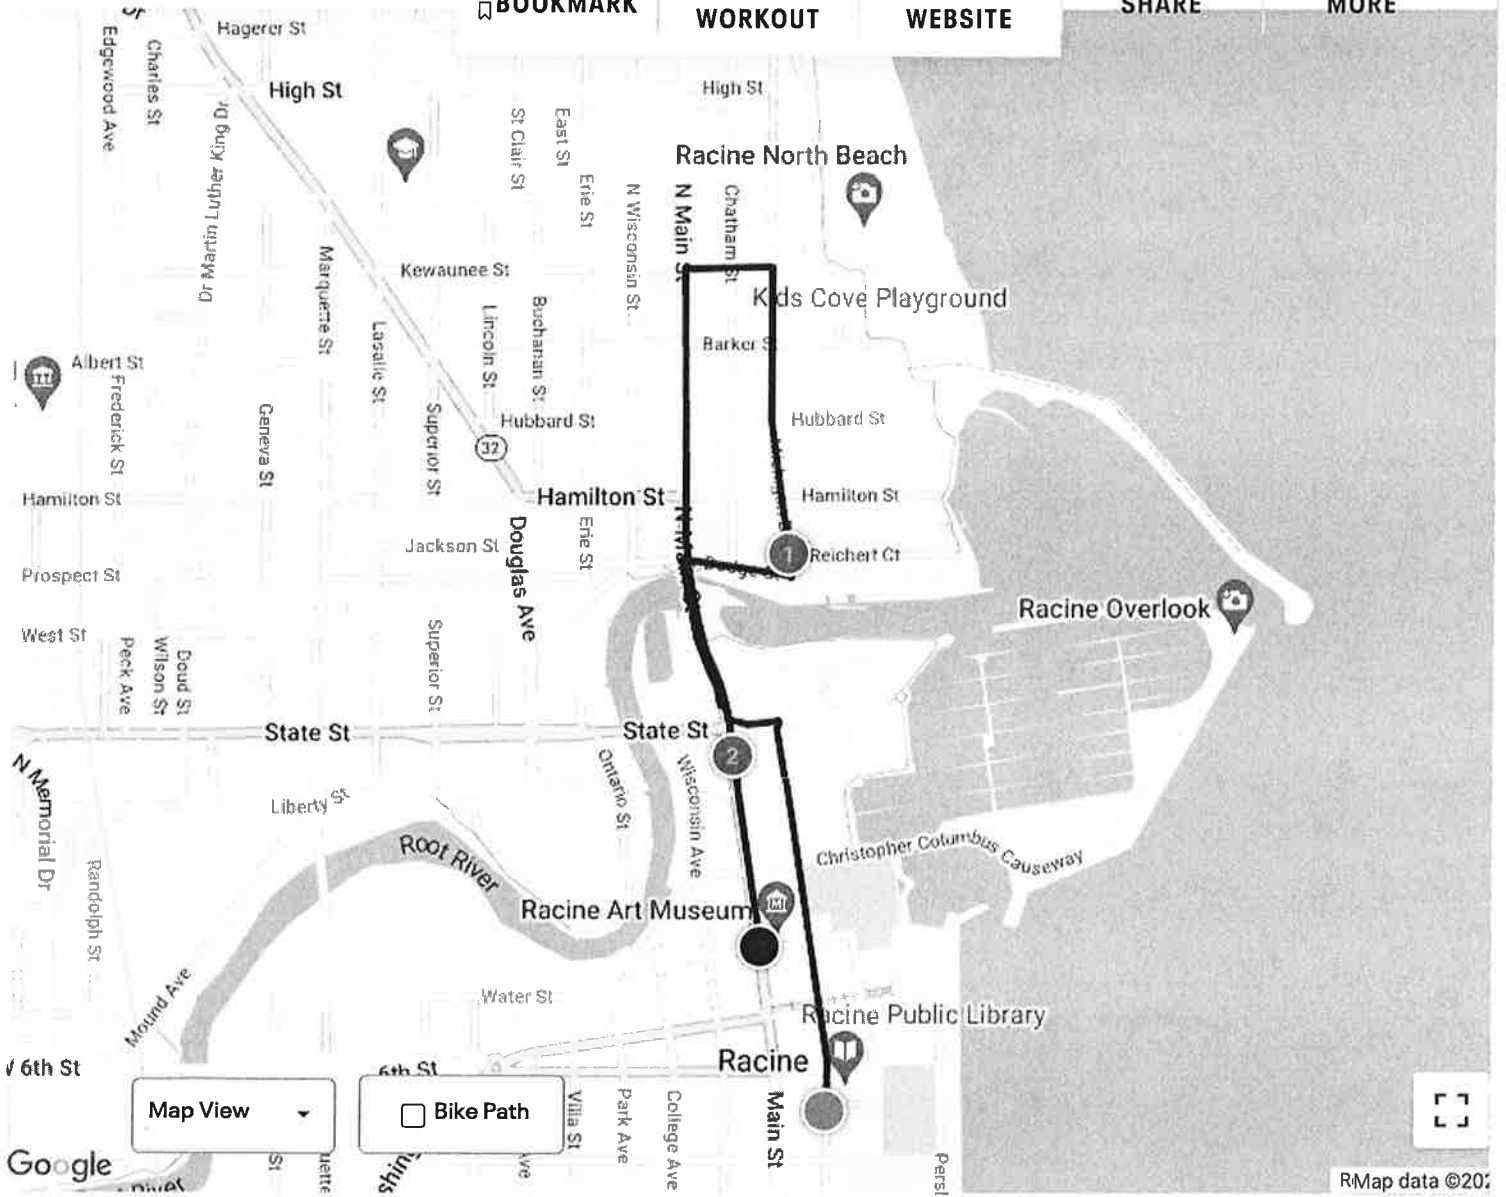

RUN RACINE, WI, UNITED STATES

2.09 MI 78 FT

### LIGHTHOUSE RUN 2022 - 2 MILE

BOOKMARK

LOG WORKOUT

ADD TO WEBSITE

SHARE

MORE

ELEVATION (FT)

You're taking control of your fitness and wellness journey, so take control of your data, too. Learn more about your rights and options. Or click here to opt-out of certain cookies.

RUN RACE/EVENT

RACINE, WI, UNITED STATES

4.03 MI

120 FT

RUN RACE/EVENT

RACINE, WI, UNITED STATES

10.01 MI

178 FT