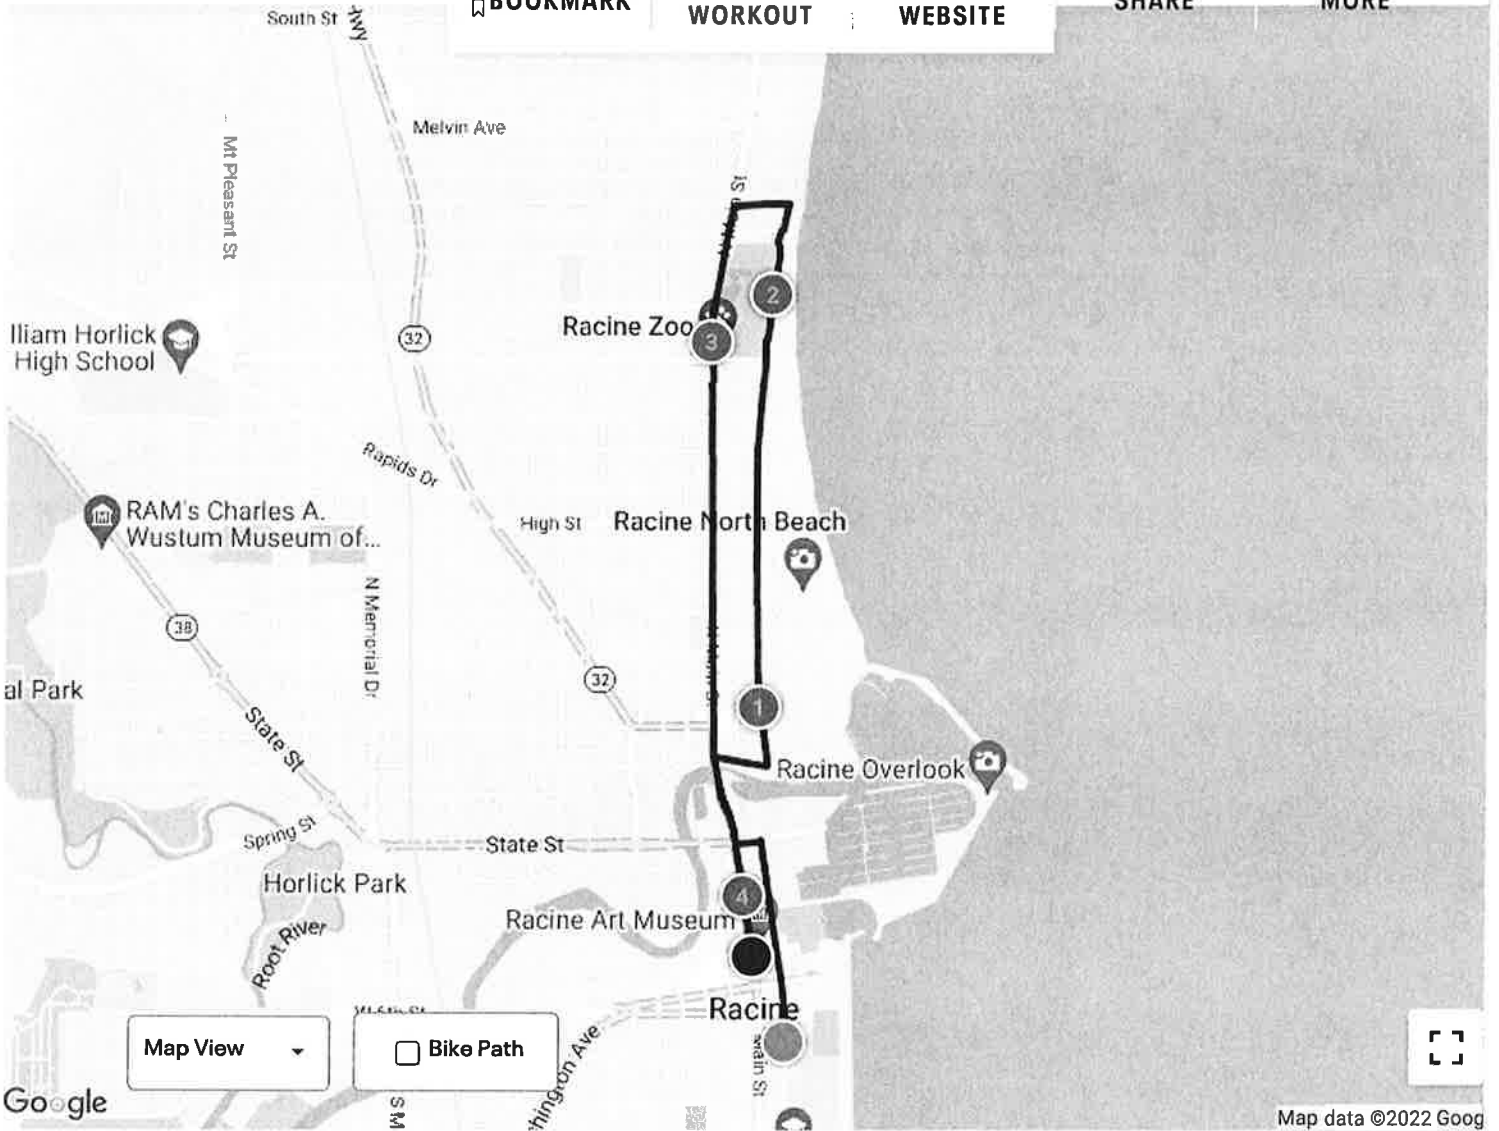

RUN RACE/EVENT

RACINE, WI, UNITED STATES

4.03 MI

120 FT

### LIGHTHOUSE RUN 4M

BOOKMARK

LOG WORKOUT

ADD TO WEBSITE

SHARE

MORE

Map View

Bike Path

Map data ©2022 Google

ELEVATION (FT)

You're taking control of your fitness and wellness journey, so take control of your data, too. Learn more about your rights and options. Or click here to opt-out of certain cookies.

RUN RACE/EVENT

RACINE, WI, UNITED STATES

10.01 MI

178 FT