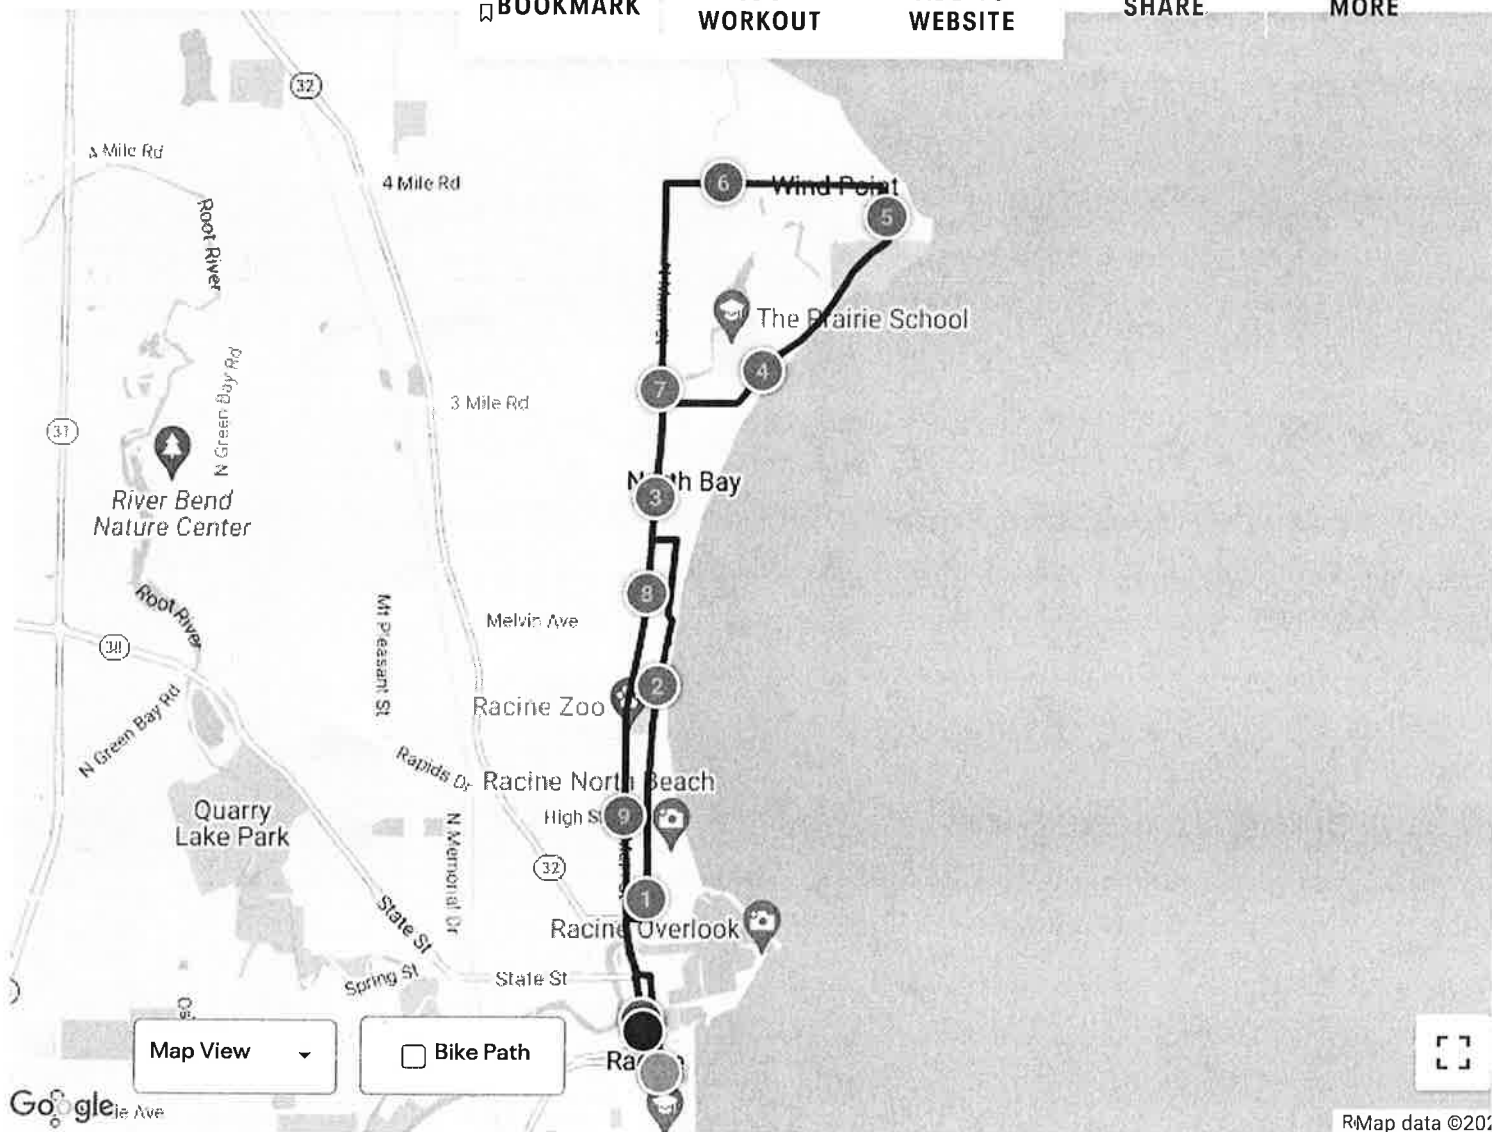

### LIGHTHOUSE RUN 2022

BOOKMARK

LOG WORKOUT

ADD TO WEBSITE

SHARE

MORE

ELEVATION (FT)

You're taking control of your fitness and wellness journey, so take control of your data, too. Learn more about your rights and options. Or click here to opt-out of certain cookies.